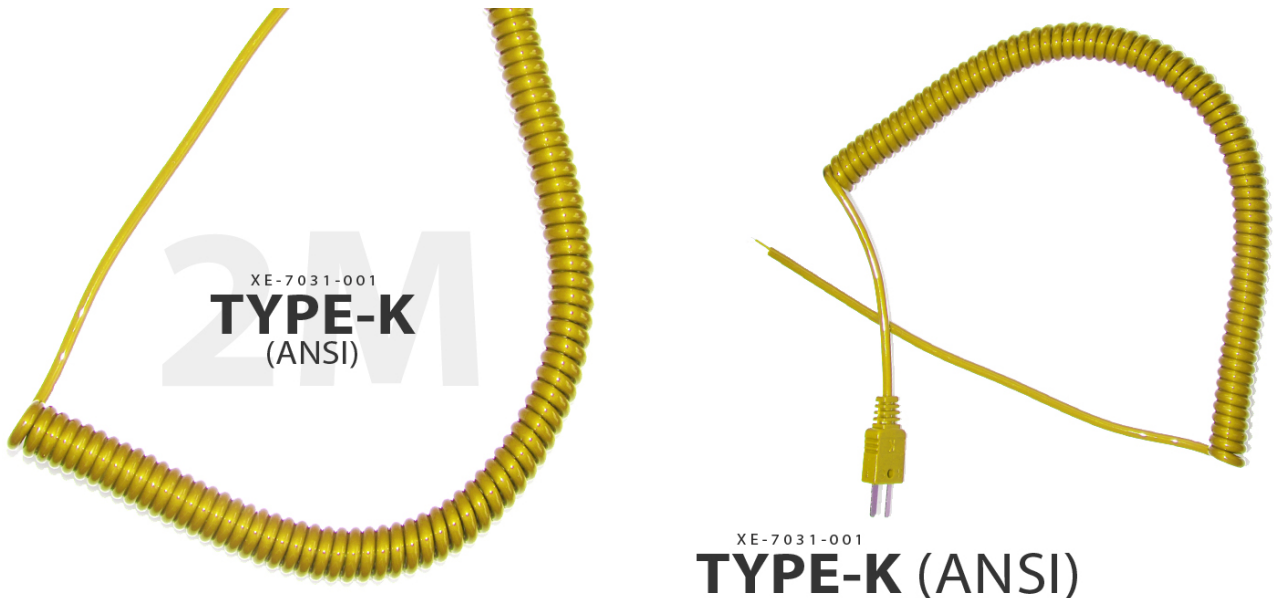

## Type K Retractable Curly Thermocouple Lead (ANSI)

XE-7031-001  
**TYPE-K (ANSI)**

XE-7031-001  
**TYPE-K (ANSI)**

XE-7031-001  
**TYPE-K (ANSI)**

Labfacility are the UK's leading manufacturer of Temperature Sensors, Thermocouple Connectors and associated Temperature Instrumentation and stockings of Thermocouple Cables. The Company has been trading since 1971 and is ISO9001 accredited.

Available in type K

Colour coded to ANSI

2 Metres in length when fully extended

Terminated with a fitted miniature plug

Polyurethane outer

## Specifications

<b>Product Code</b>	XE-7031-001
<b>Cable Length</b>	2M fully extended
<b>Cable Type</b>	Polyurethane outer
<b>Connector Type</b>	Thermocouple Plug
<b>Connector Size</b>	Miniature
<b>Colour</b>	Yellow
<b>Standards Met</b>	Colour code (cores & jacket) to ANSI MC96.1
<b>Thermocouple Type</b>	K
<b>Termination Type</b>	Miniature Thermocouple Plug