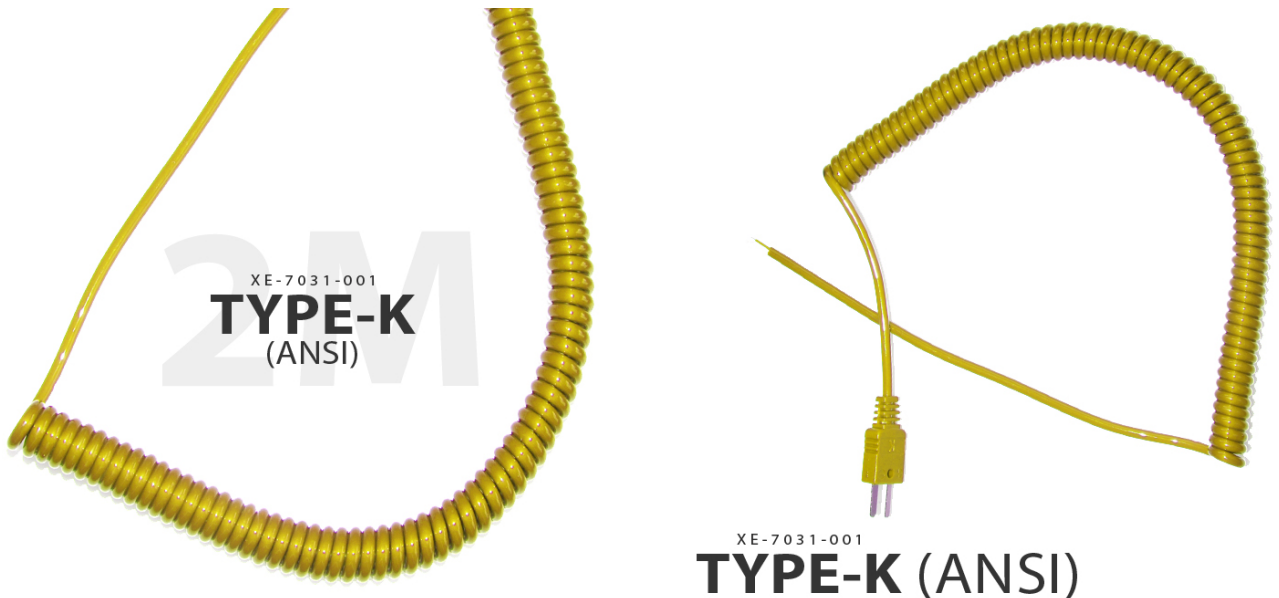

Type K Retractable Curly Thermocouple Lead (ANSI)

XE-7031-001
TYPE-K (ANSI)

XE-7031-001
TYPE-K (ANSI)

XE-7031-001
TYPE-K (ANSI)

Labfacility are the UK's leading manufacturer of Temperature Sensors, Thermocouple Connectors and associated Temperature Instrumentation and stockings of Thermocouple Cables. The Company has been trading since 1971 and is ISO9001 accredited.

Available in type K

Colour coded to ANSI

2 Metres in length when fully extended

Terminated with a fitted miniature plug

Polyurethane outer

Specifications

Specifications

Product Code	XE-7031-001
Cable Length	2M fully extended
Cable Type	Polyurethane outer
Connector Type	Thermocouple Plug
Connector Size	Miniature
Colour	Yellow
Standards Met	Colour code (cores & jacket) to ANSI MC96.1
Thermocouple Type	K
Termination Type	Miniature Thermocouple Plug