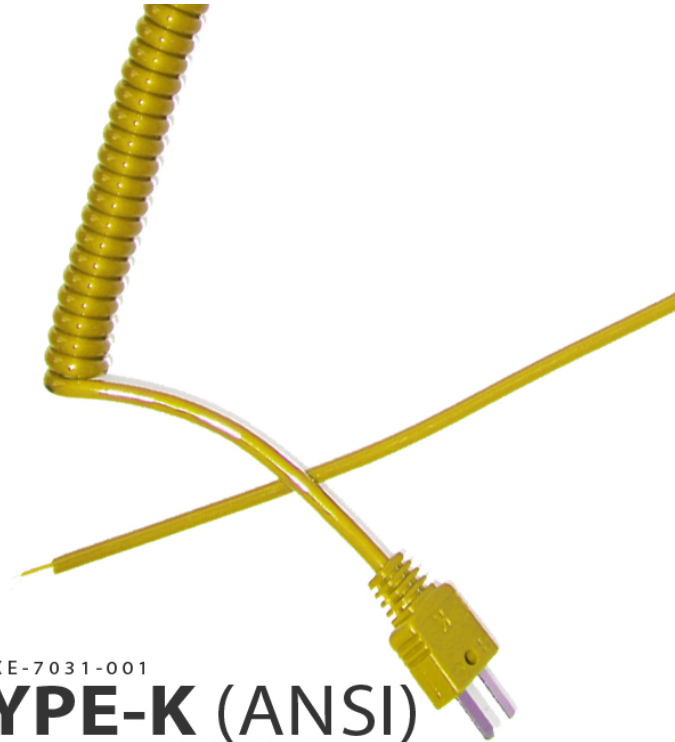

## Type K Retractable Curly Thermocouple Lead (ANSI)

XE-7031-001  
**TYPE-K (ANSI)**

XE-7031-001  
**TYPE-K (ANSI)**

XE-7031-001  
**TYPE-K (ANSI)**

Labfacility are the UK's leading manufacturer of Temperature Sensors, Thermocouple Connectors and associated Temperature Instrumentation and stockings of Thermocouple Cables. The Company has been trading since 1971 and is ISO9001 accredited.

Available in type K

Colour coded to ANSI

2 Metres in length when fully extended

Terminated with a fitted miniature plug

Polyurethane outer

## Specifications

<b>Product Code</b>	XE-7031-001
<b>Cable Length</b>	2M fully extended
<b>Cable Type</b>	Polyurethane outer
<b>Connector Type</b>	Thermocouple Plug
<b>Connector Size</b>	Miniature
<b>Colour</b>	Yellow
<b>Standards Met</b>	Colour code (cores & jacket) to ANSI MC96.1
<b>Thermocouple Type</b>	K
<b>Termination Type</b>	Miniature Thermocouple Plug