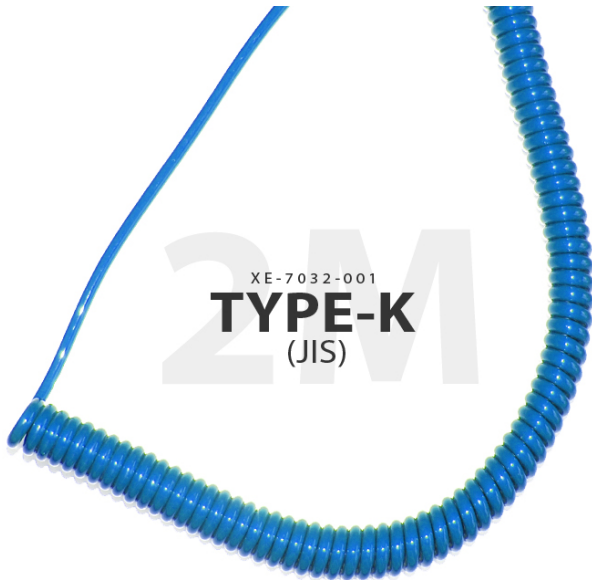

LABFACILITY

TEMPERATURE & PROCESS TECHNOLOGY

Type K Retractable Curly Thermocouple Lead (JIS)

XE-7032-001

TYPE-K (JIS)

XE-7032-001

TYPE-K (JIS)

XE-7032-001

TYPE-K (JIS)

Labfacility are the UK's leading manufacturer of Temperature Sensors, Thermocouple Connectors and associated Temperature Instrumentation and stockings of Thermocouple Cables. The Company has been trading since 1971 and is ISO9001 accredited.

Available in type K

Colour coded to JIS

2 Metres in length when fully extended

Terminated with a fitted miniature plug

Polyurethane outer

Specifications

Specifications

Product Code	XE-7032-001
Cable Length	2M fully extended
Cable Type	Polyurethane outer
Connector Type	Thermocouple Plug
Connector Size	Miniature
Colour	Blue
Standards Met	Colour code to JIS
Thermocouple Type	K
Termination Type	Miniature Thermocouple Plug