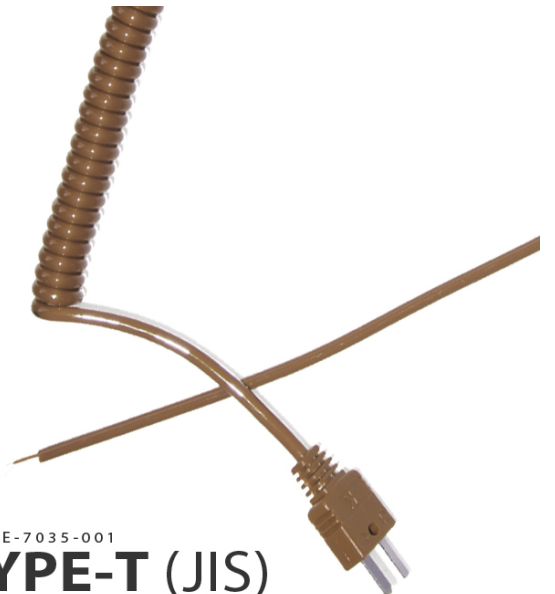

XE-7035-001

TYPE-T (JIS)

Labfacility are the UK's leading manufacturer of Temperature Sensors, Thermocouple Connectors and associated Temperature Instrumentation and stockings of Thermocouple Cables. The Company has been trading since 1971 and is ISO9001 accredited.