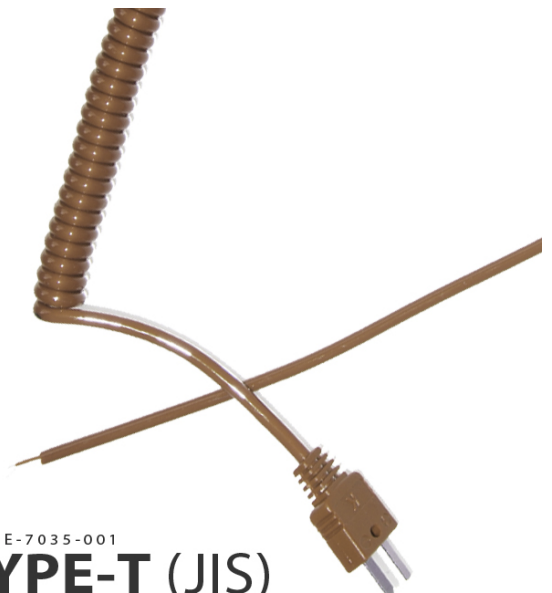

## Type T Retractable Curly Thermocouple Lead (JIS)

XE-7035-001

**TYPE-T (JIS)**

XE-7035-001

**TYPE-T (JIS)**

XE-7035-001

**TYPE-T (JIS)**

Labfacility are the UK's leading manufacturer of Temperature Sensors, Thermocouple Connectors and associated Temperature Instrumentation and stockings of Thermocouple Cables. The Company has been trading since 1971 and is ISO9001 accredited.

Available in type T

Colour coded to JIS

2 Metres in length when fully extended

Terminated with a fitted miniature plug

Polyurethane outer

## Specifications

<b>Product Code</b>	XE-7035-001
<b>Cable Length</b>	2M fully extended
<b>Cable Type</b>	Polyurethane outer
<b>Connector Type</b>	Thermocouple Plug
<b>Connector Size</b>	Miniature
<b>Colour</b>	Brown
<b>Standards Met</b>	Colour code to JIS
<b>Thermocouple Type</b>	T
<b>Termination Type</b>	Miniature Thermocouple Plug