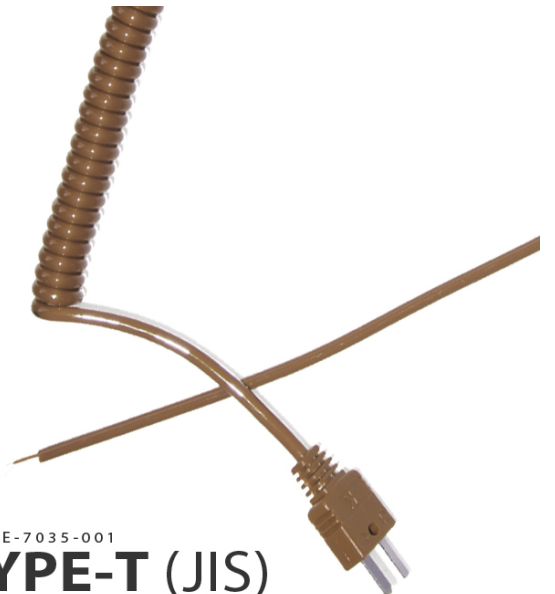

LABFACILITY

TEMPERATURE & PROCESS TECHNOLOGY

Type T Retractable Curly Thermocouple Lead (JIS)

XE-7035-001

TYPE-T (JIS)

XE-7035-001

TYPE-T (JIS)

XE-7035-001

TYPE-T (JIS)

Labfacility are the UK's leading manufacturer of Temperature Sensors, Thermocouple Connectors and associated Temperature Instrumentation and stockings of Thermocouple Cables. The Company has been trading since 1971 and is ISO9001 accredited.

Available in type T

Colour coded to JIS

2 Metres in length when fully extended

Terminated with a fitted miniature plug

Polyurethane outer

Specifications

Specifications

Product Code	XE-7035-001
Cable Length	2M fully extended
Cable Type	Polyurethane outer
Connector Type	Thermocouple Plug
Connector Size	Miniature
Colour	Brown
Standards Met	Colour code to JIS
Thermocouple Type	T
Termination Type	Miniature Thermocouple Plug