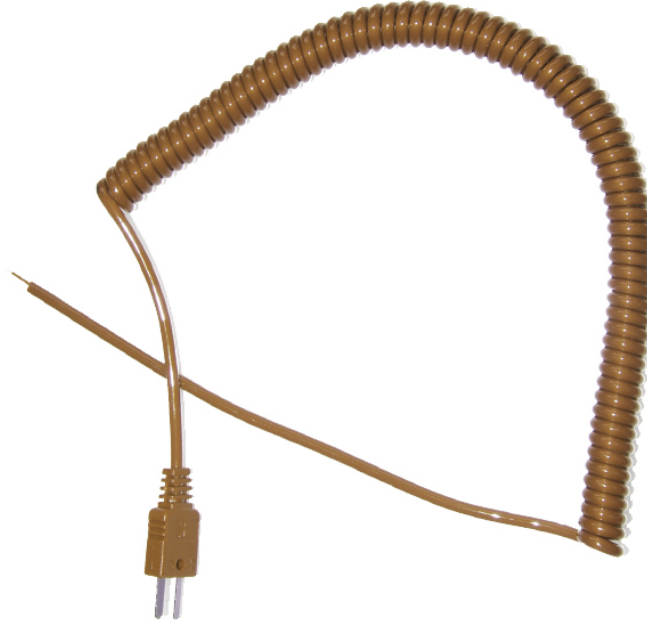

LABFACILITY

TEMPERATURE & PROCESS TECHNOLOGY

Type T Retractable Curly Thermocouple Lead (JIS)

XE-7035-001

TYPE-T (JIS)

XE-7035-001

TYPE-T (JIS)

XE-7035-001

TYPE-T (JIS)

Labfacility are the UK's leading manufacturer of Temperature Sensors, Thermocouple Connectors and associated Temperature Instrumentation and stockings of Thermocouple Cables. The Company has been trading since 1971 and is ISO9001 accredited.

Available in type T

Colour coded to JIS

2 Metres in length when fully extended

Terminated with a fitted miniature plug

Polyurethane outer

Specifications

Specifications

Product Code	XE-7035-001
Cable Length	2M fully extended
Cable Type	Polyurethane outer
Connector Type	Thermocouple Plug
Connector Size	Miniature
Colour	Brown
Standards Met	Colour code to JIS
Thermocouple Type	T
Termination Type	Miniature Thermocouple Plug