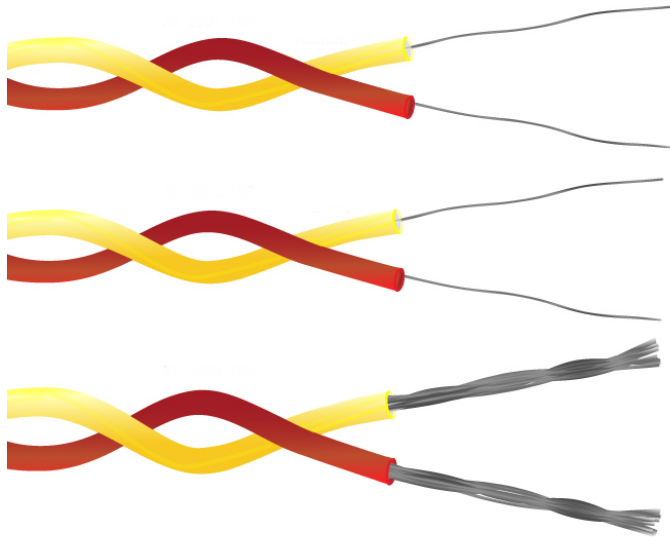

Type K PFA Insulated Twin Twisted Pair Thermocouple Cable / Wire (ANSI)

10m

TYPE-K

[Click here to view product](#)

Product Code	XE-2801
Cable Length	10m, 25m, 50m, 100m
Cable Type	Single pair of PFA insulated conductors twisted together
Core / Strands	1/0.2mm, 1/0.3mm or 7/0.2mm
Conductor Cross Section 1/0.2 (mm ²)	0.032
Conductor Cross Section 1/0.315 (mm ²)	0.078
Conductor Cross Section 7/0.2 (mm ²)	0.219
+ Colour	Yellow
- Colour	Red

Drain Wire	No
Insulation Material	PFA Teflon®
Loop Resistance 1/0.2 (Ohms per combined metre)	31.8
Loop Resistance 1/0.315 (Ohms per combined metre)	12.8
Loop Resistance 7/0.2 (Ohms per combined metre)	4.5
Max. Temperature	+260°C
Min. Temperature	-75°C
+ Conductor	Nickel Chromium
- Conductor	Nickel Aluminium
Screen	No
Standards Met	Colour code (cores & jacket) to ANSI MC96.1
Thermocouple Type	K
Tolerance	Class 1