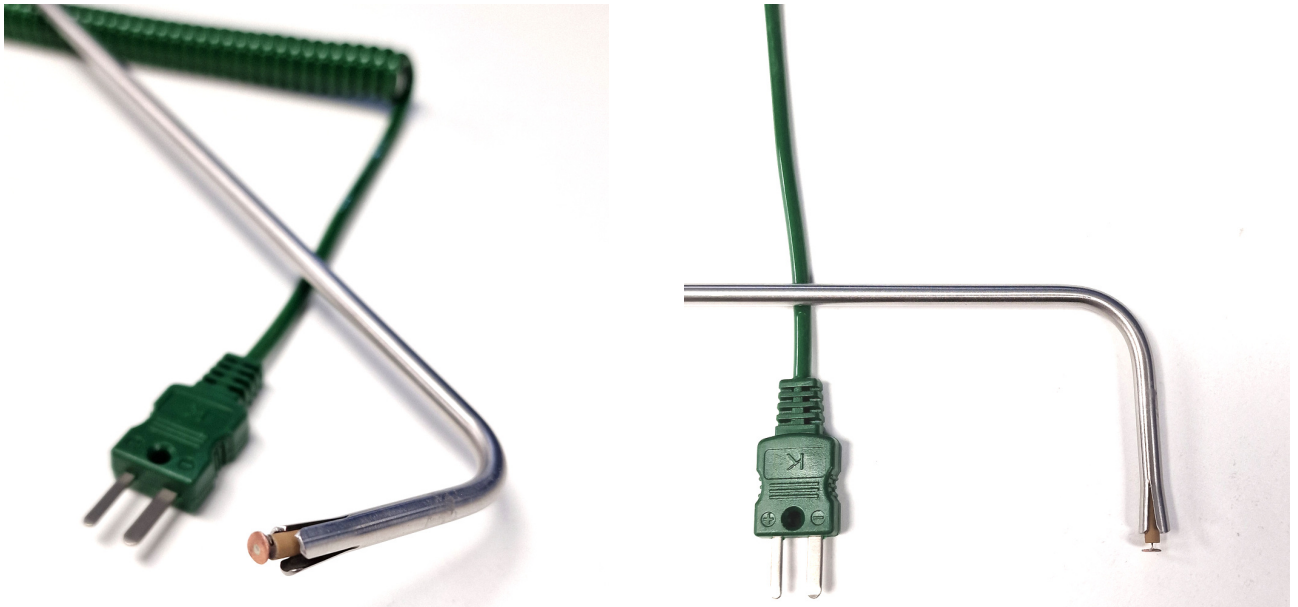

## Type K IEC Right Angled - Copper Disc Tip

Labfacility are the UK's leading manufacturer of Temperature Sensors, Thermocouple Connectors and associated Temperature Instrumentation and stockings of Thermocouple Cables. The Company has been trading since 1971 and is ISO9001 accredited.

Stainless steel sheath with a moulded handle and 2 metres of coiled extension cable terminated in a miniature thermocouple plug.

## Specifications

<b>Product Code</b>	XE-3817-001
<b>General Description</b>	Surface temperature spring loaded thermocouple with right angled probe and copper disc tip
<b>Thermocouple Type</b>	K
<b>Calibration</b>	IEC
<b>Cable Length</b>	2m
<b>Cable Termination</b>	Fitted Plug
<b>Max. Temperature</b>	+600°C
<b>Dimensions</b>	Probe O8mm(17mmL) Tip x 60mm Hot Leg and O6mm x 180mm Cold Leg with O4.5mm copper disc.