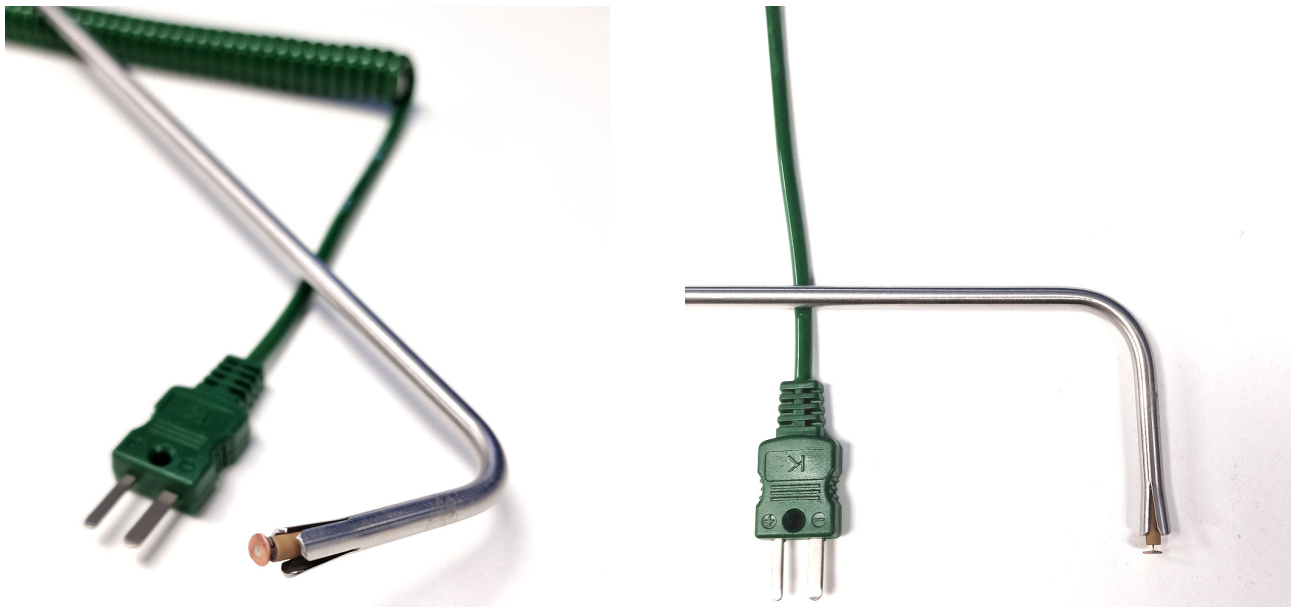

Type K IEC Right Angled - Copper Disc Tip

Labfacility are the UK's leading manufacturer of Temperature Sensors, Thermocouple Connectors and associated Temperature Instrumentation and stockings of Thermocouple Cables. The Company has been trading since 1971 and is ISO9001 accredited.

Stainless steel sheath with a moulded handle and 2 metres of coiled extension cable terminated in a miniature thermocouple plug.

Specifications

| | |
|----------------------------|--|
| Product Code | XE-3817-001 |
| General Description | Surface temperature spring loaded thermocouple with right angled probe and copper disc tip |
| Thermocouple Type | K |
| Calibration | IEC |
| Cable Length | 2m |
| Cable Termination | Fitted Plug |
| Max. Temperature | +600°C |
| Dimensions | Probe O8mm(17mmL) Tip x 60mm Hot Leg and O6mm x 180mm Cold Leg with O4.5mm copper disc. |