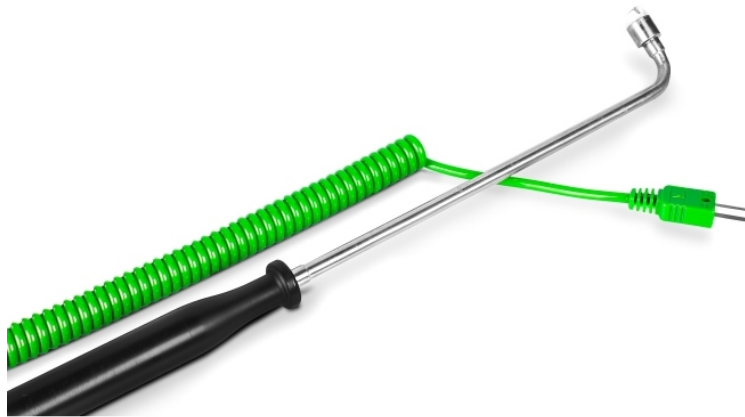

## Type K IEC Right Angled Surface

Labfacility are the UK's leading manufacturer of Temperature Sensors, Thermocouple Connectors and associated Temperature Instrumentation and stockings of Thermocouple Cables. The Company has been trading since 1971 and is ISO9001 accredited.

Stainless steel sheath with a moulded handle and 2 metres of coiled extension cable terminated in a miniature thermocouple plug.

## Specifications

<b>Product Code</b>	XE-3819-001
<b>General Description</b>	Surface temperature fast response thermocouple
<b>Sensor Type</b>	Right angled Probe
<b>Thermocouple Type</b>	K
<b>Calibration</b>	IEC
<b>Cable Length</b>	2m
<b>Cable Termination</b>	Fitted Plug
<b>Max. Temperature</b>	+900°C
<b>Dimensions</b>	Probe O12mm Tip x 40mm Hot Leg and O6mm x 180mm Cold Leg. Coiled element diameter 7mm
<b>Tip</b>	Ceramic Tip, Coiled Element