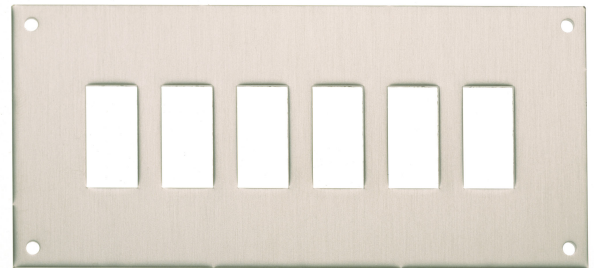

## Panels for Miniature Fascia Sockets (Type FF)

Labfacility are the UK's leading manufacturer of Temperature Sensors, Thermocouple Connectors and associated Temperature Instrumentation and stockings of Thermocouple Cables. The Company has been trading since 1971 and is ISO9001 accredited.

Flat aluminium panel

Suitable for miniature fascia sockets (type FF)

For use with IEC, ANSI and JIS miniature fascia thermocouple sockets

We also offer a range of thermocouple panel systems, a selection of miniature pre-assembled thermocouple panels, 1-24 way with thermocouple types to suit your specific application:

**Formula for dimensions:**

Length =  $(N \times 15) + 25\text{mm}$  (N = number of ways per row)

Height = 45mm (single row), 75mm (double row)

Up to 12 ways in a single row, 16 to 24 ways in two rows

## Specifications

<b>General Description</b>	Flat aluminium panel, suitable for miniature fascia sockets (type FF)
----------------------------	---