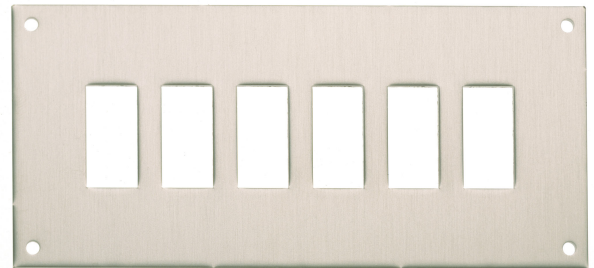

Panels for Miniature Fascia Sockets (Type FF)

Labfacility are the UK's leading manufacturer of Temperature Sensors, Thermocouple Connectors and associated Temperature Instrumentation and stockings of Thermocouple Cables. The Company has been trading since 1971 and is ISO9001 accredited.

Flat aluminium panel

Suitable for miniature fascia sockets (type FF)

For use with IEC, ANSI and JIS miniature fascia thermocouple sockets

We also offer a range of thermocouple panel systems, a selection of miniature pre-assembled thermocouple panels, 1-24 way with thermocouple types to suit your specific application:

Formula for dimensions:

Length = $(N \times 15) + 25\text{mm}$ (N = number of ways per row)

Height = 45mm (single row), 75mm (double row)

Up to 12 ways in a single row, 16 to 24 ways in two rows

Specifications

General Description	Flat aluminium panel, suitable for miniature fascia sockets (type FF)
----------------------------	---