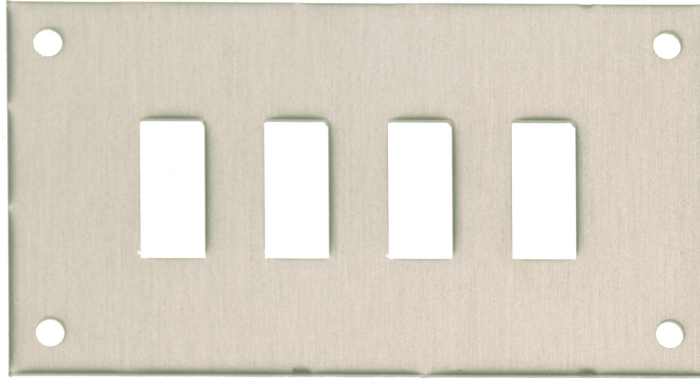

## Panels for Standard Fascia Sockets (Type FF)

Labfacility are the UK's leading manufacturer of Temperature Sensors, Thermocouple Connectors and associated Temperature Instrumentation and stockings of Thermocouple Cables. The Company has been trading since 1971 and is ISO9001 accredited.

Flat aluminium panel

Suitable for standard fascia sockets

Type FF

For IEC, ANSI and JIS standard fascia thermocouple sockets

We also offer a range of thermocouple panel systems, a selection of standard pre-assembled thermocouple panels, 1-24 way with thermocouple types to suit your specific application:

**Formula for dimensions:**

Length =  $(N \times 15) + 25\text{mm}$  (N = number of ways per row)

Height = 45mm (single row), 75mm (double row)

Up to 12 ways in a single row, 16 to 24 ways in two rows

## Specifications

<b>General Description</b>	Flat aluminium panel, suitable for standard fascia sockets
----------------------------	--