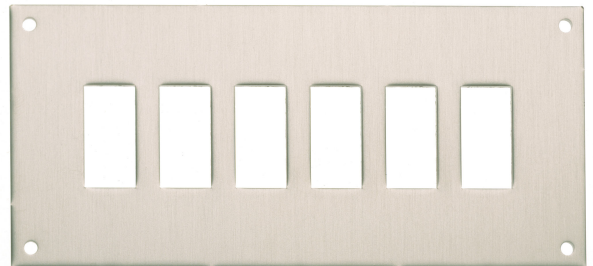

## Panels for Standard Fascia Sockets (Type FF)

Labfacility are the UK's leading manufacturer of Temperature Sensors, Thermocouple Connectors and associated Temperature Instrumentation and stockings of Thermocouple Cables. The Company has been trading since 1971 and is ISO9001 accredited.

Flat aluminium panel

Suitable for standard fascia sockets

Type FF

For IEC, ANSI and JIS standard fascia thermocouple sockets

We also offer a range of thermocouple panel systems, a selection of standard pre-assembled thermocouple panels, 1-24 way with thermocouple types to suit your specific application:

**Formula for dimensions:**

Length =  $(N \times 15) + 25\text{mm}$  (N = number of ways per row)

Height = 45mm (single row), 75mm (double row)

Up to 12 ways in a single row, 16 to 24 ways in two rows

## Specifications

<b>General Description</b>	Flat aluminium panel, suitable for standard fascia sockets
----------------------------	--