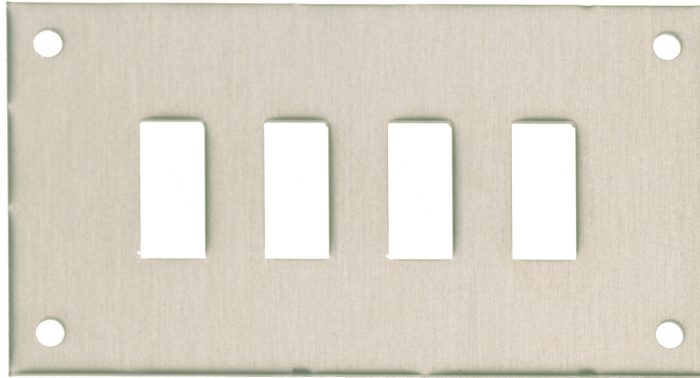

## Panels for Standard Fascia Sockets (Type FF)

Labfacility are the UK's leading manufacturer of Temperature Sensors, Thermocouple Connectors and associated Temperature Instrumentation and stockings of Thermocouple Cables. The Company has been trading since 1971 and is ISO9001 accredited.

Flat aluminium panel

Suitable for standard fascia sockets

Type FF

For IEC, ANSI and JIS standard fascia thermocouple sockets

We also offer a range of thermocouple panel systems, a selection of standard pre-assembled thermocouple panels, 1-24 way with thermocouple types to suit your specific application:

**Formula for dimensions:**

Length =  $(N \times 15) + 25\text{mm}$  (N = number of ways per row)

Height = 45mm (single row), 75mm (double row)

Up to 12 ways in a single row, 16 to 24 ways in two rows

## Specifications

<b>General Description</b>	Flat aluminium panel, suitable for standard fascia sockets
----------------------------	--