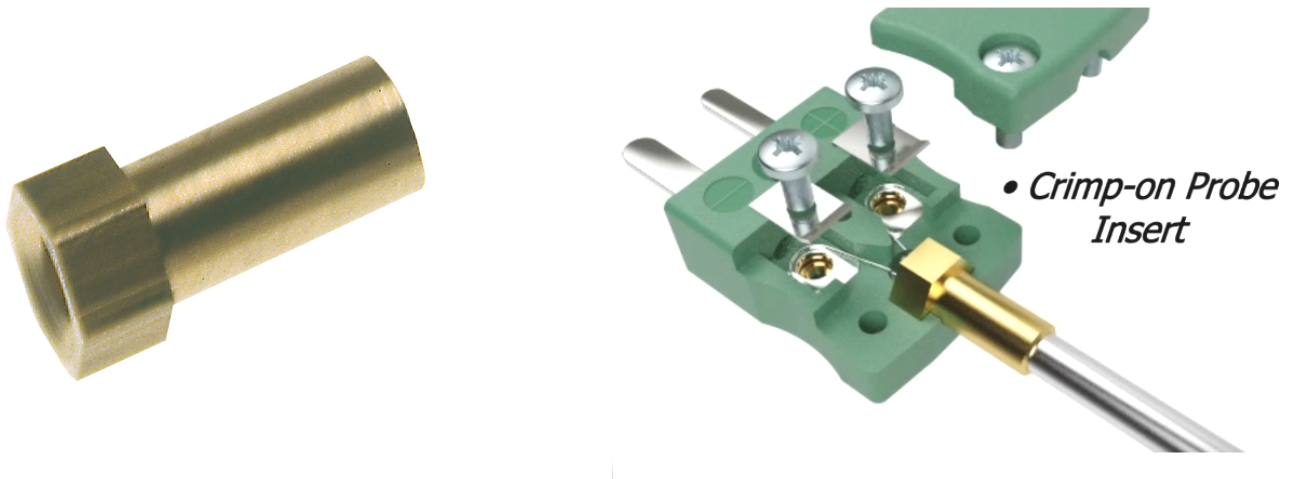

Crimp on Brass Probe Supports

[Click here to view product](#)

Product Code	XE-1715
--------------	---------