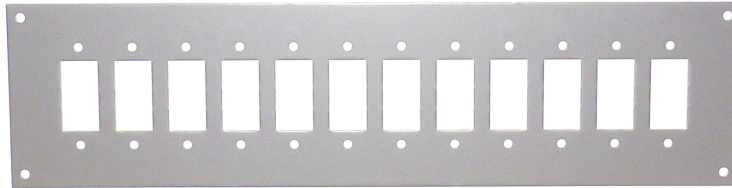

## Panels for Miniature Stainless Steel Fascia Sockets (SSPF)

Labfacility are the UK's leading manufacturer of Temperature Sensors, Thermocouple Connectors and associated Temperature Instrumentation and stockings of Thermocouple Cables. The Company has been trading since 1971 and is ISO9001 accredited.

Flat aluminium panel

Suitable for miniature sockets with stainless steel fascia bracket (type SSPF)

2 Way: Dimensions; H45mm x W55mm

4 Way: Dimensions; H45mm x W85mm

6 Way: Dimensions; H45mm x W115mm

12 Way: Dimensions; H45mm x W205mm

For use with IEC or ANSI miniature quick wire thermocouple socket with stainless steel bracket

## Specifications

<b>General Description</b>	Flat aluminium panel, suitable for miniature fascia sockets (type FF)
----------------------------	---