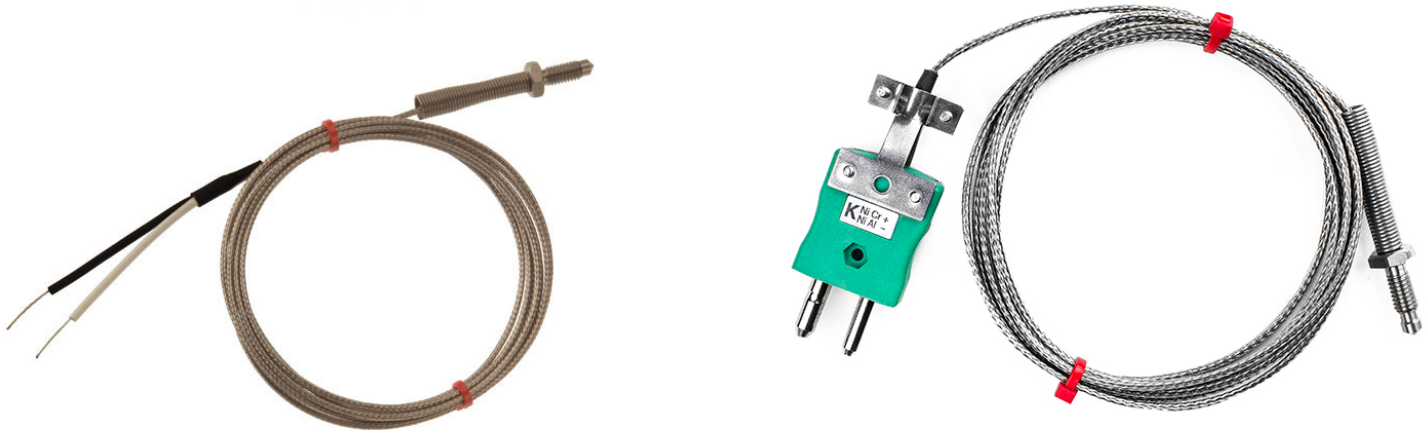

IEC Nozzle Thermocouple, Glassfibre insulated Cable with Stainless Steel Over-Braid Terminating in Bare tails, Miniature or Standard Plug - Type K, J

[Click here to view product](#)

Product Code	XE-3410
General Description	Thermocouple housed in a stainless steel threaded bolt
Thermocouple Type	K or J
Thermocouple Junction	Grounded hot junction for fast response, M6x1mm thread
Cable Length	1, 2 or 5m
Cable Type	Glassfibre insulated lead with stainless steel overbraid
Core / Strands	7/0.2mm
Termination Type	Bare tails, Miniature or Standard Plug (with cable clamps)
Max. Temperature	+350°C
Min. Temperature	-60°C

Standards Met	IEC
Thread	M6 x 1mm thread