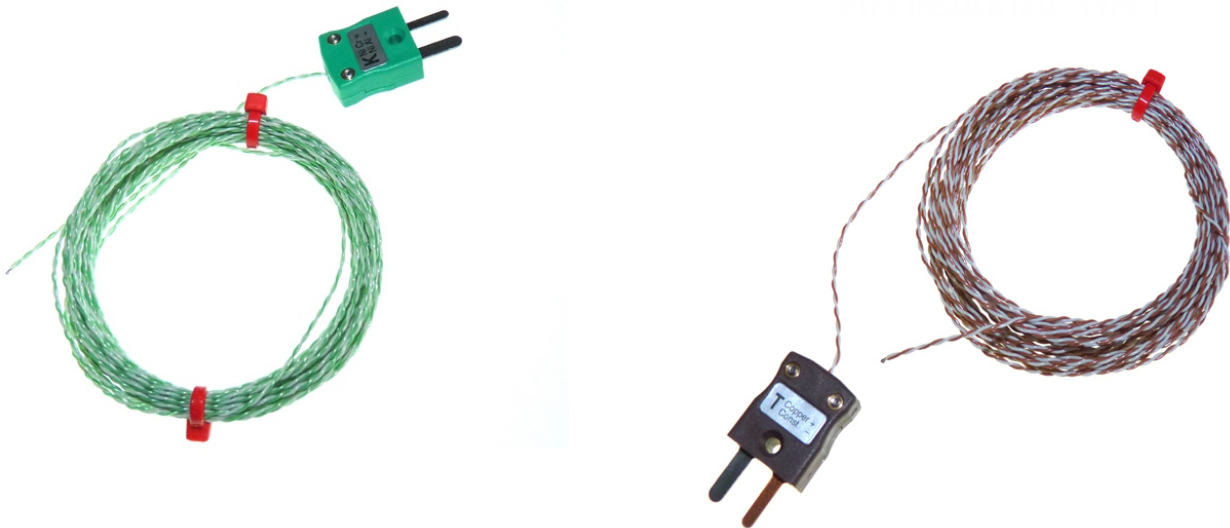

## PTFE insulated Twin Twisted IEC Exposed Junction Thermocouple with Miniature Plug - Types K, J, T

[Click here to view product](#)

<b>Product Code</b>	XE-3500
<b>General Description</b>	Fast response, welded exposed junction
<b>Sensor Type</b>	Exposed Junction
<b>Thermocouple Type</b>	K, J & T
<b>Cable Length</b>	1, 2, 5 & 10m
<b>Cable Type</b>	Teflon® PTFE insulated twin-twisted lead
<b>Core / Strands</b>	1/0.2mm
<b>Termination Type</b>	Miniature flat pin plug colour coded in accordance IEC 584 or bare tails
<b>Max. Temperature</b>	+260°C
<b>Min. Temperature</b>	-75°C

<b>Tolerance</b>	Class 1
<b>Standards Met</b>	IEC-584-3
<b>Connector Type</b>	Plug
<b>Connector Size</b>	Miniature