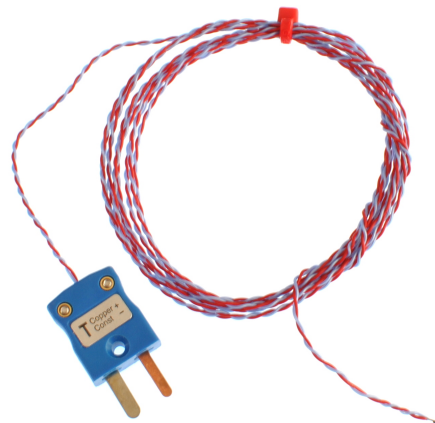

## PFA insulated ANSI Exposed Junction Thermocouple with Miniature Plug - Types K,T

Labfacility are the UK's leading manufacturer of Temperature Sensors, Thermocouple Connectors and associated Temperature Instrumentation and stockings of Thermocouple Cables. The Company has been trading since 1971 and is ISO9001 accredited.

**Need Your Temperature Sensor calibrated?**

Traceable to ISO17025 (UKAS) calibration standards, Labfacility offer a choice of a 3 or 5 point traceable calibration using our in-house calibration facility.

**Please be aware that if you add a calibration option to your order you will be contacted regarding delivery information.**

**Specifications****Specifications**

<b>General Description</b>	Fast response, welded exposed junction
<b>Thermocouple Type</b>	K or T
<b>Thermocouple Junction</b>	Exposed
<b>Cable Length</b>	300mm, 1, 2, 5 or 10 metre
<b>Cable Type</b>	Teflon® PFA insulated twin-twisted lead
<b>Core / Strands</b>	1/0.2 or 1/0.3mm solid
<b>Cable Termination</b>	Miniature Plug
<b>Max. Temperature</b>	+250°C
<b>Min. Temperature</b>	-75°C
<b>Standards Met</b>	ANSI MC96.1