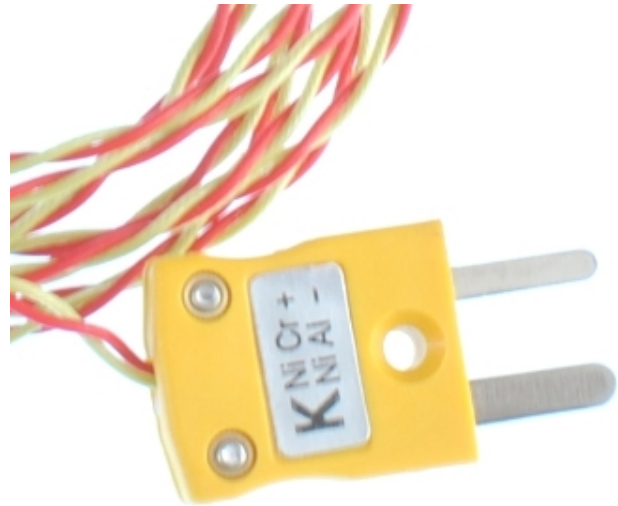

PFA insulated ANSI Exposed Junction Thermocouple with Miniature Plug - Types K,T

[Click here to view product](#)

Product Code	XE-3583
General Description	Fast response, welded exposed junction
Thermocouple Type	K or T
Thermocouple Junction	Exposed
Cable Length	1, 2, 5 or 10 metre
Cable Type	Teflon® PFA insulated twin-twisted lead
Core / Strands	1/0.2 or 1/0.3mm solid
Cable Termination	Miniature Plug
Max. Temperature	+250°C
Min. Temperature	-75°C