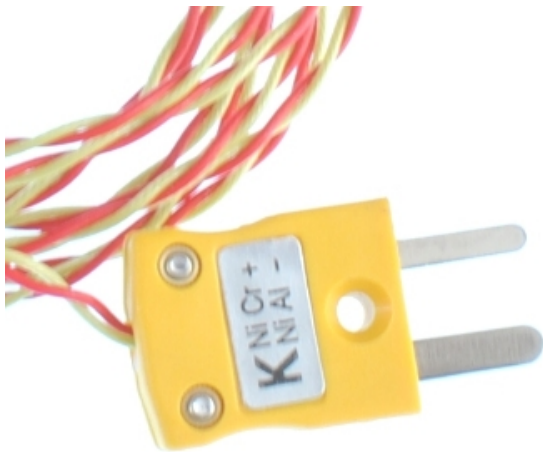

## PFA insulated ANSI Exposed Junction Thermocouple with Miniature Plug - Types K,T

Labfacility are the UK's leading manufacturer of Temperature Sensors, Thermocouple Connectors and associated Temperature Instrumentation and stockings of Thermocouple Cables. The Company has been trading since 1971 and is ISO9001 accredited.

**Need Your Temperature Sensor calibrated?**

Traceable to ISO17025 (UKAS) calibration standards, Labfacility offer a choice of a 3 or 5 point traceable calibration using our in-house calibration facility.

**Please be aware that if you add a calibration option to your order you will be contacted regarding delivery information.**

**Specifications****Specifications**

<b>General Description</b>	Fast response, welded exposed junction
<b>Thermocouple Type</b>	K or T
<b>Thermocouple Junction</b>	Exposed
<b>Cable Length</b>	300mm, 1, 2, 5 or 10 metre
<b>Cable Type</b>	Teflon® PFA insulated twin-twisted lead
<b>Core / Strands</b>	1/0.2 or 1/0.3mm solid
<b>Cable Termination</b>	Miniature Plug
<b>Max. Temperature</b>	+250°C
<b>Min. Temperature</b>	-75°C
<b>Standards Met</b>	ANSI MC96.1