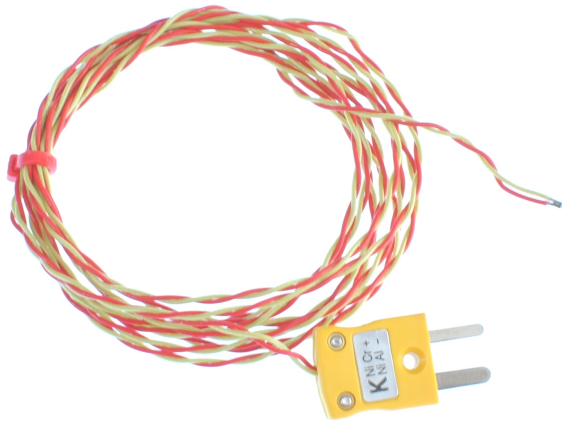

PFA insulated ANSI Exposed Junction Thermocouple with Miniature Plug - Types K,T

[Click here to view product](#)

Product Code	XE-3583
General Description	Fast response, welded exposed junction
Thermocouple Type	K or T
Thermocouple Junction	Exposed
Cable Length	1, 2, 5 or 10 metre
Cable Type	Teflon® PFA insulated twin-twisted lead
Core / Strands	1/0.2 or 1/0.3mm solid
Cable Termination	Miniature Plug
Max. Temperature	+250°C
Min. Temperature	-75°C