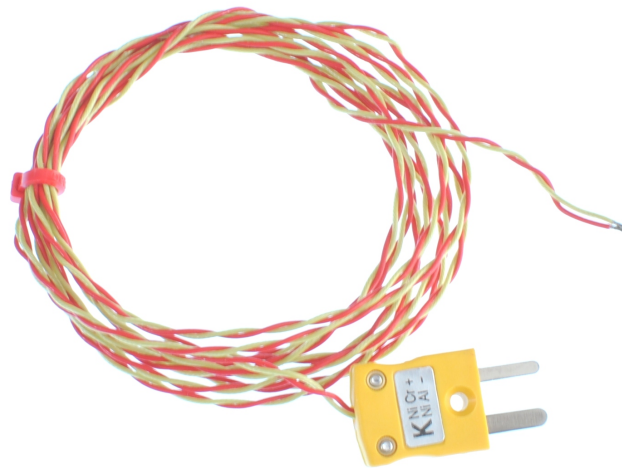

## PFA insulated ANSI Exposed Junction Thermocouple with Miniature Plug - Types K,T

Labfacility are the UK's leading manufacturer of Temperature Sensors, Thermocouple Connectors and associated Temperature Instrumentation and stockings of Thermocouple Cables. The Company has been trading since 1971 and is ISO9001 accredited.

**Need Your Temperature Sensor calibrated?**

Traceable to ISO17025 (UKAS) calibration standards, Labfacility offer a choice of a 3 or 5 point traceable calibration using our in-house calibration facility.

**Please be aware that if you add a calibration option to your order you will be contacted regarding delivery information.**

**Specifications****Specifications**

<b>General Description</b>	Fast response, welded exposed junction
<b>Thermocouple Type</b>	K or T
<b>Thermocouple Junction</b>	Exposed
<b>Cable Length</b>	300mm, 1, 2, 5 or 10 metre
<b>Cable Type</b>	Teflon® PFA insulated twin-twisted lead
<b>Core / Strands</b>	1/0.2 or 1/0.3mm solid
<b>Cable Termination</b>	Miniature Plug
<b>Max. Temperature</b>	+250°C
<b>Min. Temperature</b>	-75°C
<b>Standards Met</b>	ANSI MC96.1