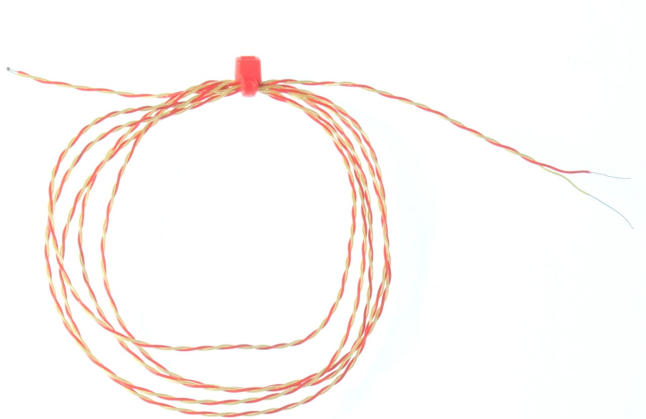

PFA Insulated Bare Tails ANSI - Type K,T

[Click here to view product](#)

Product Code	XE-3542
General Description	Fast response, welded exposed junction
Thermocouple Type	K or T
Thermocouple Junction	Exposed
Cable Length	1, 2, 5 or 10 metre
Cable Type	Teflon® PFA insulated twin-twisted lead
Core / Strands	1/0.2, 1/0.3mm solid or 7/0.2mm stranded
Cable Termination	Bare wire
Max. Temperature	+250°C
Min. Temperature	-75°C