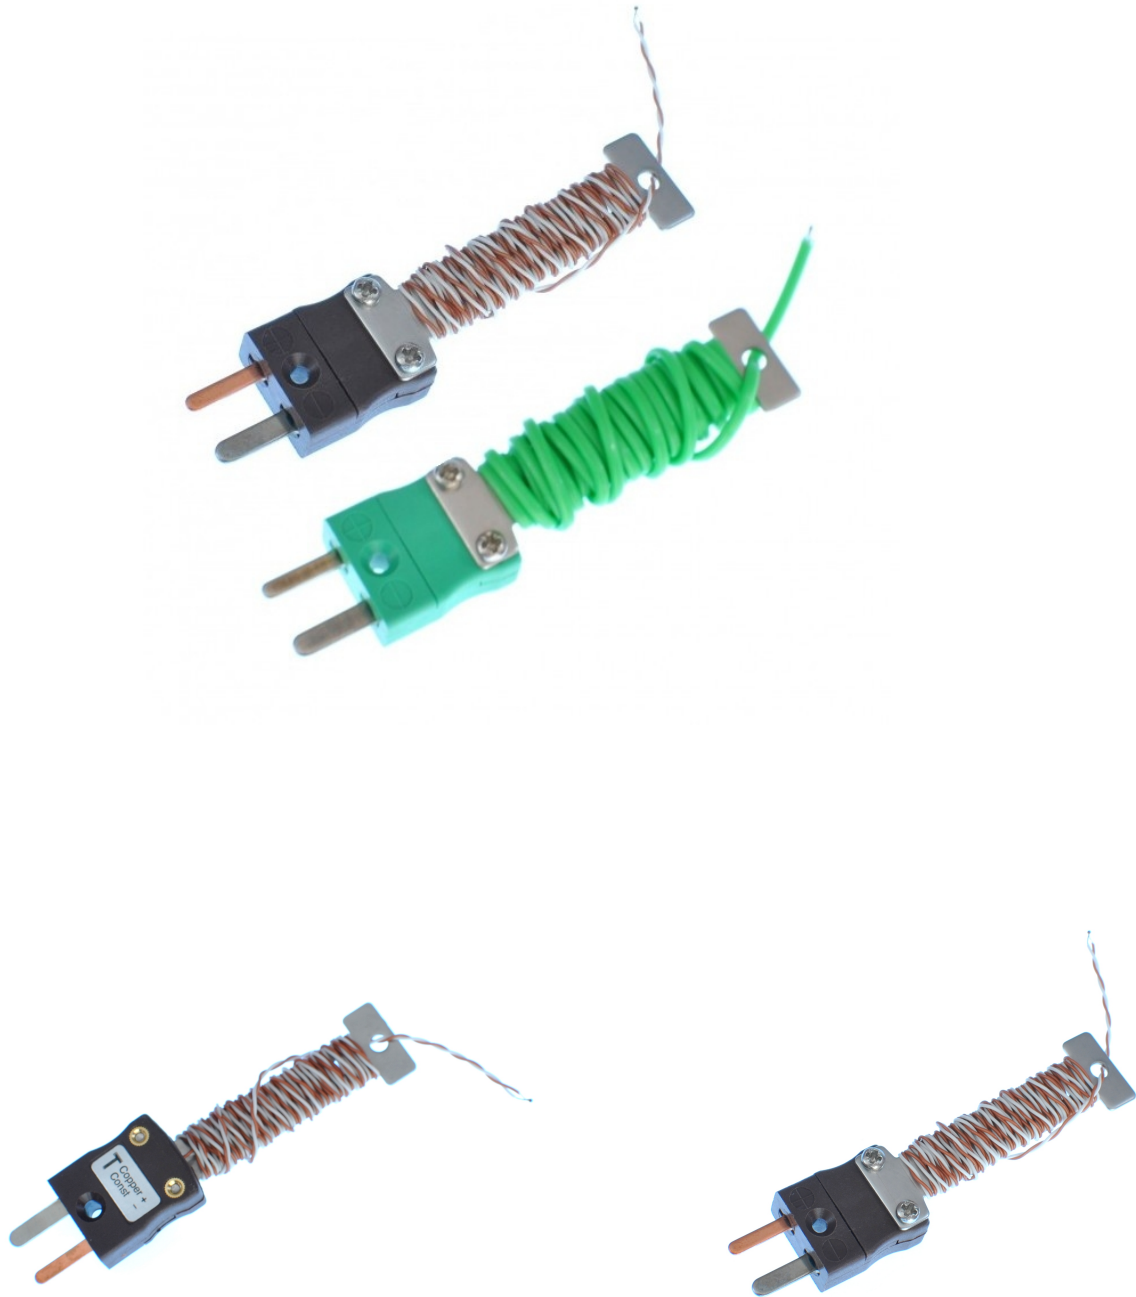

## PFA Cable Tidy IEC Exposed Junction Thermocouple with Fitted Mini Plug - Types K,T

Labfacility are the UK's leading manufacturer of Temperature Sensors, Thermocouple Connectors and associated Temperature Instrumentation and stockings of Thermocouple Cables. The Company has been trading since 1971 and is ISO9001 accredited.

Cable Tidy Thermocouple with Fitted Miniature IEC Plug, PFA Twin Twisted or Flat Pair.

A complete precision fine wire, high sensitivity exposed junction thermocouple, with a fitted miniature connector.

**Need Your Temperature Sensor calibrated?**

Traceable to ISO17025 (UKAS) calibration standards, Labfacility offer a choice of a 3 or 5 point traceable calibration using our in-house calibration facility, you can select any temperature points between -10°C & +200°C.

## Specifications

<b>General Description</b>	A complete, precision fine wire, high sensitivity thermocouple with a fitted miniature connector and cable tidy.
<b>Sensor Type</b>	Exposed Junction
<b>Cable Length</b>	1, 2m
<b>Cable Type</b>	PFA insulated wire, flat pair or twin twisted available
<b>Termination Type</b>	Miniature flat pin plug, colour coded in accordance IEC 584
<b>Max. Temperature</b>	Rated 220°C continuous
<b>Tolerance</b>	Class 1
<b>Standards Met</b>	IEC 584
<b>Connector Type</b>	Plug
<b>Connector Size</b>	Miniature