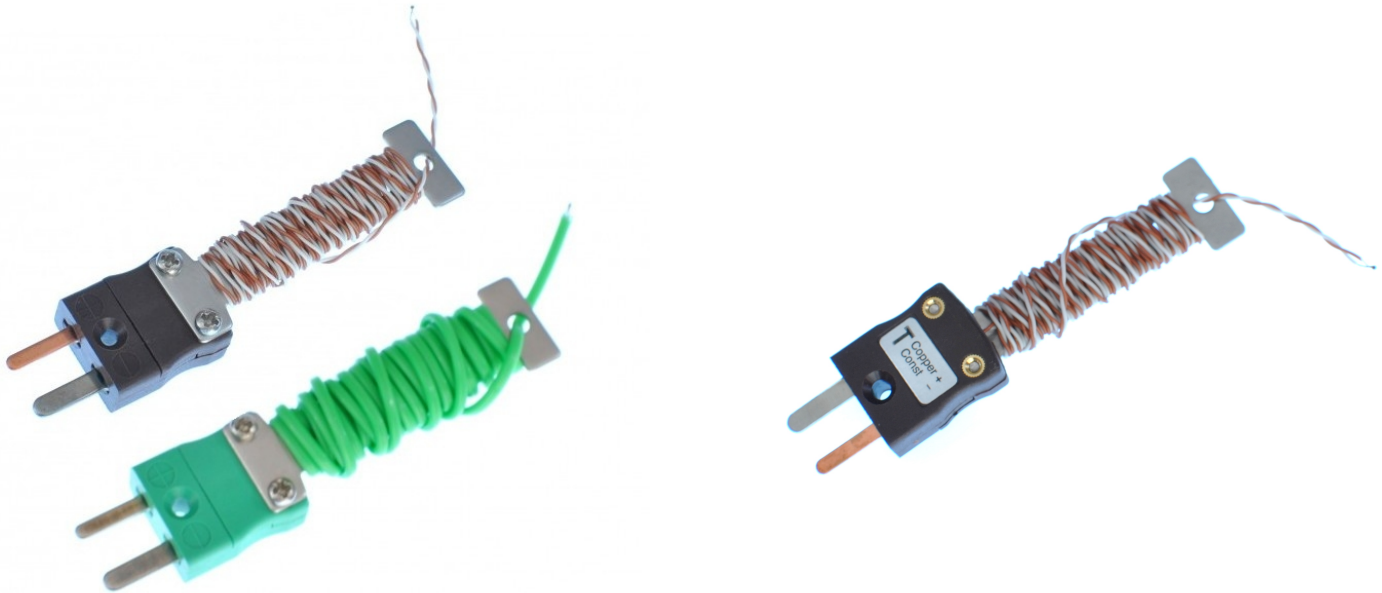

PFA Cable Tidy IEC Exposed Junction Thermocouple with Fitted Mini Plug - Types K,T

[Click here to view product](#)

Product Code	XE-5598
General Description	A complete, precision fine wire, high sensitivity thermocouple with a fitted miniature connector and cable tidy.
Sensor Type	Exposed Junction
Cable Length	1, 2m
Cable Type	PFA insulated wire, flat pair or twin twisted available
Termination Type	Miniature flat pin plug, colour coded in accordance IEC 584
Max. Temperature	Rated 220°C continuous
Tolerance	Class 1
Standards Met	IEC 584

Connector Type	Plug
Connector Size	Miniature