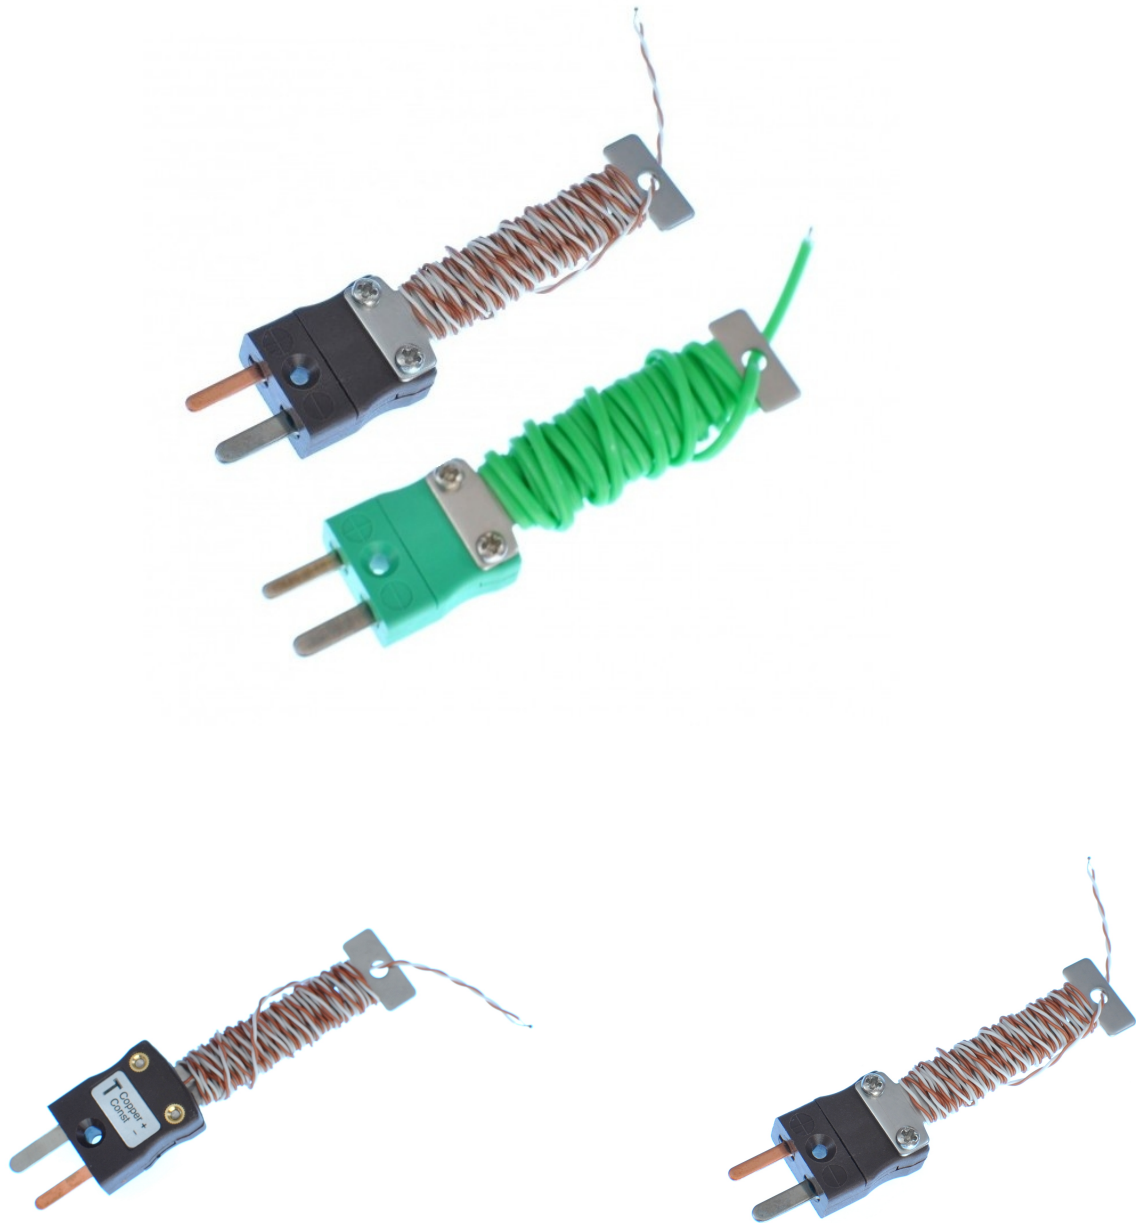

PFA Cable Tidy IEC Exposed Junction Thermocouple with Fitted Mini Plug - Types K,T

Labfacility are the UK's leading manufacturer of Temperature Sensors, Thermocouple Connectors and associated Temperature Instrumentation and stockings of Thermocouple Cables. The Company has been trading since 1971 and is ISO9001 accredited.

Cable Tidy Thermocouple with Fitted Miniature IEC Plug, PFA Twin Twisted or Flat Pair.

A complete precision fine wire, high sensitivity exposed junction thermocouple, with a fitted miniature connector.

Need Your Temperature Sensor calibrated?

Traceable to ISO17025 (UKAS) calibration standards, Labfacility offer a choice of a 3 or 5 point traceable calibration using our in-house calibration facility, you can select any temperature points between -10°C & +200°C.

Please be aware that if you add a calibration option to your order you will be contacted regarding delivery information

Specifications

General Description	A complete, precision fine wire, high sensitivity thermocouple with a fitted miniature connector and cable tidy.
Sensor Type	Exposed Junction
Cable Length	1, 2m
Cable Type	PFA insulated wire, flat pair or twin twisted available
Termination Type	Miniature flat pin plug, colour coded in accordance IEC 584
Max. Temperature	Rated 220°C continuous
Tolerance	Class 1
Standards Met	IEC 584
Connector Type	Plug
Connector Size	Miniature