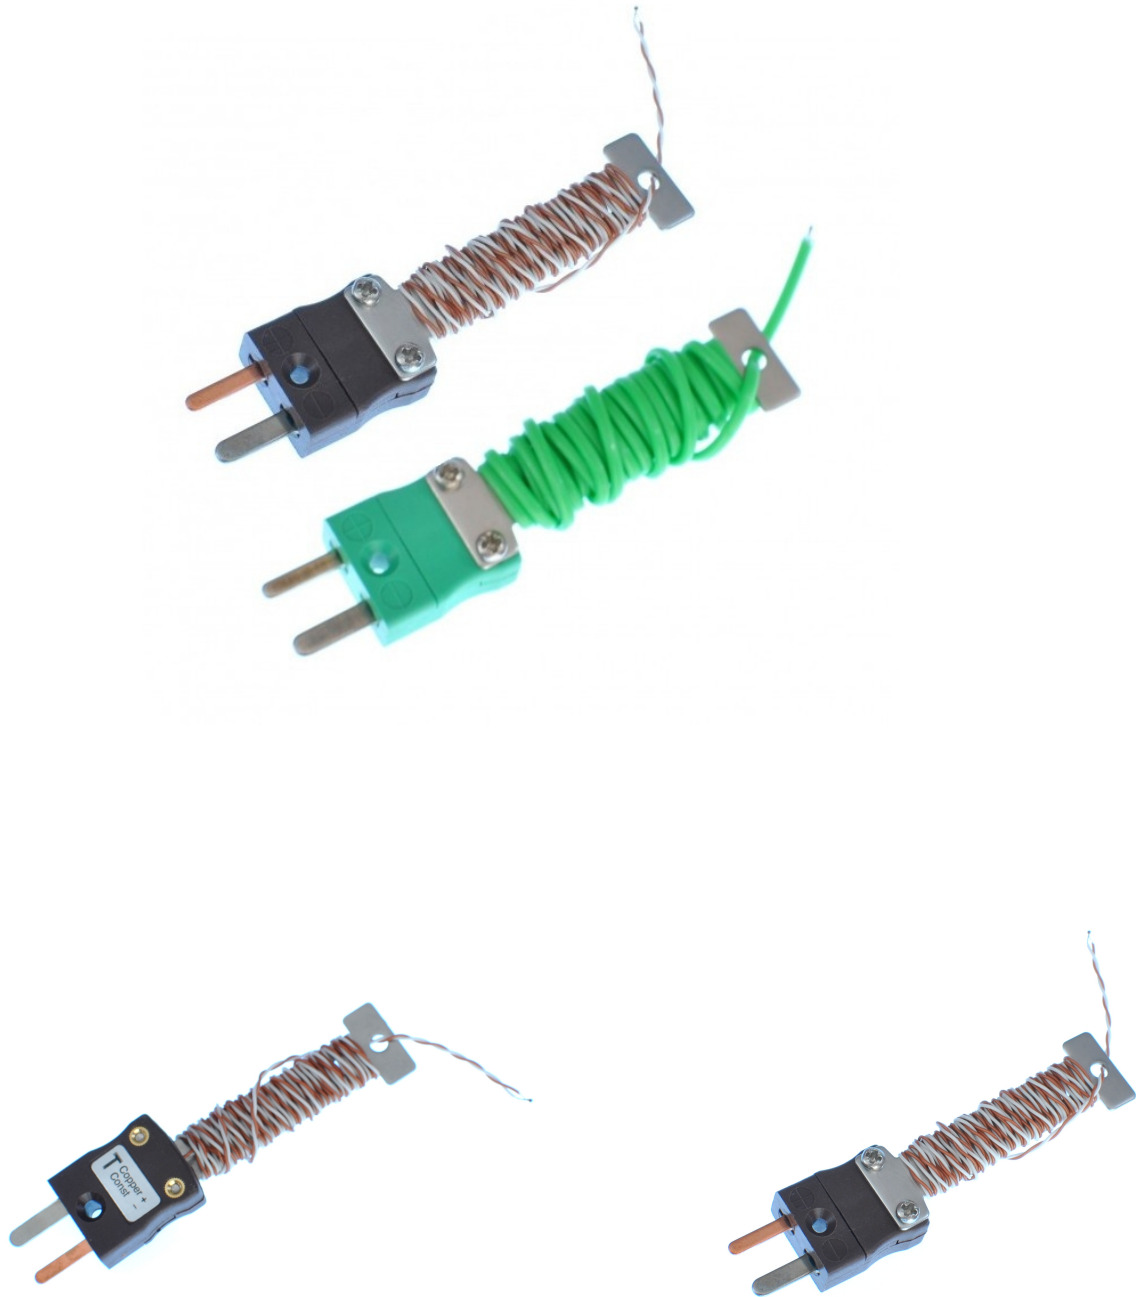

PFA Cable Tidy IEC Exposed Junction Thermocouple with Fitted Mini Plug - Types K,T

Labfacility are the UK's leading manufacturer of Temperature Sensors, Thermocouple Connectors and associated Temperature Instrumentation and stockings of Thermocouple Cables. The Company has been trading since 1971 and is ISO9001 accredited.

Cable Tidy Thermocouple with Fitted Miniature IEC Plug, PFA Twin Twisted or Flat Pair.

A complete precision fine wire, high sensitivity exposed junction thermocouple, with a fitted miniature connector.

Need Your Temperature Sensor calibrated?

Traceable to ISO17025 (UKAS) calibration standards, Labfacility offer a choice of a 3 or 5 point traceable calibration using our in-house calibration facility, you can select any temperature points between -10°C & +200°C.

Please be aware that if you add a calibration option to your order you will be contacted regarding delivery information

Specifications

General Description	A complete, precision fine wire, high sensitivity thermocouple with a fitted miniature connector and cable tidy.
Sensor Type	Exposed Junction
Cable Length	1, 2m
Cable Type	PFA insulated wire, flat pair or twin twisted available
Termination Type	Miniature flat pin plug, colour coded in accordance IEC 584
Max. Temperature	Rated 220°C continuous
Tolerance	Class 1
Standards Met	IEC 584
Connector Type	Plug
Connector Size	Miniature