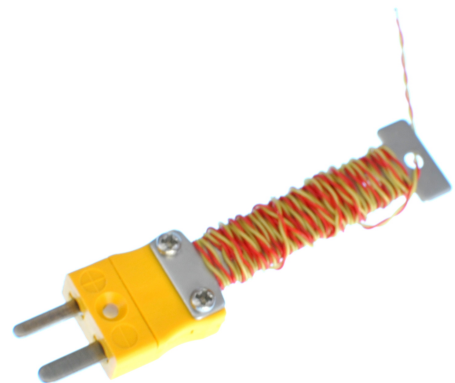

PFA Cable Tidy ANSI Exposed Junction Thermocouple with Fitted Mini Plug - Types K,T

Labfacility are the UK's leading manufacturer of Temperature Sensors, Thermocouple Connectors and associated Temperature Instrumentation and stockings of Thermocouple Cables. The Company has been trading since 1971 and is ISO9001 accredited.

Need Your Temperature Sensor calibrated?

Traceable to ISO17025 (UKAS) calibration standards, Labfacility offer a choice of a 3 or 5 point traceable calibration using our in-house calibration facility.

Please be aware that if you add a calibration option to your order you will be contacted regarding delivery information.

Specifications

Specifications

General Description	A complete, precision fine wire, high sensitivity thermocouple with a fitted miniature connector
Sensor Type	Cable Tidy Thermocouple with Fitted Miniature ANSI Plug
Thermocouple Type	K or T
Thermocouple Junction	Exposed
Cable Length	1 or 2 metre
Cable Type	PFA twin twisted
Cable Termination	Miniature Plug
Max. Temperature	220°C
Tolerance	Class 1 wire for high accuracy
Standards Met	ANSI colour code