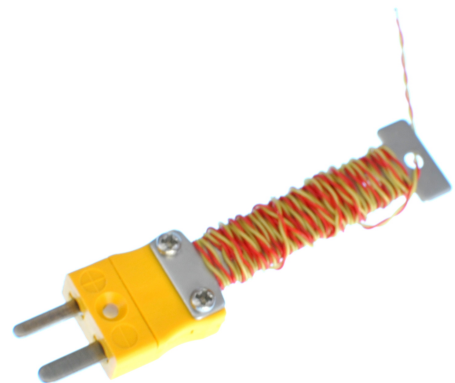

PFA Cable Tidy ANSI Exposed Junction Thermocouple with Fitted Mini Plug - Types K,T

Labfacility are the UK's leading manufacturer of Temperature Sensors, Thermocouple Connectors and associated Temperature Instrumentation and stockings of Thermocouple Cables. The Company has been trading since 1971 and is ISO9001 accredited.

Need Your Temperature Sensor calibrated?

Traceable to ISO17025 (UKAS) calibration standards, Labfacility offer a choice of a 3 or 5 point traceable calibration using our in-house calibration facility.

Please be aware that if you add a calibration option to your order you will be contacted regarding delivery information.

Specifications**Specifications**

General Description	A complete, precision fine wire, high sensitivity thermocouple with a fitted miniature connector
Sensor Type	Cable Tidy Thermocouple with Fitted Miniature ANSI Plug
Thermocouple Type	K or T
Thermocouple Junction	Exposed
Cable Length	1 or 2 metre
Cable Type	PFA twin twisted
Cable Termination	Miniature Plug
Max. Temperature	220°C
Tolerance	Class 1 wire for high accuracy
Standards Met	ANSI colour code