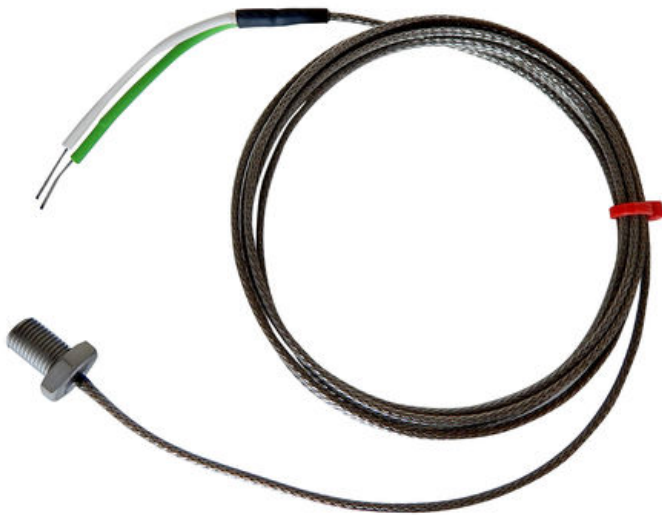

## IEC Bolt Thermocouple, Glassfibre Stainless Steel Over Braided Cable - Type K, J

[Click here to view product](#)

<b>Product Code</b>	XE-5557
<b>Thermocouple Type</b>	K or J
<b>Thermocouple Junction</b>	Bolts have grounded junctions
<b>Cable Length</b>	2m
<b>Cable Type</b>	Glassfibre stainless steel over braided cable
<b>Cable Termination</b>	Bare tails
<b>Max. Temperature</b>	+250°C
<b>Bolt thread/pitch</b>	M8 x 1mm / M10 x 1mm / M12 x 1mm