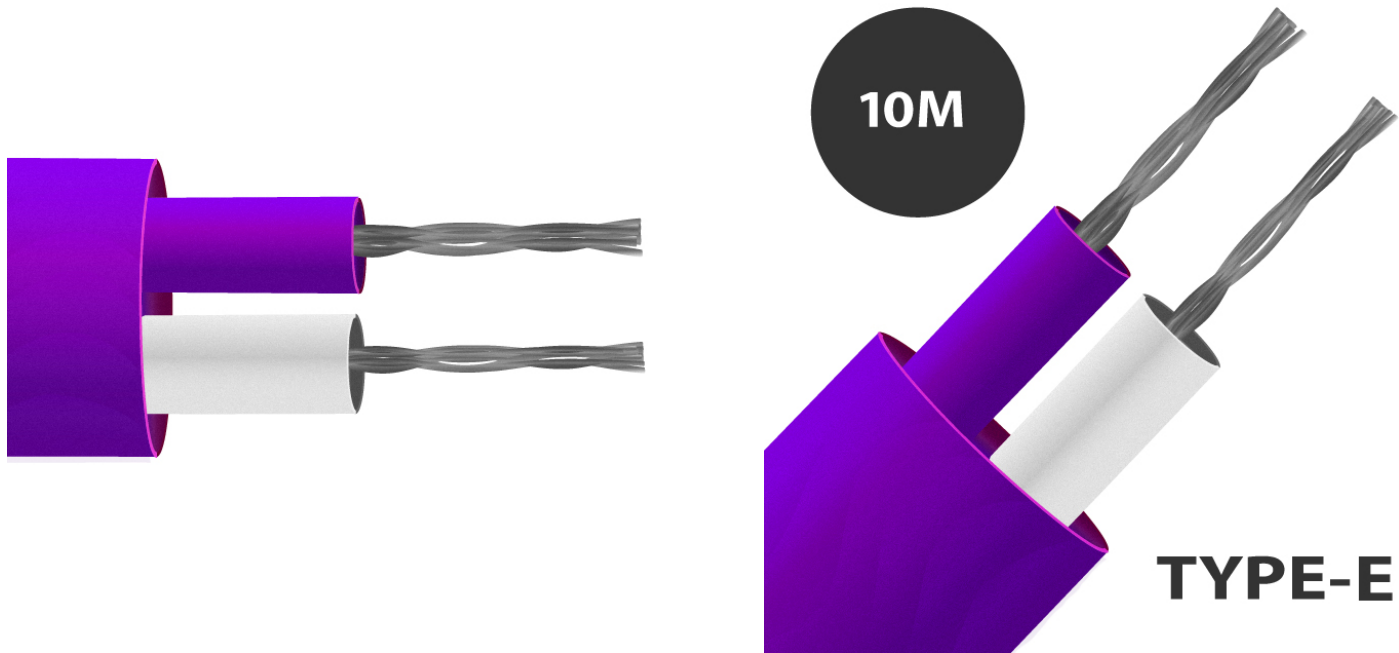

Thermocouple Cable / Wire (IEC) Type E PVC Insulated Flat Pair

[Click here to view product](#)

Product Code	XE-2554
Cable Length	10, 25, 50, 100, 200m
Cable Type	Flat pair construction
Core / Strands	Stranded conductors available, 7/0.2mm
Insulation Material	PVC Insulated
Max. Temperature	+105°C
Min. Temperature	-10°C
Standards Met	Colour code (cores & jacket) to IEC-584-3
Thermocouple Type	E
Tolerance	Class 2