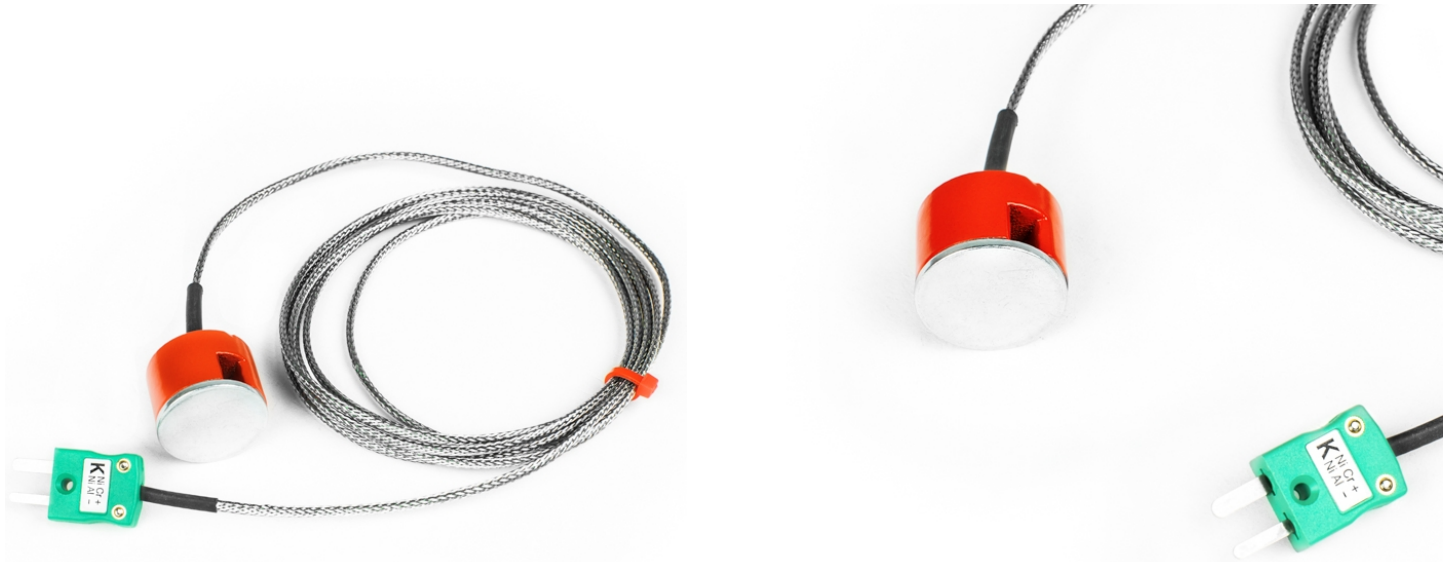

IEC Type K 3kg Pull Magnet Thermocouple, PFA Insulated Cable with Stainless Steel Over-Braid Terminating in Miniature or Standard Plug

[Click here to view product](#)

Product Code	XE-5616
General Description	Rapid, reliable temperature sensing on ferrous surfaces
Thermocouple Type	K
Thermocouple Junction	Grounded measuring junction
Magnet	1? diameter (3kg pull)
Cable Length	1 or 2 metre
Cable Type	stainless steel over-braided PFA Teflon®
Cable Termination	Fitted Miniature or Standard Plug
Max. Temperature	+250°C (200°C Plug)