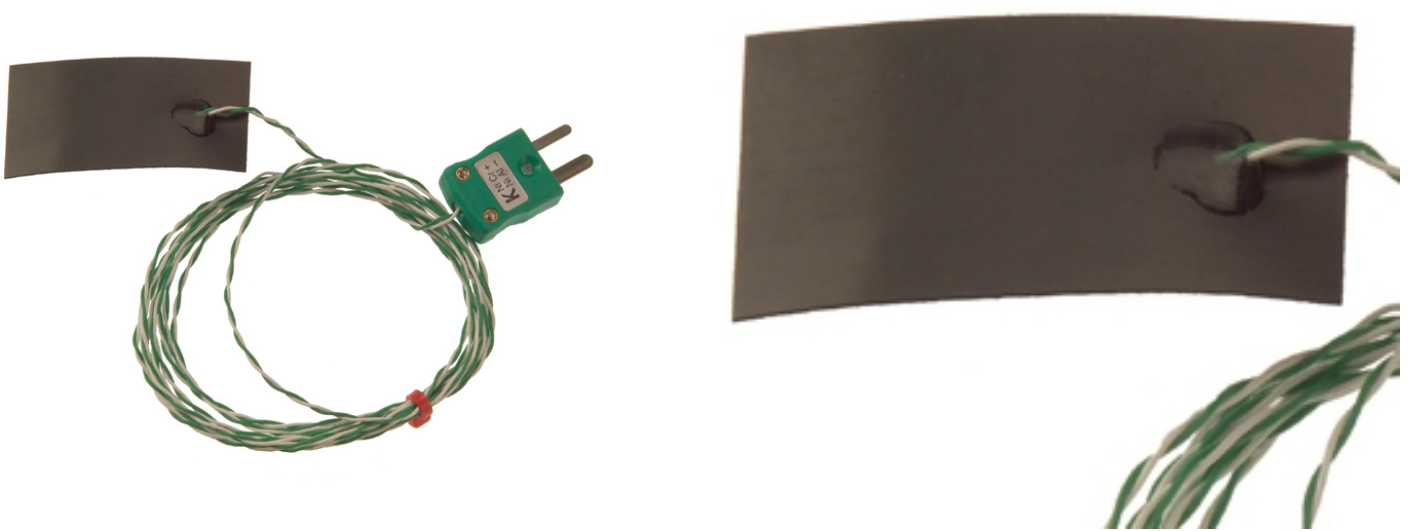

## IEC Type K Magnetic Strip Thermocouple, PTFE Insulated with Miniature Plug

[Click here to view product](#)

<b>Product Code</b>	XE-3455
<b>General Description</b>	Ideal for ferrous metal surface measurement
<b>Thermocouple Junction</b>	Grounded measuring junction
<b>Magnet</b>	50 x 25 x 1mm magnetic strip
<b>Cable Length</b>	1 or 2 metre
<b>Cable Type</b>	PTFE insulated wires, twin twisted
<b>Termination Type</b>	Miniature flat pin plug, colour coded in accordance IEC 584
<b>Max. Temperature</b>	100°C
<b>Min. Temperature</b>	-50°C