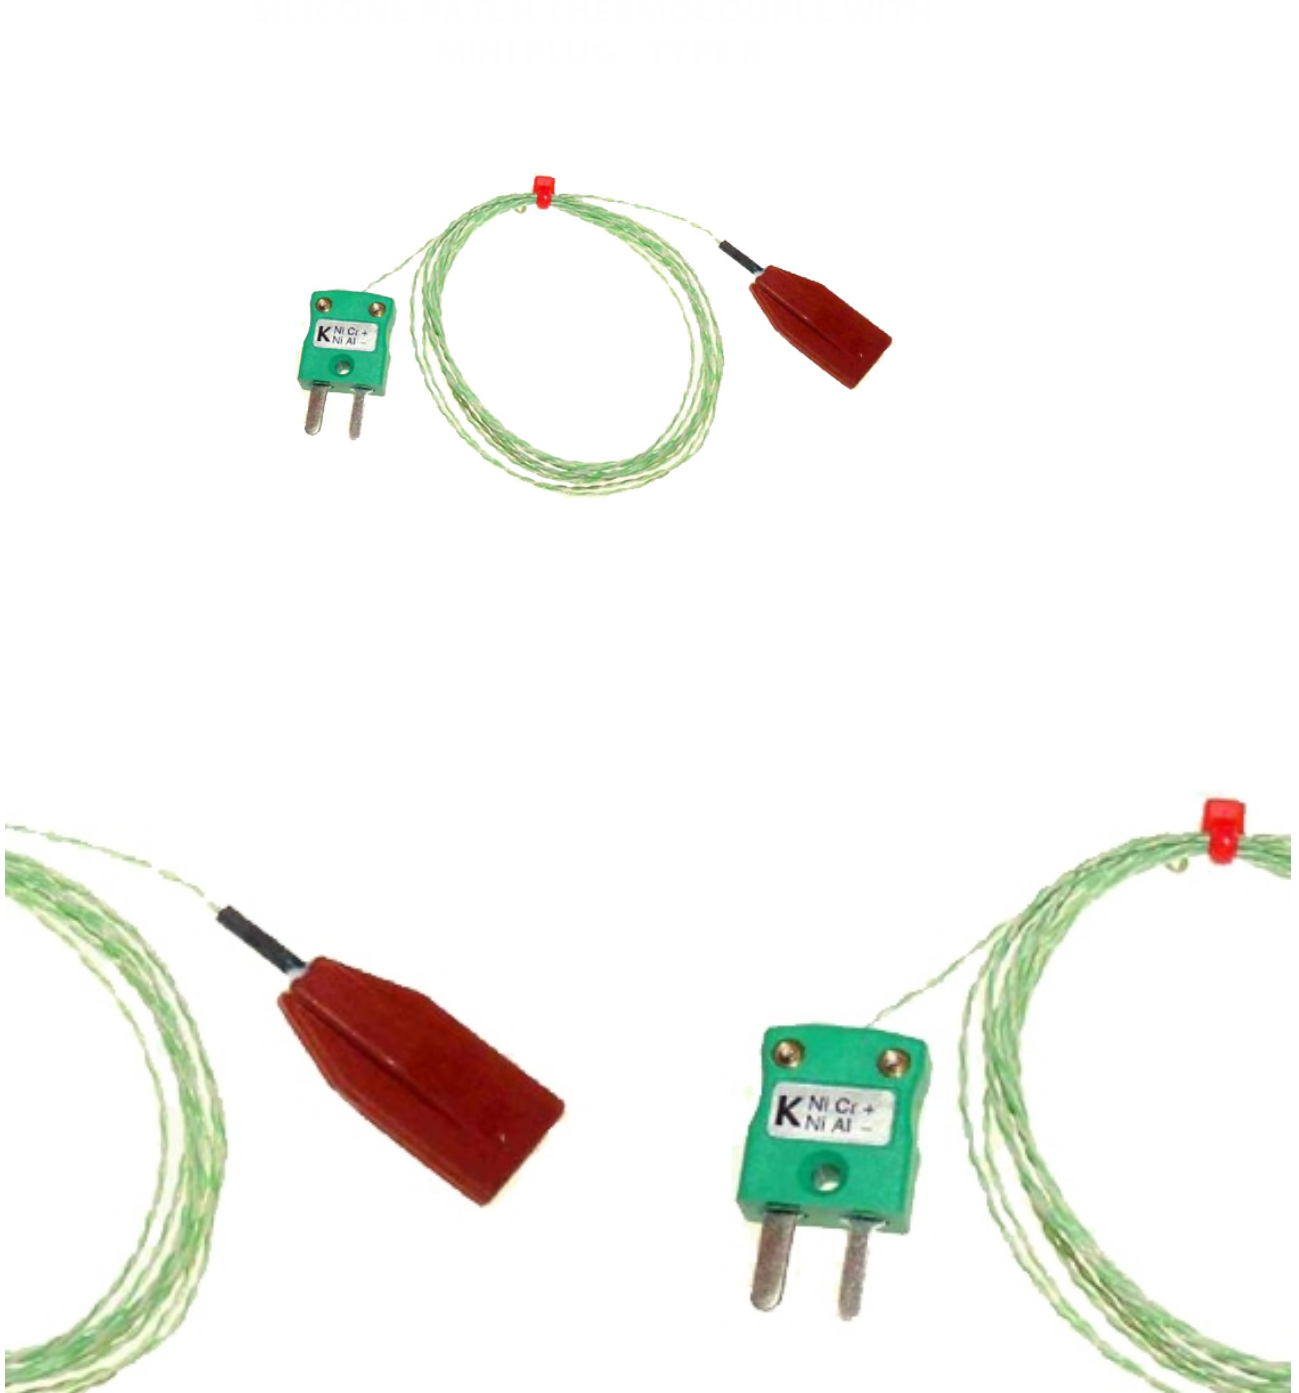

## IEC Silicone Patch Thermocouple, PFA with Miniature Plug - Type K

Labfacility are the UK's leading manufacturer of Temperature Sensors, Thermocouple Connectors and associated Temperature Instrumentation and stockings of Thermocouple Cables. The Company has been trading since 1971 and is ISO9001 accredited.

## Specifications

<b>General Description</b>	Resistant to many oils & chemicals
<b>Sensor Type</b>	Moulded silicone patch thermocouple, 30 x 15mm patch, self adhesive with aluminium foil backing.
<b>Thermocouple Type</b>	K
<b>Cable Length</b>	1 or 2 metre
<b>Cable Type</b>	PFA insulated twin-twist wire
<b>Termination Type</b>	Miniature flat pin plug, colour coded in accordance IEC 584
<b>Max. Temperature</b>	+150°C
<b>Min. Temperature</b>	-50°C