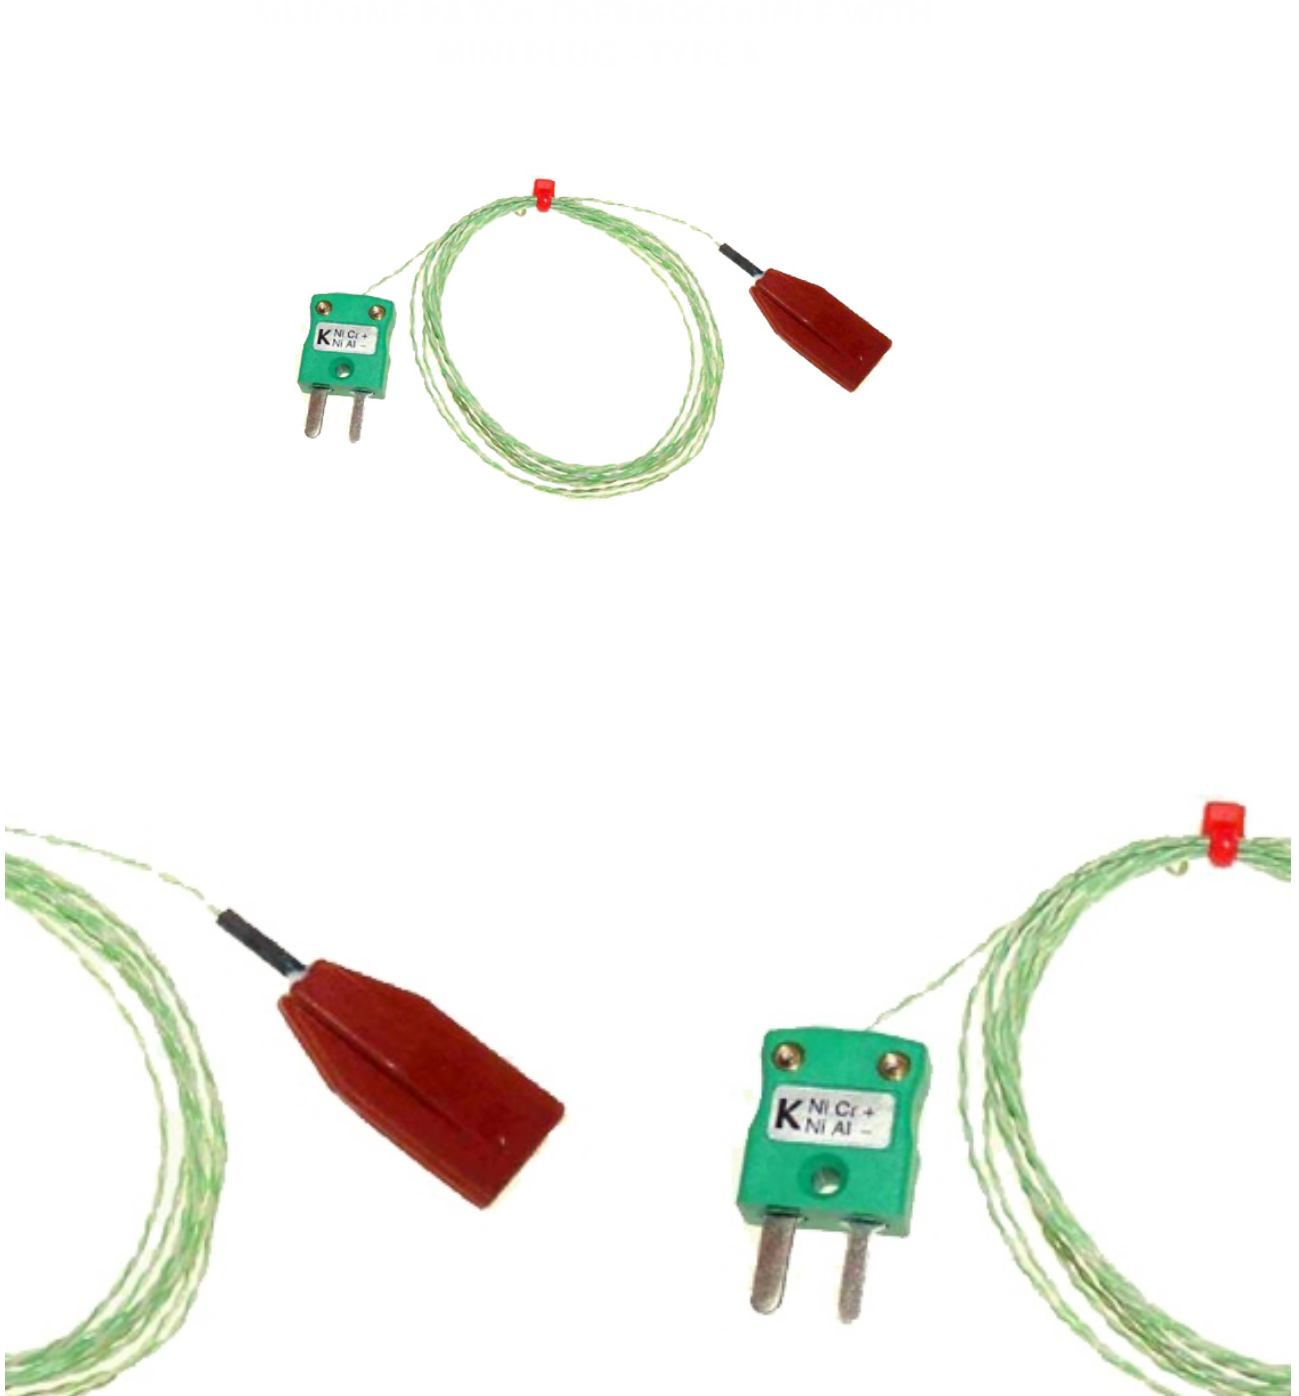

## IEC Silicone Patch Thermocouple, PFA with Miniature Plug - Type K

Labfacility are the UK's leading manufacturer of Temperature Sensors, Thermocouple Connectors and associated Temperature Instrumentation and stockings of Thermocouple Cables. The Company has been trading since 1971 and is ISO9001 accredited.

## Specifications

<b>General Description</b>	Resistant to many oils & chemicals
<b>Sensor Type</b>	Moulded silicone patch thermocouple, 30 x 15mm patch, self adhesive with aluminium foil backing.
<b>Thermocouple Type</b>	K
<b>Cable Length</b>	1 or 2 metre
<b>Cable Type</b>	PFA insulated twin-twist wire
<b>Termination Type</b>	Miniature flat pin plug, colour coded in accordance IEC 584
<b>Max. Temperature</b>	+150°C
<b>Min. Temperature</b>	-50°C