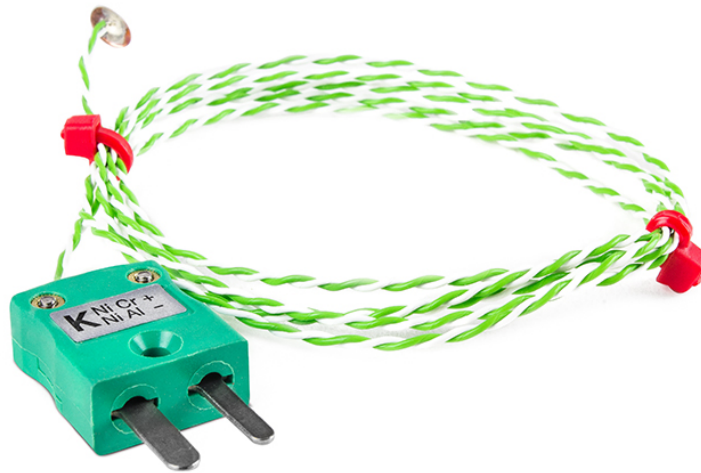

IEC Fine Wire Disc Thermocouple, PTFE with Miniature Plug - Type K,J

Labfacility are the UK's leading manufacturer of Temperature Sensors, Thermocouple Connectors and associated Temperature Instrumentation and stockings of Thermocouple Cables. The Company has been trading since 1971 and is ISO9001 accredited.

High temperature adhesive kapton strips (13x18mm x 5) for quick and easy attachment to surface/process. Copper disc, 6.35mm diameter x 0.3mm thick.

Specifications

General Description	Exposed junction thermocouple with Copper Disc brazed at tip
Sensor Type	Copper disc
Thermocouple Type	Type 'K' or 'J' IEC, Type 'K' BS
Thermocouple Junction	Grounded measuring junction
Cable Length	1 or 2 metre
Cable Type	1/0.2mm PTFE insulated twisted wire
Termination Type	Miniature flat pin plug, colour coded in accordance IEC 584