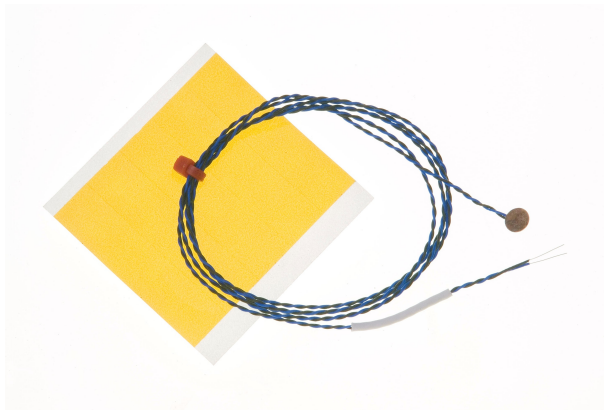

IEC Fine Wire Disc Thermocouple, PTFE with Miniature Plug - Type K,J

Labfacility are the UK's leading manufacturer of Temperature Sensors, Thermocouple Connectors and associated Temperature Instrumentation and stockings of Thermocouple Cables. The Company has been trading since 1971 and is ISO9001 accredited.

High temperature adhesive kapton strips (13x18mm x 5) for quick and easy attachment to surface/process. Copper disc, 6.35mm diameter x 0.3mm thick.

Specifications

General Description	Exposed junction thermocouple with Copper Disc brazed at tip
Sensor Type	Copper disc
Thermocouple Type	Type 'K' or 'J' IEC, Type 'K' BS
Thermocouple Junction	Grounded measuring junction
Cable Length	1 or 2 metre
Cable Type	1/0.2mm PTFE insulated twisted wire
Termination Type	Miniature flat pin plug, colour coded in accordance IEC 584