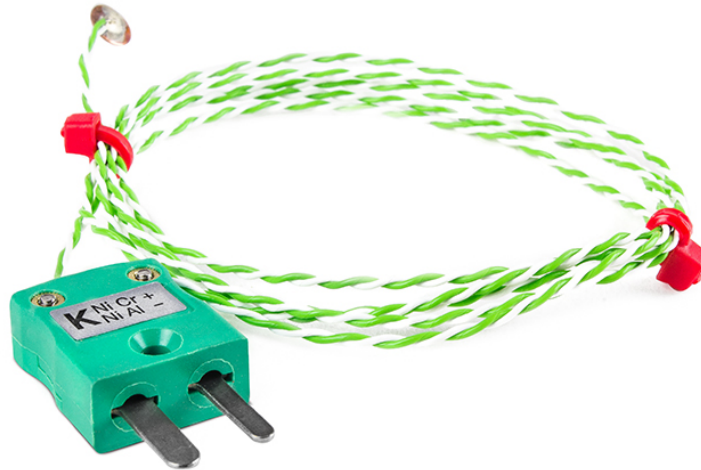

IEC Fine Wire Disc Thermocouple, PTFE with Miniature Plug - Type K,J

Labfacility are the UK's leading manufacturer of Temperature Sensors, Thermocouple Connectors and associated Temperature Instrumentation and stockings of Thermocouple Cables. The Company has been trading since 1971 and is ISO9001 accredited.

High temperature adhesive kapton strips (13x18mm x 5) for quick and easy attachment to surface/process. Copper disc, 6.35mm diameter x 0.3mm thick.

Specifications

General Description	Exposed junction thermocouple with Copper Disc brazed at tip
Sensor Type	Copper disc
Thermocouple Type	Type 'K' or 'J' IEC, Type 'K' BS
Thermocouple Junction	Grounded measuring junction
Cable Length	1 or 2 metre
Cable Type	1/0.2mm PTFE insulated twisted wire
Termination Type	Miniature flat pin plug, colour coded in accordance IEC 584