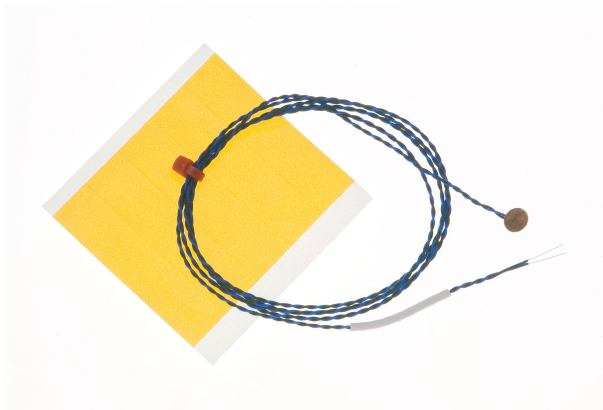

IEC Fine Wire Disc Thermocouple, PTFE with Miniature Plug - Type K,J

Labfacility are the UK's leading manufacturer of Temperature Sensors, Thermocouple Connectors and associated Temperature Instrumentation and stockings of Thermocouple Cables. The Company has been trading since 1971 and is ISO9001 accredited.

High temperature adhesive kapton strips (13x18mm x 5) for quick and easy attachment to surface/process. Copper disc, 6.35mm diameter x 0.3mm thick.

Specifications

General Description	Exposed junction thermocouple with Copper Disc brazed at tip
Sensor Type	Copper disc
Thermocouple Type	Type 'K' or 'J' IEC, Type 'K' BS
Thermocouple Junction	Grounded measuring junction
Cable Length	1 or 2 metre
Cable Type	1/0.2mm PTFE insulated twisted wire
Termination Type	Miniature flat pin plug, colour coded in accordance IEC 584