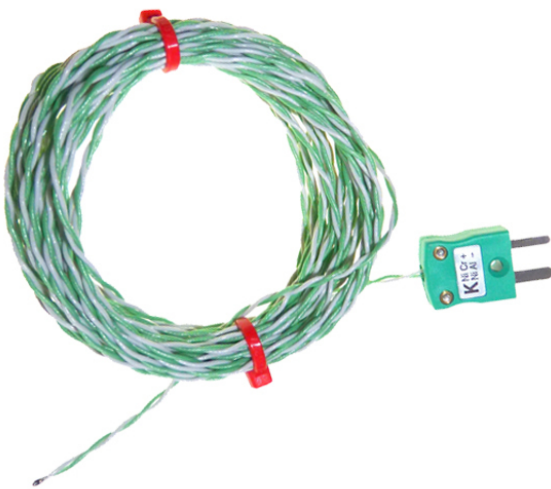

## PFA insulated Twin Twisted IEC Exposed Junction Thermocouple with Miniature Plug - Types K,J,T

[Click here to view product](#)

<b>Product Code</b>	XE-3530
<b>General Description</b>	Fast response, welded exposed junction
<b>Sensor Type</b>	Exposed Junction
<b>Thermocouple Type</b>	K, J & T
<b>Cable Length</b>	1, 2, 5 & 10m
<b>Cable Type</b>	Teflon® PFA insulated twin-twisted lead
<b>Core / Strands</b>	1/0.2mm, 1/0.315mm, 7/0.2mm, 1/0.5mm
<b>Termination Type</b>	Miniature flat pin plug, colour coded in accordance IEC 584
<b>Max. Temperature</b>	+250°C
<b>Min. Temperature</b>	-75°C

<b>Tolerance</b>	Class 1
<b>Standards Met</b>	IEC-584-3
<b>Connector Type</b>	Plug
<b>Connector Size</b>	Miniature