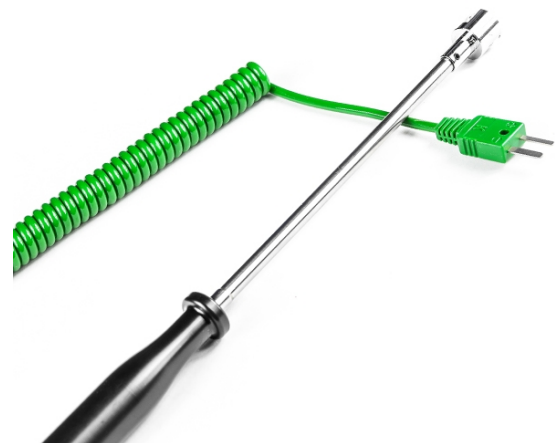

Handheld Surface Probe - Type K

Labfacility are the UK's leading manufacturer of Temperature Sensors, Thermocouple Connectors and associated Temperature Instrumentation and stockings of Thermocouple Cables. The Company has been trading since 1971 and is ISO9001 accredited.

Stainless steel sheath with a moulded handle and 2 metres of coiled extension cable terminated in a miniature thermocouple plug.

Specifications

Product Code	XE-3840-001
General Description	Handheld Surface Probe
Thermocouple Type	K
Calibration	IEC
Probe Diameter	15mm
Probe Length	170mm
Sheath Material	Stainless steel sheath
Cable Length	2m
Cable Termination	Fitted Plug
Max. Temperature	400°C
Series	Handheld Probe