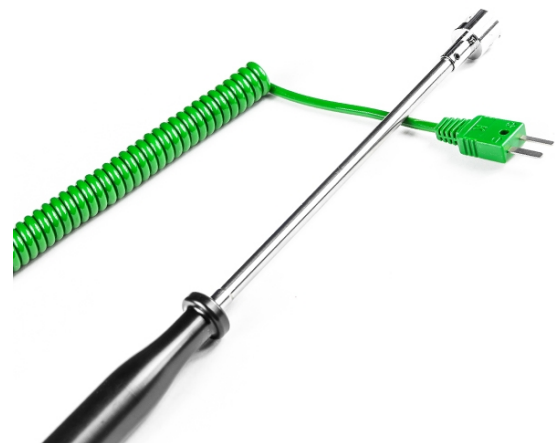

Handheld Surface Probe - Type K

Labfacility are the UK's leading manufacturer of Temperature Sensors, Thermocouple Connectors and associated Temperature Instrumentation and stockings of Thermocouple Cables. The Company has been trading since 1971 and is ISO9001 accredited.

Stainless steel sheath with a moulded handle and 2 metres of coiled extension cable terminated in a miniature thermocouple plug.

Specifications

Product Code	XE-3840-001
General Description	Handheld Surface Probe
Thermocouple Type	K
Calibration	IEC
Probe Diameter	15mm
Probe Length	170mm
Sheath Material	Stainless steel sheath
Cable Length	2m
Cable Termination	Fitted Plug
Max. Temperature	400°C