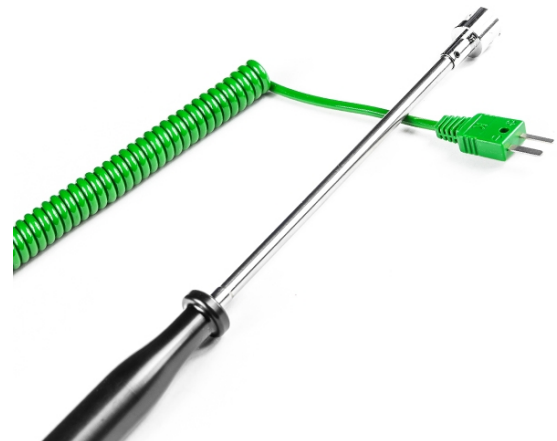

Handheld Surface Probe - Type K

Labfacility are the UK's leading manufacturer of Temperature Sensors, Thermocouple Connectors and associated Temperature Instrumentation and stockings of Thermocouple Cables. The Company has been trading since 1971 and is ISO9001 accredited.

Stainless steel sheath with a moulded handle and 2 metres of coiled extension cable terminated in a miniature thermocouple plug.

Specifications

Product Code	XE-3840-001
General Description	Handheld Surface Probe
Thermocouple Type	K
Calibration	IEC
Probe Diameter	15mm
Probe Length	170mm
Sheath Material	Stainless steel sheath
Cable Length	2m
Cable Termination	Fitted Plug
Max. Temperature	400°C