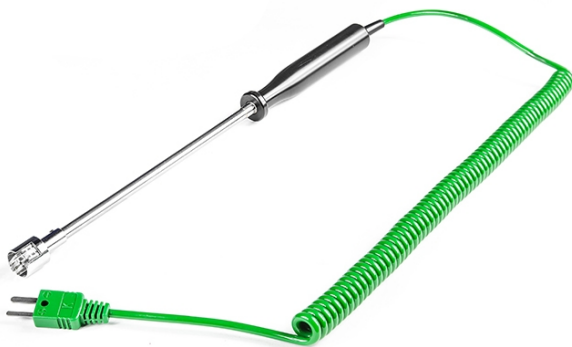

Handheld Surface Probe - Type K

Labfacility are the UK's leading manufacturer of Temperature Sensors, Thermocouple Connectors and associated Temperature Instrumentation and stockings of Thermocouple Cables. The Company has been trading since 1971 and is ISO9001 accredited.

Stainless steel sheath with a moulded handle and 2 metres of coiled extension cable terminated in a miniature thermocouple plug.

Specifications

Product Code	XE-3840-001
General Description	Handheld Surface Probe
Thermocouple Type	K
Calibration	IEC
Probe Diameter	15mm
Probe Length	170mm
Sheath Material	Stainless steel sheath
Cable Length	2m
Cable Termination	Fitted Plug
Max. Temperature	400°C