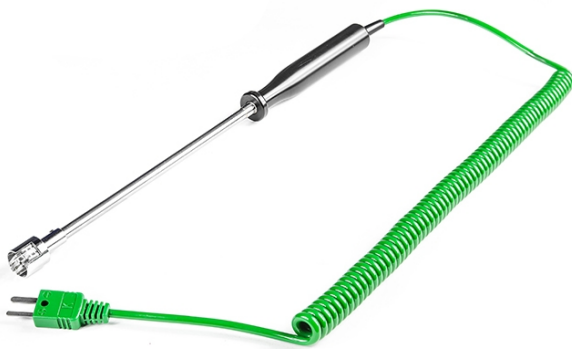

Handheld Surface Probe - Type K

Labfacility are the UK's leading manufacturer of Temperature Sensors, Thermocouple Connectors and associated Temperature Instrumentation and stockings of Thermocouple Cables. The Company has been trading since 1971 and is ISO9001 accredited.

Stainless steel sheath with a moulded handle and 2 metres of coiled extension cable terminated in a miniature thermocouple plug.

Specifications

Product Code	XE-3840-001
General Description	Handheld Surface Probe
Thermocouple Type	K
Calibration	IEC
Probe Diameter	15mm
Probe Length	170mm
Sheath Material	Stainless steel sheath
Cable Length	2m
Cable Termination	Fitted Plug
Max. Temperature	400°C