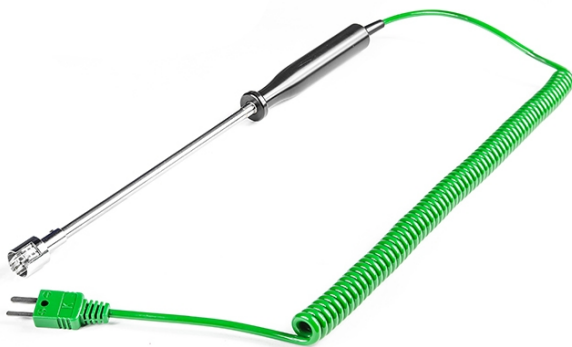

Handheld Surface Probe - Type K

Labfacility are the UK's leading manufacturer of Temperature Sensors, Thermocouple Connectors and associated Temperature Instrumentation and stockings of Thermocouple Cables. The Company has been trading since 1971 and is ISO9001 accredited.

Stainless steel sheath with a moulded handle and 2 metres of coiled extension cable terminated in a miniature thermocouple plug.

Specifications

Product Code	XE-3840-001
General Description	Handheld Surface Probe
Thermocouple Type	K
Calibration	IEC
Probe Diameter	15mm
Probe Length	170mm
Sheath Material	Stainless steel sheath
Cable Length	2m
Cable Termination	Fitted Plug
Max. Temperature	400°C
Series	Handheld Probe