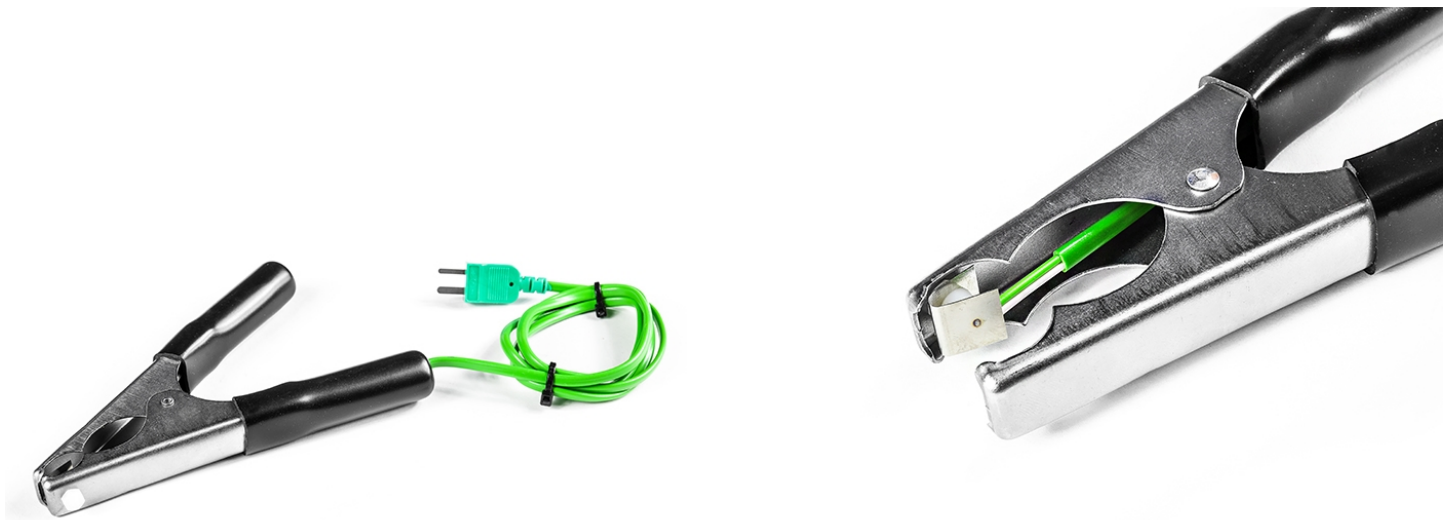

## Pipe Clamp Probe - type K

[Click here to view product](#)

<b>Product Code</b>	XE-3847-001
<b>General Description</b>	Pipe Clamp Probe
<b>Sensor Type</b>	Clamps onto pipes from 6 mm to 30 mm
<b>Thermocouple Type</b>	K
<b>Cable Length</b>	1m
<b>Cable Type</b>	PVC
<b>Cable Termination</b>	Miniature Plug
<b>Max. Temperature</b>	-10°C
<b>Min. Temperature</b>	+100°C
<b>Accuracy</b>	Response time less than 2 seconds