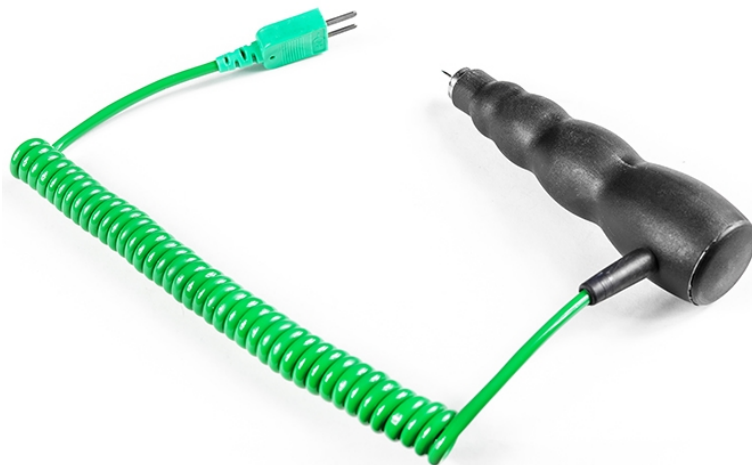

Fixed Racing Tyre Temperature Probe

Labfacility are the UK's leading manufacturer of Temperature Sensors, Thermocouple Connectors and associated Temperature Instrumentation and stockings of Thermocouple Cables. The Company has been trading since 1971 and is ISO9001 accredited.

Specifications

Product Code	XE-3891-001
General Description	Can be used with any digital thermometer with a type k mini input socket
Sensor Type	Fast response fixed racing tyre probe with a max depth of six millimetres
Thermocouple Type	K
Calibration	IEC
Probe Length	max depth of 6mm
Cable Length	1m
Cable Termination	Miniature Plug
Max. Temperature	+250°C
Min. Temperature	-50°C
Features #1	Junction Type: Grounded