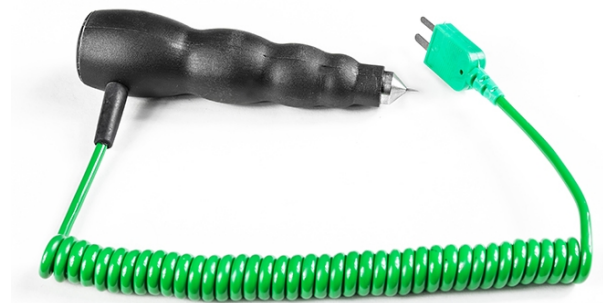

Fixed Racing Tyre Temperature Probe

Labfacility are the UK's leading manufacturer of Temperature Sensors, Thermocouple Connectors and associated Temperature Instrumentation and stockings of Thermocouple Cables. The Company has been trading since 1971 and is ISO9001 accredited.

Specifications

Product Code	XE-3891-001
General Description	Can be used with any digital thermometer with a type k mini input socket
Sensor Type	Fast response fixed racing tyre probe with a max depth of six millimetres
Thermocouple Type	K
Calibration	IEC
Probe Length	max depth of 6mm
Cable Length	1m
Cable Termination	Miniature Plug
Max. Temperature	+250°C
Min. Temperature	-50°C
Features #1	Junction Type: Grounded