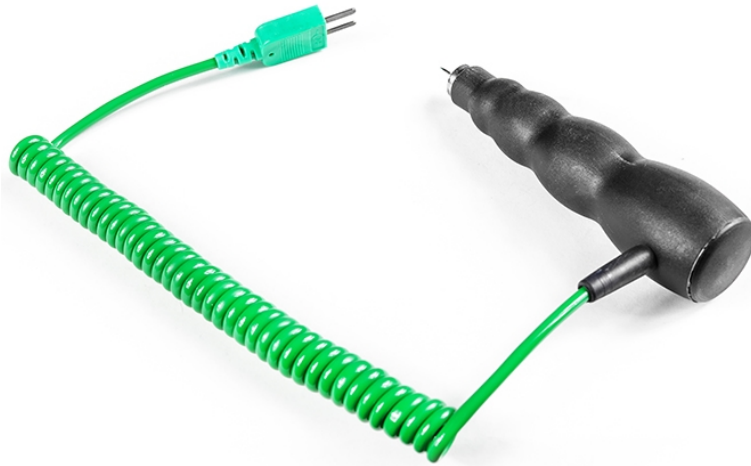

## Fixed Racing Tyre Temperature Probe

Labfacility are the UK's leading manufacturer of Temperature Sensors, Thermocouple Connectors and associated Temperature Instrumentation and stockings of Thermocouple Cables. The Company has been trading since 1971 and is ISO9001 accredited.

## Specifications

<b>Product Code</b>	XE-3891-001
<b>General Description</b>	Can be used with any digital thermometer with a type k mini input socket
<b>Sensor Type</b>	Fast response fixed racing tyre probe with a max depth of six millimetres
<b>Thermocouple Type</b>	K
<b>Calibration</b>	IEC
<b>Probe Length</b>	max depth of 6mm
<b>Cable Length</b>	1m
<b>Cable Termination</b>	Miniature Plug
<b>Max. Temperature</b>	+250°C
<b>Min. Temperature</b>	-50°C
<b>Features #1</b>	Junction Type: Grounded