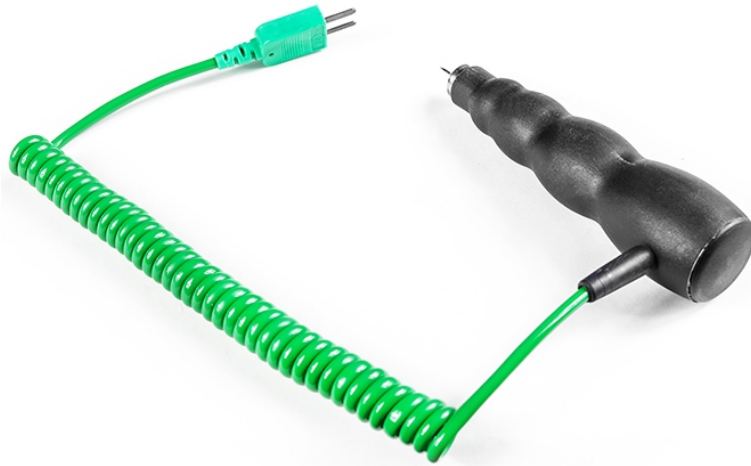

Fixed Racing Tyre Temperature Probe

Labfacility are the UK's leading manufacturer of Temperature Sensors, Thermocouple Connectors and associated Temperature Instrumentation and stockings of Thermocouple Cables. The Company has been trading since 1971 and is ISO9001 accredited.

Specifications

Product Code	XE-3891-001
General Description	Can be used with any digital thermometer with a type k mini input socket
Sensor Type	Fast response fixed racing tyre probe with a max depth of six millimetres
Thermocouple Type	K
Calibration	IEC
Probe Length	max depth of 6mm
Cable Length	1m
Cable Termination	Miniature Plug
Max. Temperature	+250°C
Min. Temperature	-50°C
Features #1	Junction Type: Grounded