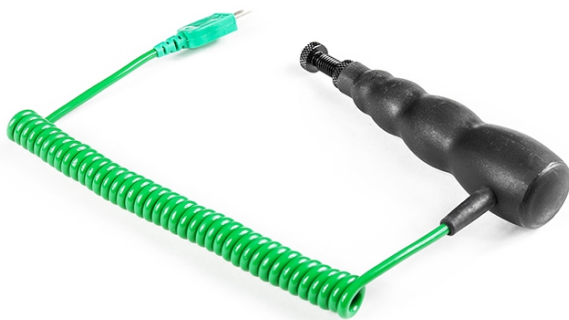

Adjustable Racing Tyre Temperature Probe

Labfacility are the UK's leading manufacturer of Temperature Sensors, Thermocouple Connectors and associated Temperature Instrumentation and stockings of Thermocouple Cables. The Company has been trading since 1971 and is ISO9001 accredited.

Specifications

Product Code	XE-3892-001
General Description	This very fast response racing tyre probe has a manual depth adjustment from 1 mm to 15 mm
Sensor Type	Can be used with any type K digital thermometer with a mini input socket.
Thermocouple Type	K
Probe Diameter	1.1mm
Probe Length	manual depth adjustment from 1 mm to 15 mm
Cable Length	1m
Cable Termination	Miniature Plug
Max. Temperature	+250°C
Min. Temperature	-50°C
Features #1	Junction Type: Grounded