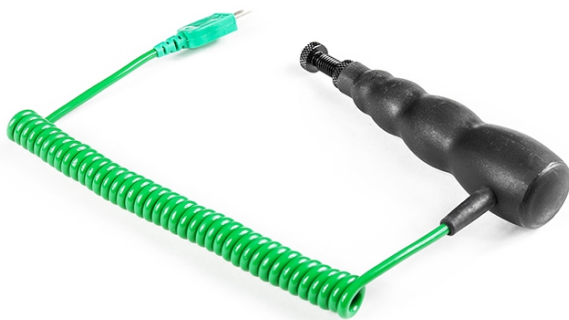

## Adjustable Racing Tyre Temperature Probe

Labfacility are the UK's leading manufacturer of Temperature Sensors, Thermocouple Connectors and associated Temperature Instrumentation and stockings of Thermocouple Cables. The Company has been trading since 1971 and is ISO9001 accredited.

## Specifications

<b>Product Code</b>	XE-3892-001
<b>General Description</b>	This very fast response racing tyre probe has a manual depth adjustment from 1 mm to 15 mm
<b>Sensor Type</b>	Can be used with any type K digital thermometer with a mini input socket.
<b>Thermocouple Type</b>	K
<b>Probe Diameter</b>	1.1mm
<b>Probe Length</b>	manual depth adjustment from 1 mm to 15 mm
<b>Cable Length</b>	1m
<b>Cable Termination</b>	Miniature Plug
<b>Max. Temperature</b>	+250°C
<b>Min. Temperature</b>	-50°C
<b>Features #1</b>	Junction Type: Grounded