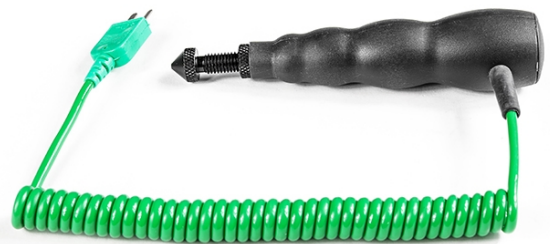

## Adjustable Racing Tyre Temperature Probe

Labfacility are the UK's leading manufacturer of Temperature Sensors, Thermocouple Connectors and associated Temperature Instrumentation and stockings of Thermocouple Cables. The Company has been trading since 1971 and is ISO9001 accredited.

## Specifications

<b>Product Code</b>	XE-3892-001
<b>General Description</b>	This very fast response racing tyre probe has a manual depth adjustment from 1 mm to 15 mm
<b>Sensor Type</b>	Can be used with any type K digital thermometer with a mini input socket.
<b>Thermocouple Type</b>	K
<b>Probe Diameter</b>	1.1mm
<b>Probe Length</b>	manual depth adjustment from 1 mm to 15 mm
<b>Cable Length</b>	1m
<b>Cable Termination</b>	Miniature Plug
<b>Max. Temperature</b>	+250°C
<b>Min. Temperature</b>	-50°C
<b>Features #1</b>	Junction Type: Grounded