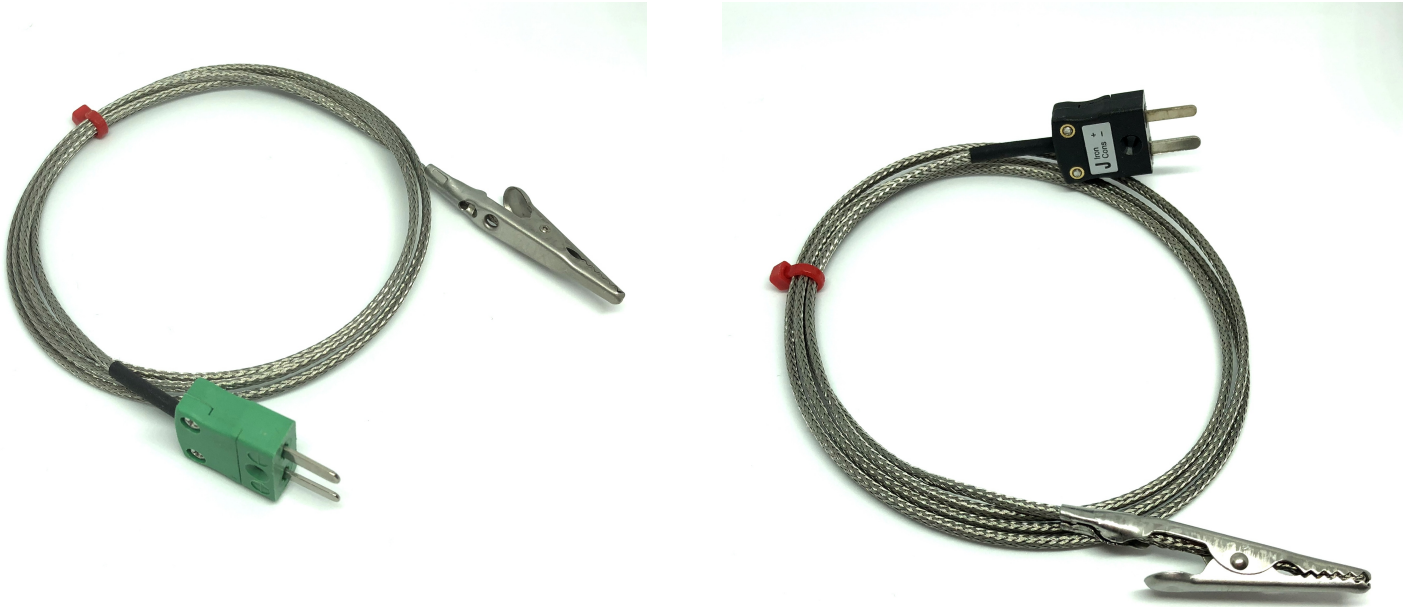

IEC Crocodile Clip Thermocouple with Glassfibre Stainless Steel Overbraided Cable - Type K,J

[Click here to view product](#)

Product Code	XE-5652
General Description	Crocodile Clip Thermocouple with Glassfibre Stainless Steel Overbraided Cable
Thermocouple Type	K or J
Thermocouple Junction	Grounded measuring junction
Cable Length	1 or 3 metre
Cable Type	stainless steel over-braided Glassfibre
Cable Termination	Miniature Plug
Max. Temperature	+ 250°C
Min. Temperature	-50°C