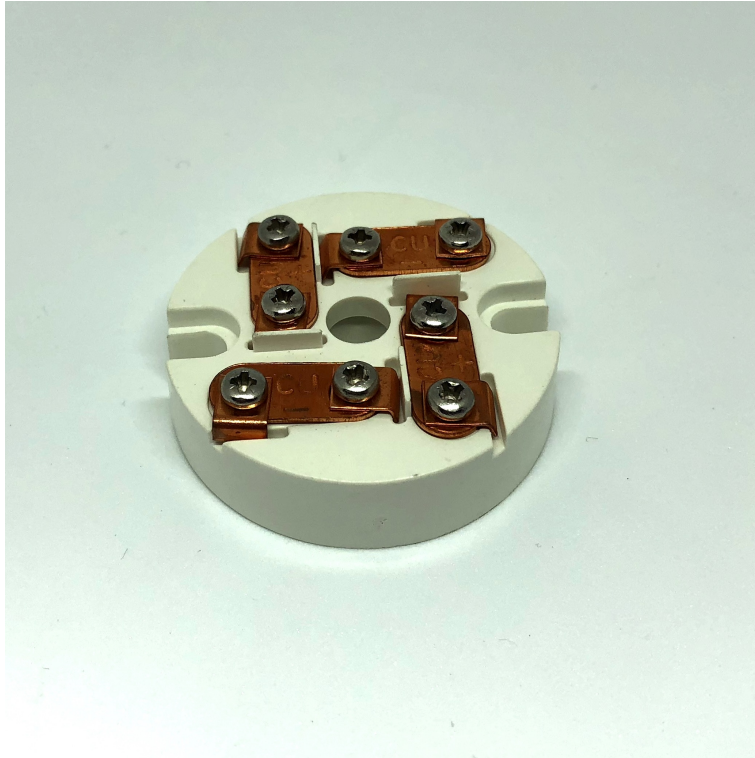

Terminal Blocks - Type CU White

Labfacility are the UK's leading manufacturer of Temperature Sensors, Thermocouple Connectors and associated Temperature Instrumentation and stockings of Thermocouple Cables. The Company has been trading since 1971 and is ISO9001 accredited.