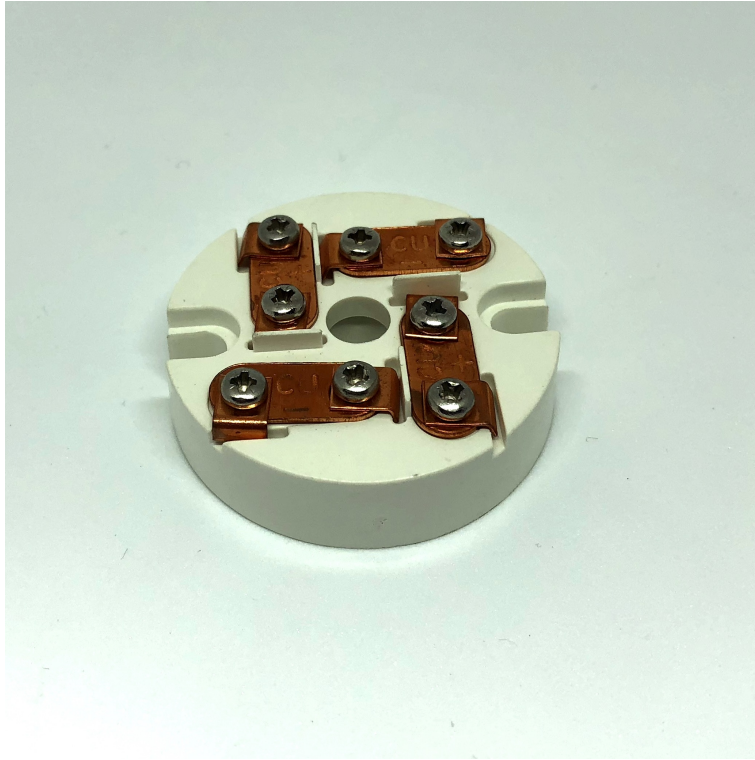

Terminal Blocks - Type CU White

Labfacility are the UK's leading manufacturer of Temperature Sensors, Thermocouple Connectors and associated Temperature Instrumentation and stockings of Thermocouple Cables. The Company has been trading since 1971 and is ISO9001 accredited.

Terminal blocks come in many different types and sizes to suit your terminal head.

Check carefully the dimensions of the fixing holes on your terminal head before choosing the correct block.

Way

Order Code

Colour

Diameter

Fixings

Fits Head

4

XE-3829-001

White

42mm

33mm

KNE, KNP, KPP, B, SCH4

Specifications

Material	Plastic
Fixing (Centres)	33mm
Colour	White

LABFACILITY

TEMPERATURE & PROCESS TECHNOLOGY

Dimensions	42mm Diameter
To Fit Head	KNE, KNP, KPP, B, SCH4
Sizes	4 Way
Thermocouple Type	CU