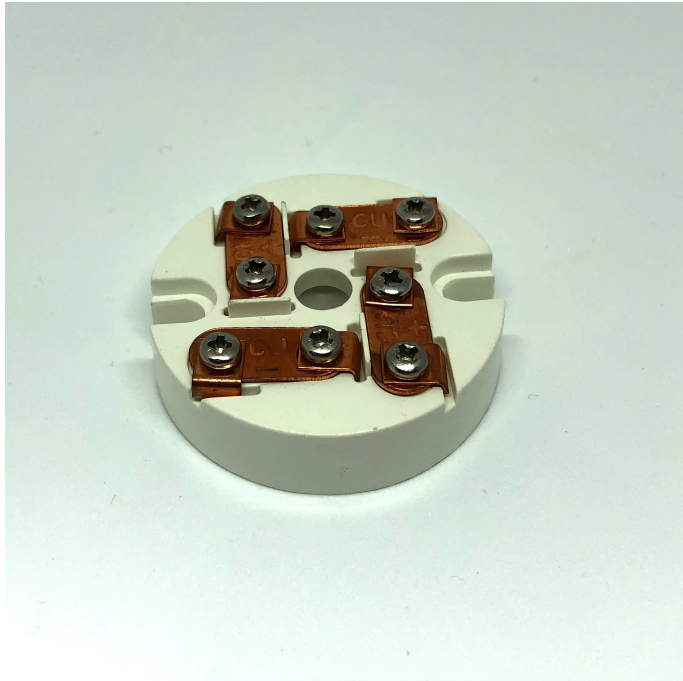

Terminal Blocks - Type CU White

[Click here to view product](#)

Product Code	XE-3829
Material	Plastic
Fixing (Centres)	33mm
Colour	White
Dimensions	42mm Diameter
To Fit Head	KNE, KNP, KPP, B, SCH4
Sizes	4 Way
Thermocouple Type	CU