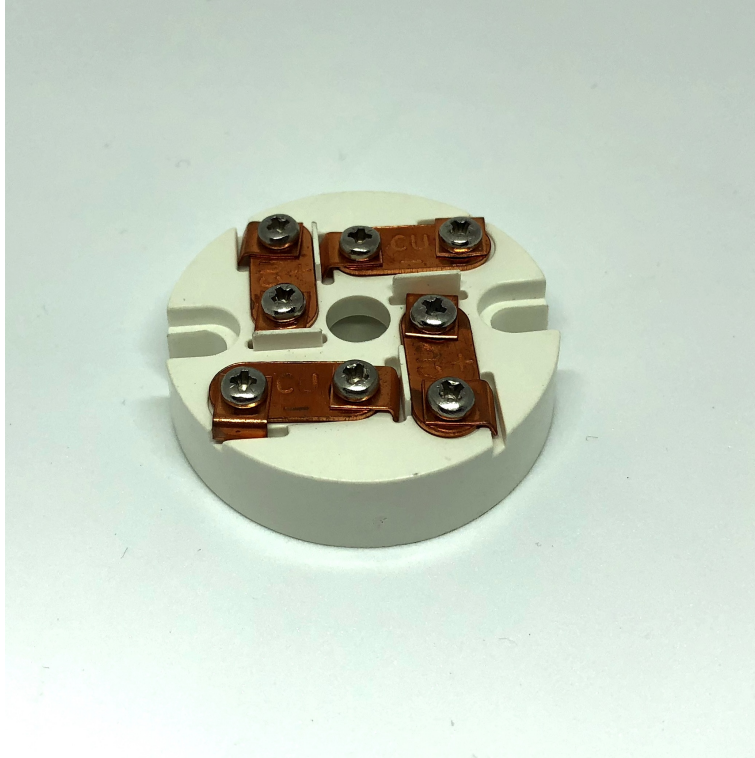

Terminal Blocks - Type CU White

Labfacility are the UK's leading manufacturer of Temperature Sensors, Thermocouple Connectors and associated Temperature Instrumentation and stockings of Thermocouple Cables. The Company has been trading since 1971 and is ISO9001 accredited.