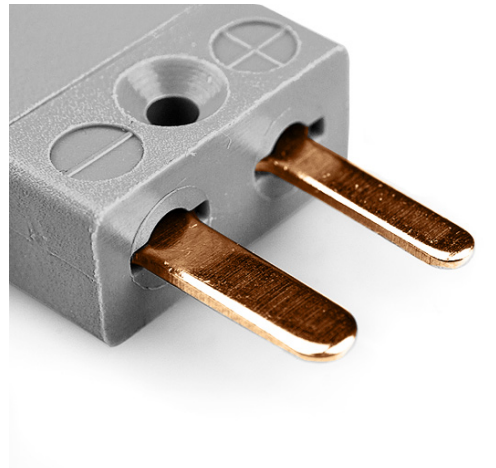

Miniature Thermocouple Connector Plug IM-B-M Type B IEC

Miniature in-line Plug
(dimensions in mm)

Labfacility are the UK's leading manufacturer of Temperature Sensors, Thermocouple Connectors and associated Temperature Instrumentation and stockings of Thermocouple Cables. The Company has been trading since 1971 and is ISO9001 accredited.

Miniature Thermocouple Connector Plug IM-B-M Type B IEC

With flat pins to suit thermocouple type and ideal for general purpose use, all contacts are polarised to ensure correct connection. These connectors will accept thermocouple cable up to 4mm in diameter.

Specifications**Specifications**

Product Code	XE-1350-001
General Description	Ideal for general purpose use. Contacts are polarised to ensure correct connection.
Thermocouple Type	B IEC
Connector Type	Plug
Connector Size	Miniature
Colour	Grey
Max. Temperature	220°C
Pins	Flat Pins
+Positive Contact	Copper
-Negative Contact	Copper
Standards Met	BS EN 50212:1997. RoHS