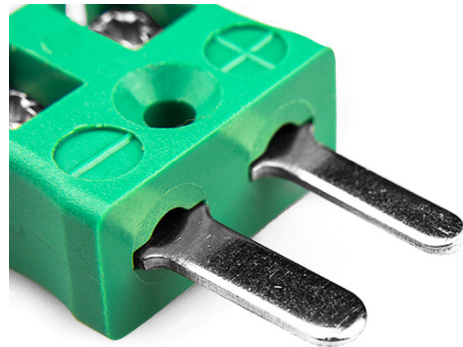

## Miniature Quick Wire Connector Thermocouple Plug IM-K-MQ Type K IEC

**Miniature in-line Plug - Quick Wire**  
(dimensions in mm)

Labfacility are the UK's leading manufacturer of Temperature Sensors, Thermocouple Connectors and associated Temperature Instrumentation and stockings of Thermocouple Cables. The Company has been trading since 1971 and is ISO9001 accredited.

**Miniature Thermocouple Connector Quick Wire Plug IM-K-MQ Type K IEC**

Miniature connector with flat plug pins. Easy jab-in connection for rapid termination. Just push-in wire & tighten screw.

**Specifications****Specifications**

<b>Product Code</b>	XE-1111-001
<b>General Description</b>	Easy jab-in connection for rapid termination.
<b>Thermocouple Type</b>	K IEC
<b>Connector Type</b>	Quick Wire Plug
<b>Connector Size</b>	Miniature
<b>Colour</b>	Green
<b>Max. Temperature</b>	220°C
<b>Pins</b>	Flat Pins
<b>+Positive Contact</b>	Nickel Chromium
<b>-Negative Contact</b>	Nickel Alloy
<b>Standards Met</b>	BS EN 50212:1997. RoHS