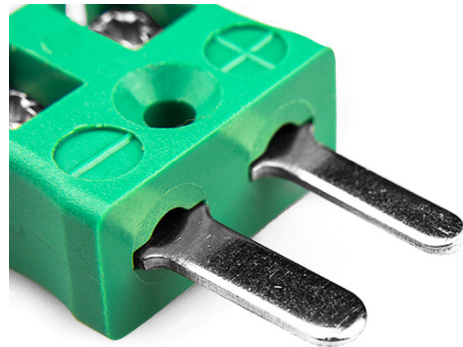

Miniature Quick Wire Connector Thermocouple Plug IM-K-MQ Type K IEC

Miniature in-line Plug - Quick Wire
(dimensions in mm)

Labfacility are the UK's leading manufacturer of Temperature Sensors, Thermocouple Connectors and associated Temperature Instrumentation and stockings of Thermocouple Cables. The Company has been trading since 1971 and is ISO9001 accredited.

Miniature Thermocouple Connector Quick Wire Plug IM-K-MQ Type K IEC

Miniature connector with flat plug pins. Easy jab-in connection for rapid termination. Just push-in wire & tighten screw.

Specifications**Specifications**

Product Code	XE-1111-001
General Description	Easy jab-in connection for rapid termination.
Thermocouple Type	K IEC
Connector Type	Quick Wire Plug
Connector Size	Miniature
Colour	Green
Max. Temperature	220°C
Pins	Flat Pins
+Positive Contact	Nickel Chromium
-Negative Contact	Nickel Alloy
Standards Met	BS EN 50212:1997. RoHS