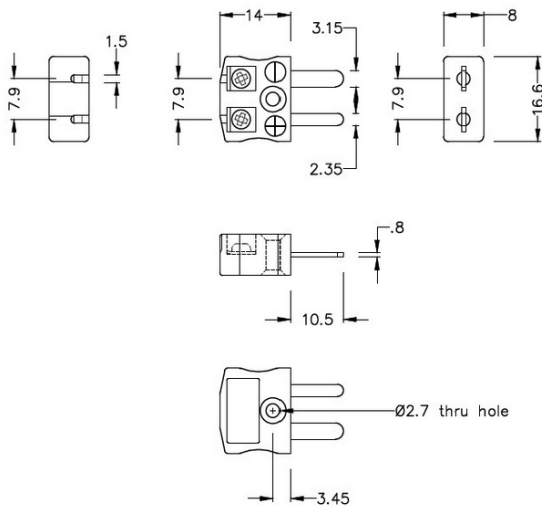

# Miniature Quick Wire Connector Thermocouple Plug IM-K-MQ Type K IEC

**Miniature in-line Plug - Quick Wire**  
(dimensions in mm)

Labfacility are the UK's leading manufacturer of Temperature Sensors, Thermocouple Connectors and associated Temperature Instrumentation and stockings of Thermocouple Cables. The Company has been trading since 1971 and is ISO9001 accredited.

**Miniature Thermocouple Connector Quick Wire Plug IM-K-MQ Type K IEC**

Miniature connector with flat plug pins. Easy jab-in connection for rapid termination. Just push-in wire & tighten screw.

**Specifications****Specifications**

<b>Product Code</b>	XE-1111-001
<b>General Description</b>	Easy jab-in connection for rapid termination.
<b>Thermocouple Type</b>	K IEC
<b>Connector Type</b>	Quick Wire Plug
<b>Connector Size</b>	Miniature
<b>Colour</b>	Green
<b>Max. Temperature</b>	220°C
<b>Pins</b>	Flat Pins
<b>+Positive Contact</b>	Nickel Chromium
<b>-Negative Contact</b>	Nickel Alloy
<b>Standards Met</b>	BS EN 50212:1997. RoHS