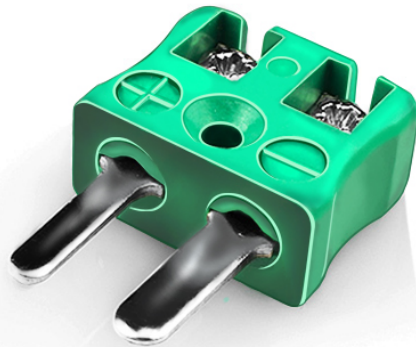

# Miniature Quick Wire Connector Thermocouple Plug IM-K-MQ Type K IEC

**Miniature in-line Plug - Quick Wire**  
(dimensions in mm)

Labfacility are the UK's leading manufacturer of Temperature Sensors, Thermocouple Connectors and associated Temperature Instrumentation and stockings of Thermocouple Cables. The Company has been trading since 1971 and is ISO9001 accredited.

**Miniature Thermocouple Connector Quick Wire Plug IM-K-MQ Type K IEC**

Miniature connector with flat plug pins. Easy jab-in connection for rapid termination. Just push-in wire & tighten screw.

**Specifications****Specifications**

<b>Product Code</b>	XE-1111-001
<b>General Description</b>	Easy jab-in connection for rapid termination.
<b>Thermocouple Type</b>	K IEC
<b>Connector Type</b>	Quick Wire Plug
<b>Connector Size</b>	Miniature
<b>Colour</b>	Green
<b>Max. Temperature</b>	220°C
<b>Pins</b>	Flat Pins
<b>+Positive Contact</b>	Nickel Chromium
<b>-Negative Contact</b>	Nickel Alloy
<b>Standards Met</b>	BS EN 50212:1997. RoHS