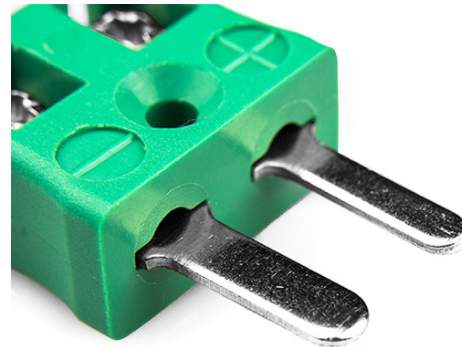

# Miniature Quick Wire Connector Thermocouple Plug IM-K-MQ Type K IEC

**Miniature in-line Plug - Quick Wire**  
(dimensions in mm)

Labfacility are the UK's leading manufacturer of Temperature Sensors, Thermocouple Connectors and associated Temperature Instrumentation and stockings of Thermocouple Cables. The Company has been trading since 1971 and is ISO9001 accredited.

**Miniature Thermocouple Connector Quick Wire Plug IM-K-MQ Type K IEC**

Miniature connector with flat plug pins. Easy jab-in connection for rapid termination. Just push-in wire & tighten screw.

**Specifications****Specifications**

<b>Product Code</b>	XE-1111-001
<b>General Description</b>	Easy jab-in connection for rapid termination.
<b>Thermocouple Type</b>	K IEC
<b>Connector Type</b>	Quick Wire Plug
<b>Connector Size</b>	Miniature
<b>Colour</b>	Green
<b>Max. Temperature</b>	220°C
<b>Pins</b>	Flat Pins
<b>+Positive Contact</b>	Nickel Chromium
<b>-Negative Contact</b>	Nickel Alloy
<b>Standards Met</b>	BS EN 50212:1997. RoHS