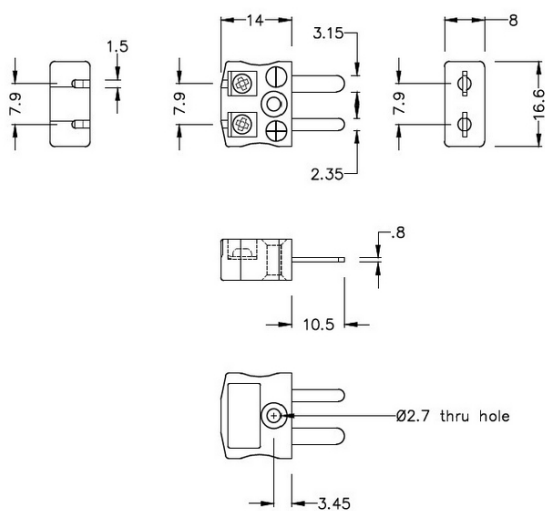

# Miniature Quick Wire Connector Thermocouple IM-J-MQ Plug Type J IEC

**Miniature in-line Plug - Quick Wire**  
(dimensions in mm)

Labfacility are the UK's leading manufacturer of Temperature Sensors, Thermocouple Connectors and associated Temperature Instrumentation and stockings of Thermocouple Cables. The Company has been trading since 1971 and is ISO9001 accredited.

**Miniature Thermocouple Connector Quick Wire Plug IM-J-MQ Type J IEC**

Miniature connector with flat plug pins. Easy jab-in connection for rapid termination. Just push-in wire & tighten screw.

**Specifications**
**Specifications**

<b>Product Code</b>	XE-1171-001
<b>General Description</b>	Easy jab-in connection for rapid termination.
<b>Thermocouple Type</b>	J IEC
<b>Connector Type</b>	Quick Wire Plug
<b>Connector Size</b>	Miniature
<b>Colour</b>	Black
<b>Max. Temperature</b>	220°C
<b>Pins</b>	Flat Pins
<b>+Positive Contact</b>	Iron
<b>-Negative Contact</b>	Copper Nickel
<b>Standards Met</b>	BS EN 50212:1997. RoHS