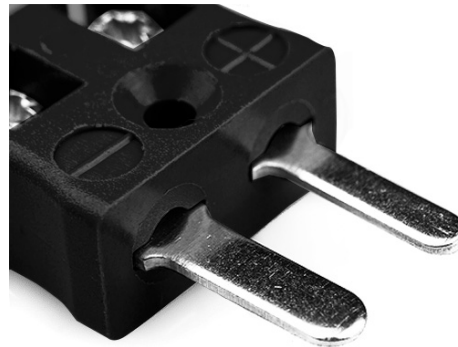

# Miniature Quick Wire Connector Thermocouple IM-J-MQ Plug Type J IEC

**Miniature in-line Plug - Quick Wire**  
(dimensions in mm)

Labfacility are the UK's leading manufacturer of Temperature Sensors, Thermocouple Connectors and associated Temperature Instrumentation and stockings of Thermocouple Cables. The Company has been trading since 1971 and is ISO9001 accredited.

**Miniature Thermocouple Connector Quick Wire Plug IM-J-MQ Type J IEC**

Miniature connector with flat plug pins. Easy jab-in connection for rapid termination. Just push-in wire & tighten screw.

**Specifications**
**Specifications**

<b>Product Code</b>	XE-1171-001
<b>General Description</b>	Easy jab-in connection for rapid termination.
<b>Thermocouple Type</b>	J IEC
<b>Connector Type</b>	Quick Wire Plug
<b>Connector Size</b>	Miniature
<b>Colour</b>	Black
<b>Max. Temperature</b>	220°C
<b>Pins</b>	Flat Pins
<b>+Positive Contact</b>	Iron
<b>-Negative Contact</b>	Copper Nickel
<b>Standards Met</b>	BS EN 50212:1997. RoHS