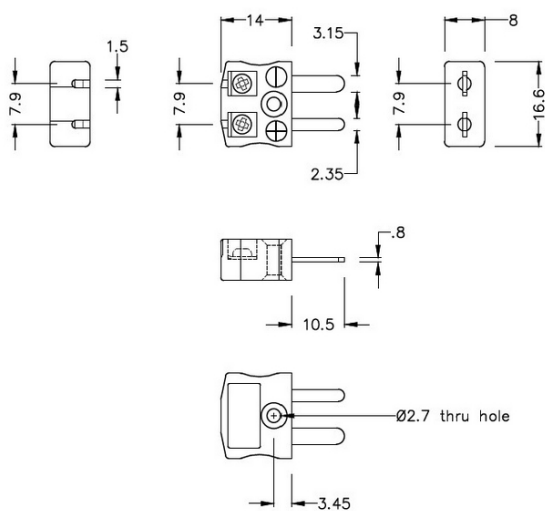

## Miniature Quick Wire Connector Thermocouple IM-J-MQ Plug Type J IEC

**Miniature in-line Plug - Quick Wire**  
(dimensions in mm)

Labfacility are the UK's leading manufacturer of Temperature Sensors, Thermocouple Connectors and associated Temperature Instrumentation and stockings of Thermocouple Cables. The Company has been trading since 1971 and is ISO9001 accredited.

**Miniature Thermocouple Connector Quick Wire Plug IM-J-MQ Type J IEC**

Miniature connector with flat plug pins. Easy jab-in connection for rapid termination. Just push-in wire & tighten screw.

**Specifications****Specifications**

<b>Product Code</b>	XE-1171-001
<b>General Description</b>	Easy jab-in connection for rapid termination.
<b>Thermocouple Type</b>	J IEC
<b>Connector Type</b>	Quick Wire Plug
<b>Connector Size</b>	Miniature
<b>Colour</b>	Black
<b>Max. Temperature</b>	220°C
<b>Pins</b>	Flat Pins
<b>+Positive Contact</b>	Iron
<b>-Negative Contact</b>	Copper Nickel
<b>Standards Met</b>	BS EN 50212:1997. RoHS