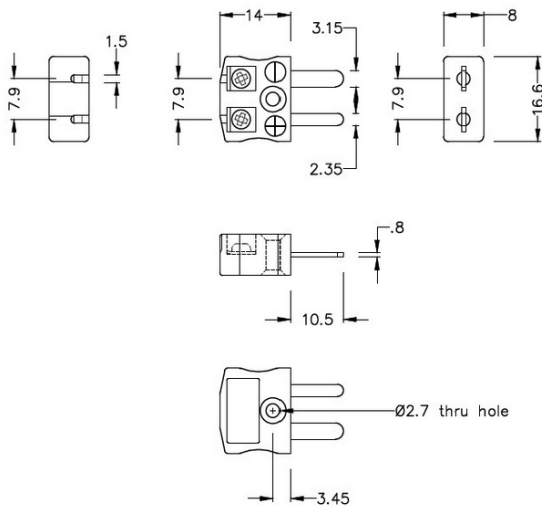

## Miniature Quick Wire Connector Thermocouple Plug IM-T-MQ Type T IEC

**Miniature in-line Plug - Quick Wire**  
(dimensions in mm)

Labfacility are the UK's leading manufacturer of Temperature Sensors, Thermocouple Connectors and associated Temperature Instrumentation and stockings of Thermocouple Cables. The Company has been trading since 1971 and is ISO9001 accredited.

**Miniature Thermocouple Connector Quick Wire Plug IM-T-MQ Type T IEC**

Miniature connector with flat plug pins. Easy jab-in connection for rapid termination. Just push-in wire & tighten screw.

**Specifications****Specifications**

<b>Product Code</b>	XE-1201-001
<b>General Description</b>	Easy jab-in connection for rapid termination.
<b>Thermocouple Type</b>	T IEC
<b>Connector Type</b>	Quick Wire Plug
<b>Connector Size</b>	Miniature
<b>Colour</b>	Brown
<b>Max. Temperature</b>	220°C
<b>Pins</b>	Flat Pins
<b>+Positive Contact</b>	Copper
<b>-Negative Contact</b>	Copper Nickel
<b>Standards Met</b>	BS EN 50212:1997. RoHS