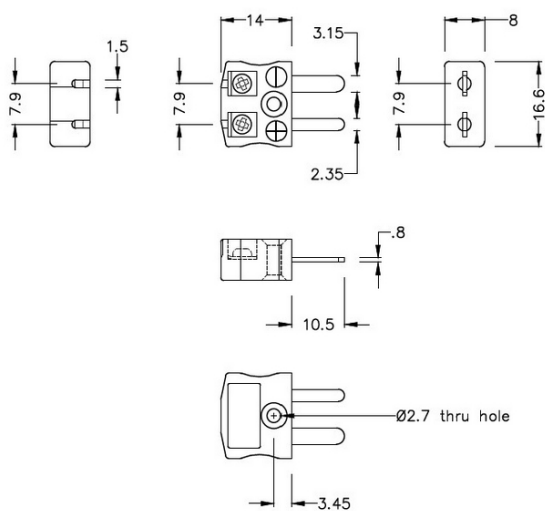

# Miniature Quick Wire Connector Thermocouple Plug IM-T-MQ Type T IEC

**Miniature in-line Plug - Quick Wire**  
(dimensions in mm)

Labfacility are the UK's leading manufacturer of Temperature Sensors, Thermocouple Connectors and associated Temperature Instrumentation and stockings of Thermocouple Cables. The Company has been trading since 1971 and is ISO9001 accredited.

**Miniature Thermocouple Connector Quick Wire Plug IM-T-MQ Type T IEC**

Miniature connector with flat plug pins. Easy jab-in connection for rapid termination. Just push-in wire & tighten screw.

**Specifications****Specifications**

<b>Product Code</b>	XE-1201-001
<b>General Description</b>	Easy jab-in connection for rapid termination.
<b>Thermocouple Type</b>	T IEC
<b>Connector Type</b>	Quick Wire Plug
<b>Connector Size</b>	Miniature
<b>Colour</b>	Brown
<b>Max. Temperature</b>	220°C
<b>Pins</b>	Flat Pins
<b>+Positive Contact</b>	Copper
<b>-Negative Contact</b>	Copper Nickel
<b>Standards Met</b>	BS EN 50212:1997. RoHS