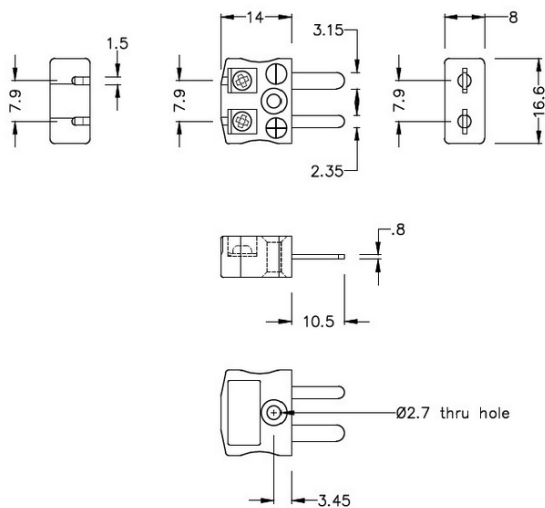

Miniature Quick Wire Connector Thermocouple Plug IM-T-MQ Type T IEC

Miniature in-line Plug - Quick Wire
(dimensions in mm)

Labfacility are the UK's leading manufacturer of Temperature Sensors, Thermocouple Connectors and associated Temperature Instrumentation and stockings of Thermocouple Cables. The Company has been trading since 1971 and is ISO9001 accredited.

Miniature Thermocouple Connector Quick Wire Plug IM-T-MQ Type T IEC

Miniature connector with flat plug pins. Easy jab-in connection for rapid termination. Just push-in wire & tighten screw.

Specifications**Specifications**

Product Code	XE-1201-001
General Description	Easy jab-in connection for rapid termination.
Thermocouple Type	T IEC
Connector Type	Quick Wire Plug
Connector Size	Miniature
Colour	Brown
Max. Temperature	220°C
Pins	Flat Pins
+Positive Contact	Copper
-Negative Contact	Copper Nickel
Standards Met	BS EN 50212:1997. RoHS