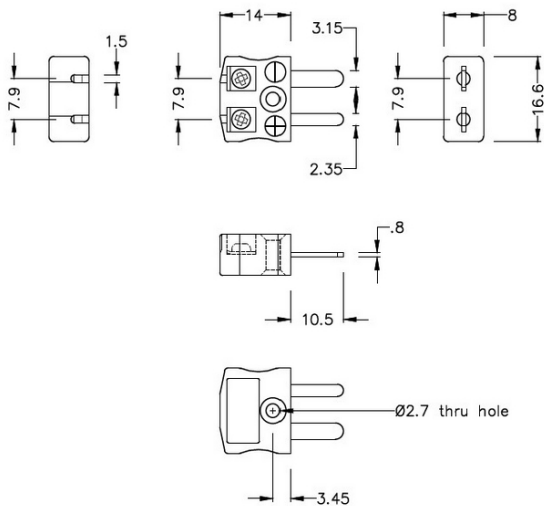

Miniature Quick Wire Connector Thermocouple Plug IM-T-MQ Type T IEC

Miniature in-line Plug - Quick Wire
(dimensions in mm)

Labfacility are the UK's leading manufacturer of Temperature Sensors, Thermocouple Connectors and associated Temperature Instrumentation and stockings of Thermocouple Cables. The Company has been trading since 1971 and is ISO9001 accredited.

Miniature Thermocouple Connector Quick Wire Plug IM-T-MQ Type T IEC

Miniature connector with flat plug pins. Easy jab-in connection for rapid termination. Just push-in wire & tighten screw.

Specifications
Specifications

Product Code	XE-1201-001
General Description	Easy jab-in connection for rapid termination.
Thermocouple Type	T IEC
Connector Type	Quick Wire Plug
Connector Size	Miniature
Colour	Brown
Max. Temperature	220°C
Pins	Flat Pins
+Positive Contact	Copper
-Negative Contact	Copper Nickel
Standards Met	BS EN 50212:1997. RoHS