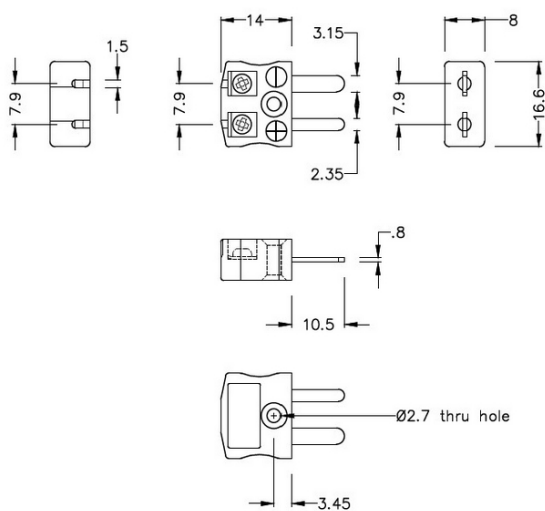

Miniature Quick Wire Connector Thermocouple Plug IM-T-MQ Type T IEC

Miniature in-line Plug - Quick Wire
(dimensions in mm)

Labfacility are the UK's leading manufacturer of Temperature Sensors, Thermocouple Connectors and associated Temperature Instrumentation and stockings of Thermocouple Cables. The Company has been trading since 1971 and is ISO9001 accredited.

Miniature Thermocouple Connector Quick Wire Plug IM-T-MQ Type T IEC

Miniature connector with flat plug pins. Easy jab-in connection for rapid termination. Just push-in wire & tighten screw.

Specifications**Specifications**

Product Code	XE-1201-001
General Description	Easy jab-in connection for rapid termination.
Thermocouple Type	T IEC
Connector Type	Quick Wire Plug
Connector Size	Miniature
Colour	Brown
Max. Temperature	220°C
Pins	Flat Pins
+Positive Contact	Copper
-Negative Contact	Copper Nickel
Standards Met	BS EN 50212:1997. RoHS