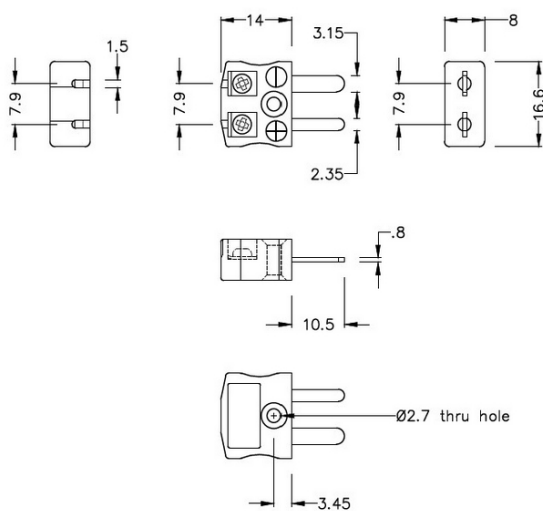

## Miniature Quick Wire Connector Thermocouple Plug IM-R/S-MQ Type R/S IEC

**Miniature in-line Plug - Quick Wire**  
(dimensions in mm)

Labfacility are the UK's leading manufacturer of Temperature Sensors, Thermocouple Connectors and associated Temperature Instrumentation and stockings of Thermocouple Cables. The Company has been trading since 1971 and is ISO9001 accredited.

**Miniature Thermocouple Connector Quick Wire Plug IM-R/S-MQ Type R/S IEC**

Miniature connector with flat plug pins. Easy jab-in connection for rapid termination. Just push-in wire & tighten screw.

**Specifications****Specifications**

<b>Product Code</b>	XE-1301-001
<b>General Description</b>	Easy jab-in connection for rapid termination.
<b>Thermocouple Type</b>	R/S IEC
<b>Connector Type</b>	Quick Wire Plug
<b>Connector Size</b>	Miniature
<b>Colour</b>	Orange
<b>Max. Temperature</b>	220°C
<b>Pins</b>	Flat Pins
<b>+Positive Contact</b>	Copper
<b>-Negative Contact</b>	Copper Alloy
<b>Standards Met</b>	BS EN 50212:1997. RoHS