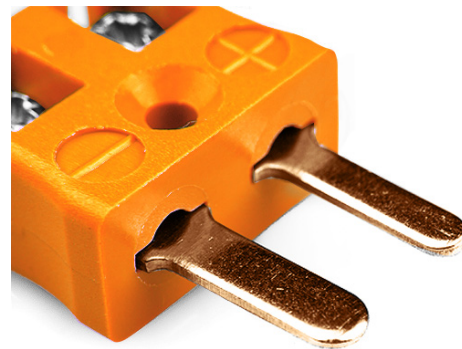

## Miniature Quick Wire Connector Thermocouple Plug IM-R/S-MQ Type R/S IEC

**Miniature in-line Plug - Quick Wire**  
(dimensions in mm)

Labfacility are the UK's leading manufacturer of Temperature Sensors, Thermocouple Connectors and associated Temperature Instrumentation and stockings of Thermocouple Cables. The Company has been trading since 1971 and is ISO9001 accredited.

**Miniature Thermocouple Connector Quick Wire Plug IM-R/S-MQ Type R/S IEC**

Miniature connector with flat plug pins. Easy jab-in connection for rapid termination. Just push-in wire & tighten screw.

**Specifications****Specifications**

<b>Product Code</b>	XE-1301-001
<b>General Description</b>	Easy jab-in connection for rapid termination.
<b>Thermocouple Type</b>	R/S IEC
<b>Connector Type</b>	Quick Wire Plug
<b>Connector Size</b>	Miniature
<b>Colour</b>	Orange
<b>Max. Temperature</b>	220°C
<b>Pins</b>	Flat Pins
<b>+Positive Contact</b>	Copper
<b>-Negative Contact</b>	Copper Alloy
<b>Standards Met</b>	BS EN 50212:1997. RoHS