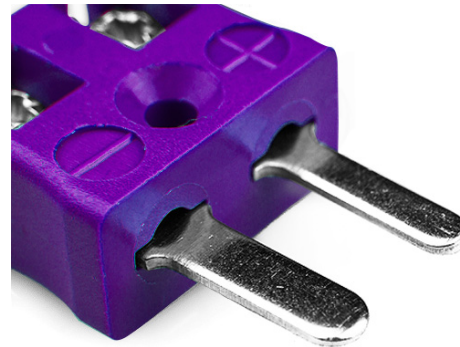

Miniature Quick Wire Connector Thermocouple Plug IM-E-MQ Type E IEC

Miniature in-line Plug - Quick Wire
(dimensions in mm)

Labfacility are the UK's leading manufacturer of Temperature Sensors, Thermocouple Connectors and associated Temperature Instrumentation and stockings of Thermocouple Cables. The Company has been trading since 1971 and is ISO9001 accredited.

Miniature Thermocouple Connector Quick Wire Plug IM-E-MQ Type E IEC

Miniature connector with flat plug pins. Easy jab-in connection for rapid termination. Just push-in wire & tighten screw.

Specifications**Specifications**

| | |
|----------------------------|---|
| Product Code | XE-1341-001 |
| General Description | Easy jab-in connection for rapid termination. |
| Thermocouple Type | E IEC |
| Connector Type | Quick Wire Plug |
| Connector Size | Miniature |
| Colour | Violet |
| Max. Temperature | 220°C |
| Pins | Flat Pins |
| +Positive Contact | Nickel Chromium |
| -Negative Contact | Copper Nickel |
| Standards Met | BS EN 50212:1997. RoHS |