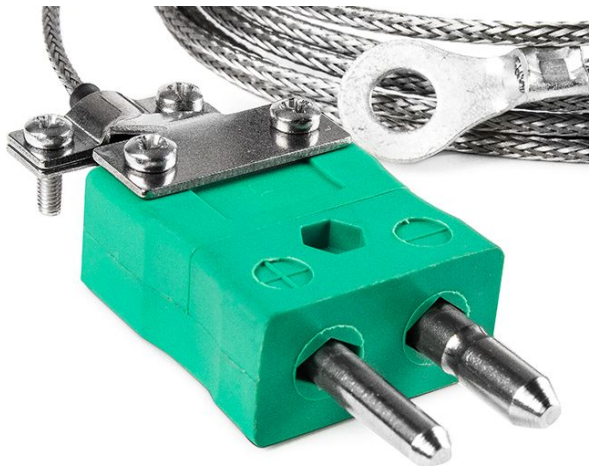

## IEC Washer Thermocouple, Glassfibre insulated Cable with Stainless Steel Over-Braid Terminating in Bare tails or Standard Plug - Type K

Labfacility are the UK's leading manufacturer of Temperature Sensors, Thermocouple Connectors and associated Temperature Instrumentation and stockings of Thermocouple Cables. The Company has been trading since 1971 and is ISO9001 accredited.

## Specifications

<b>General Description</b>	Thermocouple housed in a washer eyelet
<b>Thermocouple Type</b>	K or J
<b>Thermocouple Junction</b>	Grounded tip for quick response
<b>Cable Length</b>	2m
<b>Cable Type</b>	Glassfibre insulated, stainless steel overbraided
<b>Core / Strands</b>	7/0.2mm
<b>Termination Type</b>	Either tails or standard plug termination
<b>Max. Temperature</b>	+350°C
<b>Washer</b>	3.5mm, 4.0mm, 5.0mm, 6.0mm, 8.0mm & 10.0mm clearance hole available