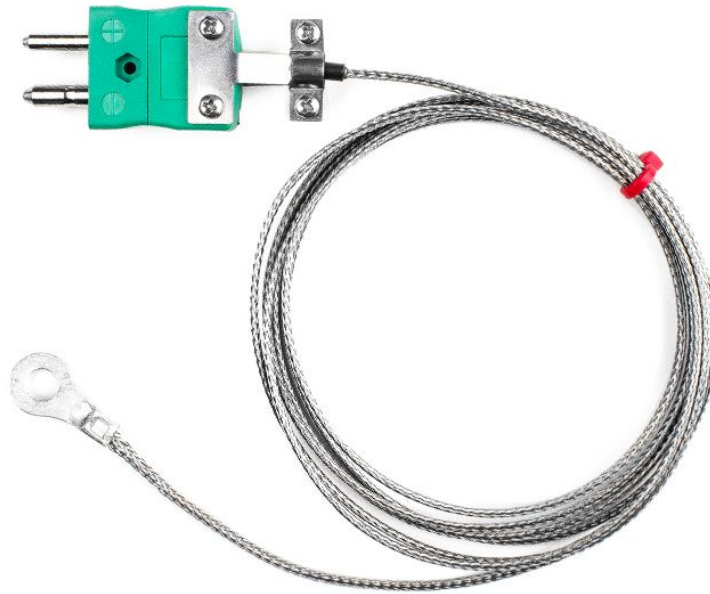

## IEC Washer Thermocouple, Glassfibre insulated Cable with Stainless Steel Over-Braid Terminating in Bare tails or Standard Plug - Type K

Labfacility are the UK's leading manufacturer of Temperature Sensors, Thermocouple Connectors and associated Temperature Instrumentation and stockings of Thermocouple Cables. The Company has been trading since 1971 and is ISO9001 accredited.

## Specifications

<b>General Description</b>	Thermocouple housed in a washer eyelet
<b>Thermocouple Type</b>	K or J
<b>Thermocouple Junction</b>	Grounded tip for quick response
<b>Cable Length</b>	2m
<b>Cable Type</b>	Glassfibre insulated, stainless steel overbraided
<b>Core / Strands</b>	7/0.2mm
<b>Termination Type</b>	Either tails or standard plug termination
<b>Max. Temperature</b>	+350°C
<b>Washer</b>	3.5mm, 4.0mm, 5.0mm, 6.0mm, 8.0mm & 10.0mm clearance hole available