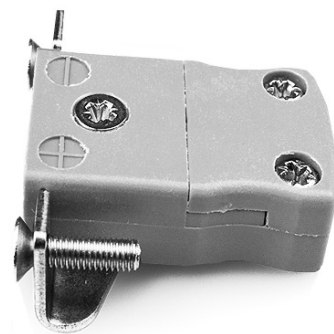

Miniature Panel Mount Thermocouple Connector with Stainless Steel Bracket IM-B-SSPF Type B IEC

Miniature in-line Socket with stainless steel mounting bracket
(dimensions in mm)

Labfacility are the UK's leading manufacturer of Temperature Sensors, Thermocouple Connectors and associated Temperature Instrumentation and stockings of Thermocouple Cables. The Company has been trading since 1971 and is ISO9001 accredited.

Miniature Panel Mount Thermocouple Connector with Stainless Steel Bracket IM-B-SSPF Type B IEC

Stainless steel bracket simply fitted to connector. Fully enclosed terminals with cable port seal

Specifications**Specifications**

| | |
|----------------------------|---|
| Product Code | XE-1358-001 |
| General Description | Fully enclosed terminals with cable port seal |
| Thermocouple Type | B IEC |
| Connector Type | Socket with SS Bracket |
| Connector Size | Miniature |
| Colour | Grey |
| Max. Temperature | 220°C |
| +Positive Contact | Copper |
| -Negative Contact | Copper |
| Standards Met | BS EN 50212:1997. RoHS |