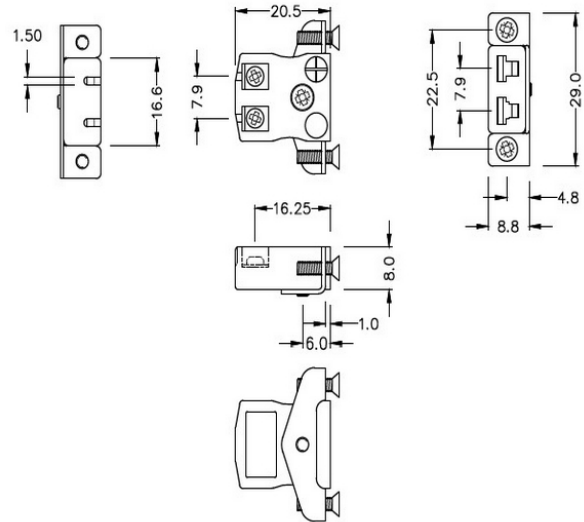

Miniature Quick Wire Thermocouple Connector Panel Mount with Stainless Steel Bracket IM-K-SSPFQ Type K IEC

**Miniature Socket -
Quick Wire with stainless steel mounting bracket**
(dimensions in mm)

[Click here to view product](#)

Product Code	XE-1106-001
General Description	Contacts are polarized to ensure correct connection
Thermocouple Type	K IEC
Connector Type	Quick Wire Socket with SS Bracket
Connector Size	Miniature
Colour	Green
Max. Temperature	220°C
+Positive Contact	Nickel Chromium
-Negative Contact	Nickel Alloy
Standards Met	BS EN 50212:1997. RoHS