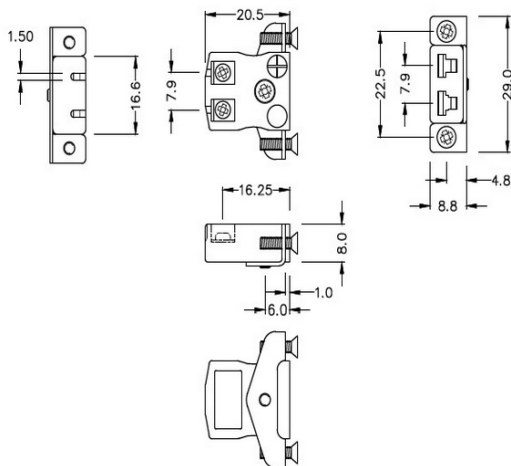

Miniature Quick Wire Thermocouple Connector Panel Mount with Stainless Steel Bracket IM-K-SSPFQ Type K IEC

Miniature Socket -

Quick Wire with stainless steel mounting bracket

(dimensions in mm)

Labfacility are the UK's leading manufacturer of Temperature Sensors, Thermocouple Connectors and associated Temperature Instrumentation and stockings of Thermocouple Cables. The Company has been trading since 1971 and is ISO9001 accredited.

Miniature Quick Wire Thermocouple Connector Panel Mount with Stainless Steel Bracket IM-K-SSPFQ Type K IEC

Miniature size sockets supplied with stainless steel brackets, allows quick, reliable, rugged fitting into panel

Specifications**Specifications**

| | |
|----------------------------|---|
| Product Code | XE-1106-001 |
| General Description | Contacts are polarized to ensure correct connection |
| Thermocouple Type | K IEC |
| Connector Type | Quick Wire Socket with SS Bracket |
| Connector Size | Miniature |
| Colour | Green |
| Max. Temperature | 220°C |
| +Positive Contact | Nickel Chromium |
| -Negative Contact | Nickel Alloy |
| Standards Met | BS EN 50212:1997. RoHS |