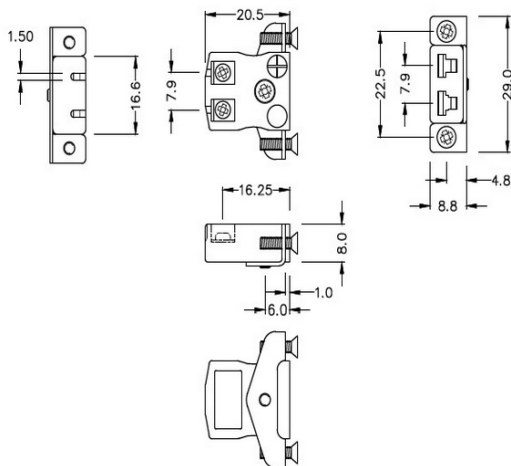

# Miniature Quick Wire Thermocouple Connector Panel Mount with Stainless Steel Bracket IM-T-SSPFQ Type T IEC

**Miniature Socket -**

**Quick Wire with stainless steel mounting bracket**

(dimensions in mm)

**Miniature Quick Wire Thermocouple Connector Panel Mount with Stainless Steel Bracket IM-T-SSPFQ Type T IEC**

Miniature size sockets supplied with stainless steel brackets, allows quick, reliable, rugged fitting into panel

**Specifications****Specifications**

<b>Product Code</b>	XE-1196-001
<b>General Description</b>	Contacts are polarized to ensure correct connection
<b>Thermocouple Type</b>	T IEC
<b>Connector Type</b>	Quick Wire Socket with SS Bracket
<b>Connector Size</b>	Miniature
<b>Colour</b>	Brown
<b>Max. Temperature</b>	220°C
<b>+Positive Contact</b>	Copper
<b>-Negative Contact</b>	Copper Nickel
<b>Standards Met</b>	BS EN 50212:1997. RoHS