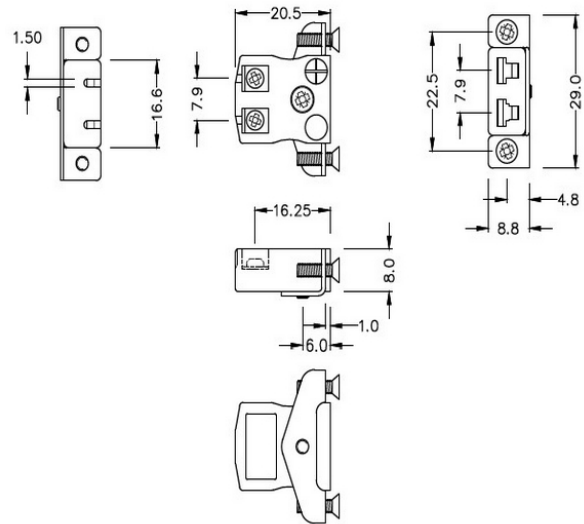

# Miniature Quick Wire Thermocouple Connector Panel Mount with Stainless Steel Bracket IM-N-SSPFQ Type N IEC

**Miniature Socket -  
Quick Wire with stainless steel mounting bracket**  
(dimensions in mm)

[Click here to view product](#)

<b>Product Code</b>	XE-1256-001
<b>General Description</b>	Contacts are polarized to ensure correct connection
<b>Thermocouple Type</b>	N IEC
<b>Connector Type</b>	Quick Wire Socket with SS Bracket
<b>Connector Size</b>	Miniature
<b>Colour</b>	Pink
<b>Max. Temperature</b>	220°C
<b>+Positive Contact</b>	Nickel / Chromium / Silicon
<b>-Negative Contact</b>	Nickel Silicon
<b>Standards Met</b>	BS EN 50212:1997. RoHS