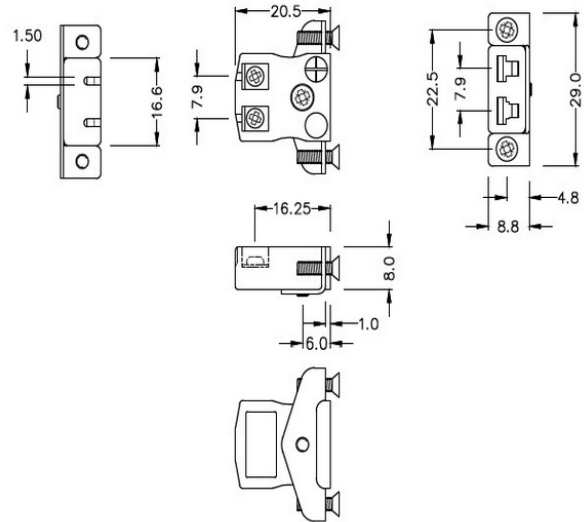

Miniature Quick Wire Thermocouple Connector Panel Mount with Stainless Steel Bracket IM-R/S-SSPFQ Type R/S IEC

**Miniature Socket -
Quick Wire with stainless steel mounting bracket**
(dimensions in mm)

[Click here to view product](#)

Product Code	XE-1296-001
General Description	Contacts are polarized to ensure correct connection
Thermocouple Type	R/S IEC
Connector Type	Quick Wire Socket with SS Bracket
Connector Size	Miniature
Colour	Orange
Max. Temperature	220°C
+Positive Contact	Copper
-Negative Contact	Copper Alloy
Standards Met	BS EN 50212:1997. RoHS