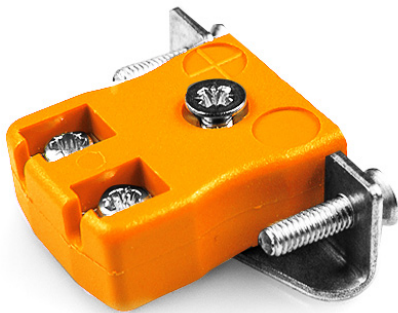

Miniature Quick Wire Thermocouple Connector Panel Mount with Stainless Steel Bracket IM-R/S-SSPFQ Type R/S IEC

**Miniature Socket -
Quick Wire with stainless steel mounting bracket**
(dimensions in mm)

[Click here to view product](#)

Product Code	XE-1296-001
General Description	Contacts are polarized to ensure correct connection
Thermocouple Type	R/S IEC
Connector Type	Quick Wire Socket with SS Bracket
Connector Size	Miniature
Colour	Orange
Max. Temperature	220°C
+Positive Contact	Copper
-Negative Contact	Copper Alloy
Standards Met	BS EN 50212:1997. RoHS