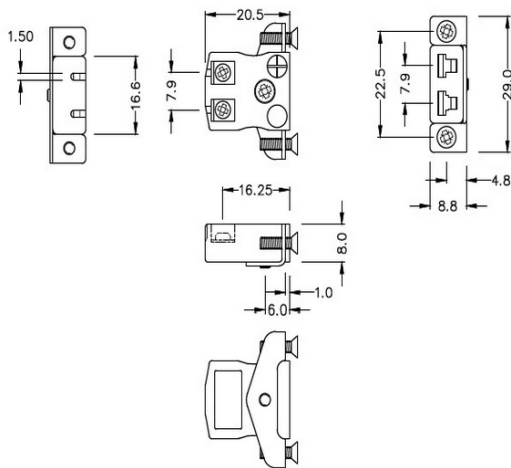

Miniature Quick Wire Thermocouple Connector Panel Mount with Stainless Steel Bracket IM-R/S-SSPFQ Type R/S IEC

Miniature Socket -

Quick Wire with stainless steel mounting bracket

(dimensions in mm)

Labfacility are the UK's leading manufacturer of Temperature Sensors, Thermocouple Connectors and associated Temperature Instrumentation and stockings of Thermocouple Cables. The Company has been trading since 1971 and is ISO9001 accredited.

**Miniature Quick Wire Thermocouple Connector Panel Mount with Stainless Steel Bracket IM-R/S-SSPFQ
Type R/S IEC**

Miniature size sockets supplied with stainless steel brackets, allows quick, reliable, rugged fitting into panel

Specifications**Specifications**

Product Code	XE-1296-001
General Description	Contacts are polarized to ensure correct connection
Thermocouple Type	R/S IEC
Connector Type	Quick Wire Socket with SS Bracket
Connector Size	Miniature
Colour	Orange
Max. Temperature	220°C
+Positive Contact	Copper
-Negative Contact	Copper Alloy
Standards Met	BS EN 50212:1997. RoHS