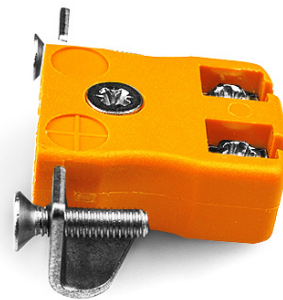

Miniature Quick Wire Thermocouple Connector Panel Mount with Stainless Steel Bracket IM-R/S-SSPFQ Type R/S IEC

Miniature Socket -

Quick Wire with stainless steel mounting bracket

(dimensions in mm)

Labfacility are the UK's leading manufacturer of Temperature Sensors, Thermocouple Connectors and associated Temperature Instrumentation and stockings of Thermocouple Cables. The Company has been trading since 1971 and is ISO9001 accredited.

**Miniature Quick Wire Thermocouple Connector Panel Mount with Stainless Steel Bracket IM-R/S-SSPFQ
Type R/S IEC**

Miniature size sockets supplied with stainless steel brackets, allows quick, reliable, rugged fitting into panel

Specifications**Specifications**

Product Code	XE-1296-001
General Description	Contacts are polarized to ensure correct connection
Thermocouple Type	R/S IEC
Connector Type	Quick Wire Socket with SS Bracket
Connector Size	Miniature
Colour	Orange
Max. Temperature	220°C
+Positive Contact	Copper
-Negative Contact	Copper Alloy
Standards Met	BS EN 50212:1997. RoHS