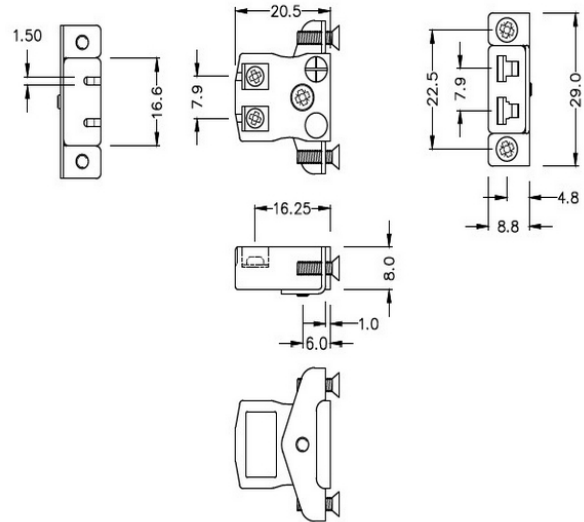

Miniature Quick Wire Thermocouple Connector Panel Mount with Stainless Steel Bracket IM-E-SSPFQ Type E IEC

**Miniature Socket -
Quick Wire with stainless steel mounting bracket**
(dimensions in mm)

[Click here to view product](#)

Product Code	XE-1336-001
General Description	Contacts are polarized to ensure correct connection
Thermocouple Type	E IEC
Connector Type	Quick Wire Socket with SS Bracket
Connector Size	Miniature
Colour	Violet
Max. Temperature	220°C
+Positive Contact	Nickel Chromium
-Negative Contact	Copper Nickel
Standards Met	BS EN 50212:1997. RoHS