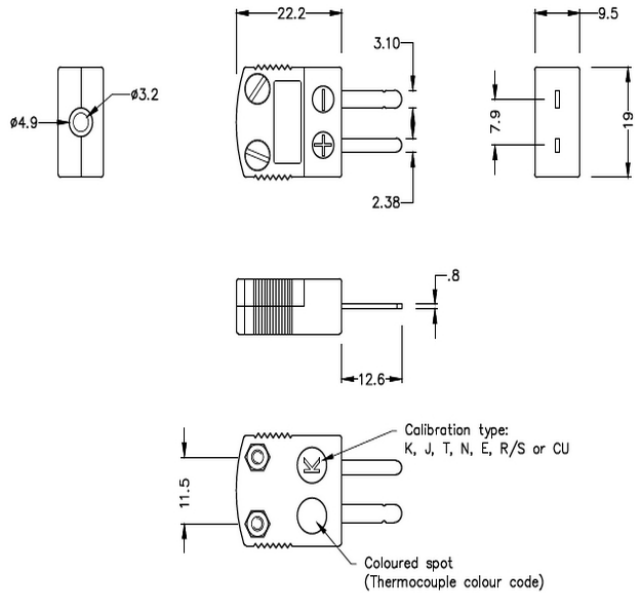

Miniature High-Temperature (650°C) Ceramic Thermocouple Plug IM-T-M-HTC Type T IEC

Miniature Hi-Temp Ceramic in-line Plug - HTC
(dimensions in mm)

[Click here to view product](#)

Product Code	XE-1203-001
---------------------	-------------