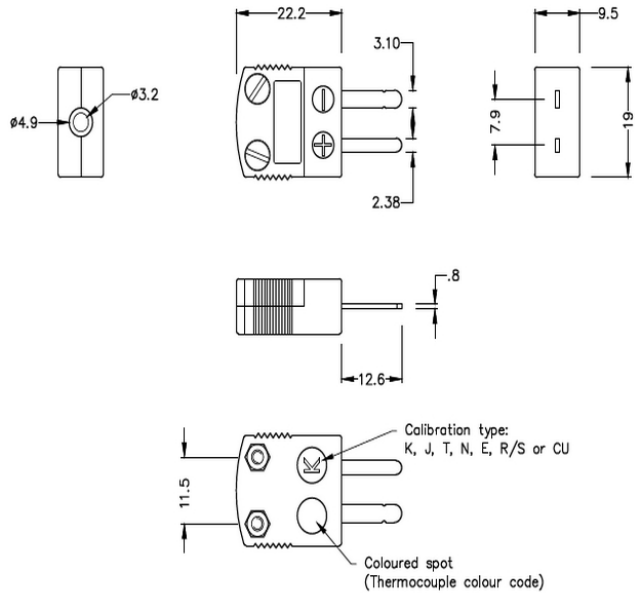

Miniature High-Temperature (650°C) Ceramic Thermocouple Plug IM-N-M-HTC Type N IEC

Miniature Hi-Temp Ceramic in-line Plug - HTC
(dimensions in mm)

[Click here to view product](#)

Product Code	XE-1263-001
---------------------	-------------