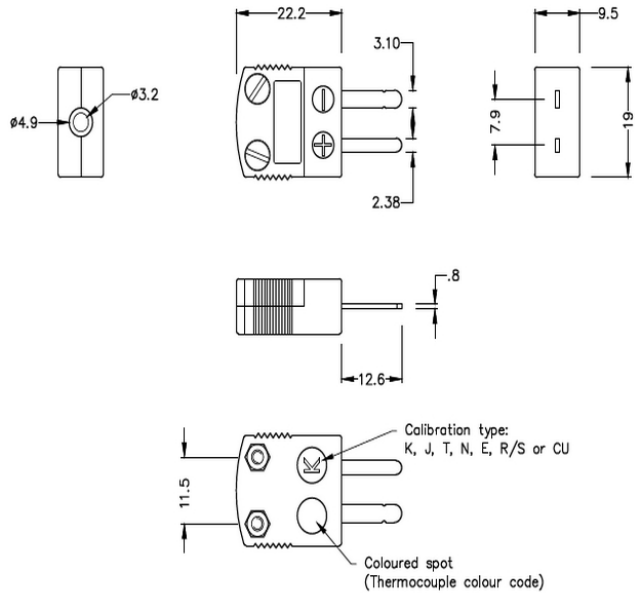

Miniature High-Temperature (650°C) Ceramic Thermocouple Plug IM-B-M-HTC Type B IEC

Miniature Hi-Temp Ceramic in-line Plug - HTC
(dimensions in mm)

[Click here to view product](#)

Product Code	XE-1363-001
---------------------	-------------