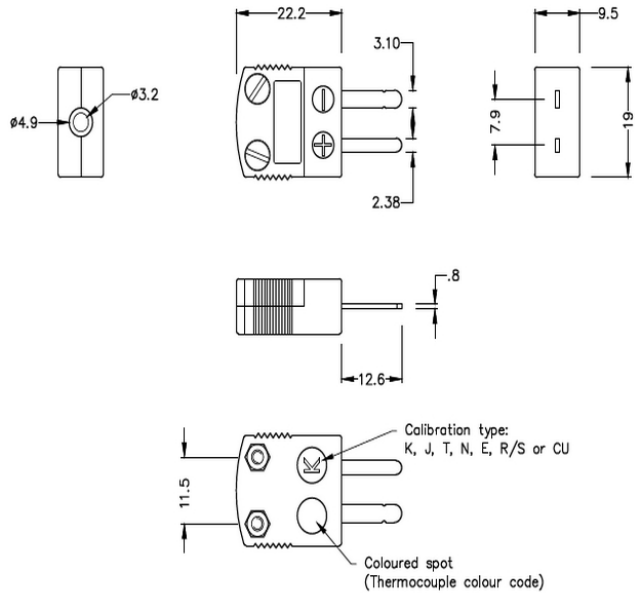

Miniature High-Temperature (650°C) Ceramic Thermocouple Plug IM-E-M-HTC Type E IEC

Miniature Hi-Temp Ceramic in-line Plug - HTC
(dimensions in mm)

[Click here to view product](#)

Product Code	XE-1343-001
---------------------	-------------