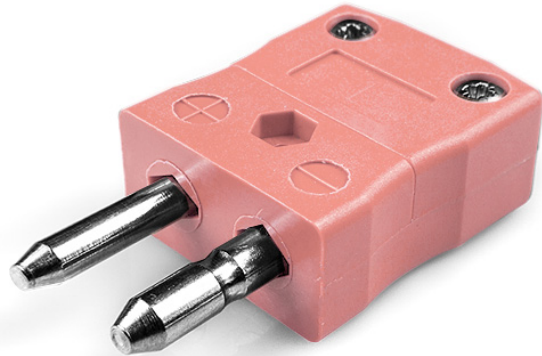

Standard Thermocouple Connector Plug IS-N-M Type N IEC

Standard in-line Plug
(dimensions in mm)

Labfacility are the UK's leading manufacturer of Temperature Sensors, Thermocouple Connectors and associated Temperature Instrumentation and stockings of Thermocouple Cables. The Company has been trading since 1971 and is ISO9001 accredited.

Standard Thermocouple Connector Plug IS-N-M Type N IEC

Contacts are made from true Thermocouple alloys. Suitable for industrial applications

Specifications**Specifications**

Product Code	XE-1550-001
General Description	Contacts are polarised to prevent incorrect connection
Thermocouple Type	N IEC
Connector Type	Plug
Connector Size	Standard
Colour	Pink
Max. Temperature	220°C
Pins	Solid Round Pins
+Positive Contact	Nickel / Chromium / Silicon
-Negative Contact	Nickel Silicon
Standards Met	BS EN 50212:1997. RoHS