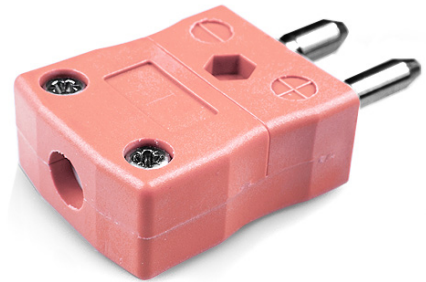

Standard Thermocouple Connector Plug IS-N-M Type N IEC

Standard in-line Plug
(dimensions in mm)

Labfacility are the UK's leading manufacturer of Temperature Sensors, Thermocouple Connectors and associated Temperature Instrumentation and stockings of Thermocouple Cables. The Company has been trading since 1971 and is ISO9001 accredited.

Standard Thermocouple Connector Plug IS-N-M Type N IEC

Contacts are made from true Thermocouple alloys. Suitable for industrial applications

Specifications**Specifications**

Product Code	XE-1550-001
General Description	Contacts are polarised to prevent incorrect connection
Thermocouple Type	N IEC
Connector Type	Plug
Connector Size	Standard
Colour	Pink
Max. Temperature	220°C
Pins	Solid Round Pins
+Positive Contact	Nickel / Chromium / Silicon
-Negative Contact	Nickel Silicon
Standards Met	BS EN 50212:1997. RoHS