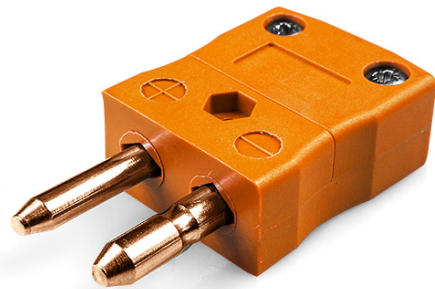

# Standard Thermocouple Connector Plug IS-R/S-M Type R/S IEC

**Standard in-line Plug**  
(dimensions in mm)

Labfacility are the UK's leading manufacturer of Temperature Sensors, Thermocouple Connectors and associated Temperature Instrumentation and stockings of Thermocouple Cables. The Company has been trading since 1971 and is ISO9001 accredited.

**Standard Thermocouple Connector Plug IS-R/S-M Type R/S IEC**

Contacts are made from true Thermocouple alloys. Suitable for industrial applications

**Specifications****Specifications**

<b>Product Code</b>	XE-1590-001
<b>General Description</b>	Contacts are polarised to prevent incorrect connection
<b>Thermocouple Type</b>	R/S IEC
<b>Connector Type</b>	Plug
<b>Connector Size</b>	Standard
<b>Colour</b>	Orange
<b>Max. Temperature</b>	220°C
<b>Pins</b>	Solid Round Pins
<b>+Positive Contact</b>	Copper
<b>-Negative Contact</b>	Copper Alloy
<b>Standards Met</b>	BS EN 50212:1997. RoHS