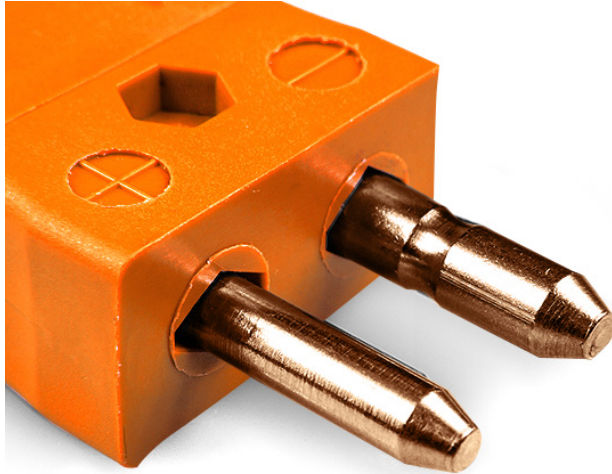

# Standard Thermocouple Connector Plug IS-R/S-M Type R/S IEC

**Standard in-line Plug**  
(dimensions in mm)

Labfacility are the UK's leading manufacturer of Temperature Sensors, Thermocouple Connectors and associated Temperature Instrumentation and stockings of Thermocouple Cables. The Company has been trading since 1971 and is ISO9001 accredited.

**Standard Thermocouple Connector Plug IS-R/S-M Type R/S IEC**

Contacts are made from true Thermocouple alloys. Suitable for industrial applications

**Specifications****Specifications**

<b>Product Code</b>	XE-1590-001
<b>General Description</b>	Contacts are polarised to prevent incorrect connection
<b>Thermocouple Type</b>	R/S IEC
<b>Connector Type</b>	Plug
<b>Connector Size</b>	Standard
<b>Colour</b>	Orange
<b>Max. Temperature</b>	220°C
<b>Pins</b>	Solid Round Pins
<b>+Positive Contact</b>	Copper
<b>-Negative Contact</b>	Copper Alloy
<b>Standards Met</b>	BS EN 50212:1997. RoHS