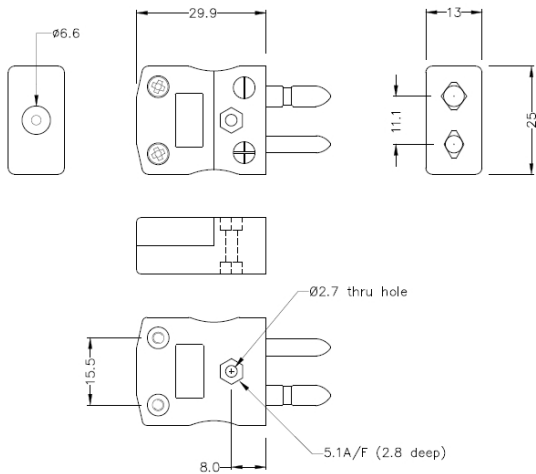

# Standard Thermocouple Connector Plug IS-R/S-M Type R/S IEC

**Standard in-line Plug**  
(dimensions in mm)

Labfacility are the UK's leading manufacturer of Temperature Sensors, Thermocouple Connectors and associated Temperature Instrumentation and stockings of Thermocouple Cables. The Company has been trading since 1971 and is ISO9001 accredited.

**Standard Thermocouple Connector Plug IS-R/S-M Type R/S IEC**

Contacts are made from true Thermocouple alloys. Suitable for industrial applications

**Specifications****Specifications**

<b>Product Code</b>	XE-1590-001
<b>General Description</b>	Contacts are polarised to prevent incorrect connection
<b>Thermocouple Type</b>	R/S IEC
<b>Connector Type</b>	Plug
<b>Connector Size</b>	Standard
<b>Colour</b>	Orange
<b>Max. Temperature</b>	220°C
<b>Pins</b>	Solid Round Pins
<b>+Positive Contact</b>	Copper
<b>-Negative Contact</b>	Copper Alloy
<b>Standards Met</b>	BS EN 50212:1997. RoHS