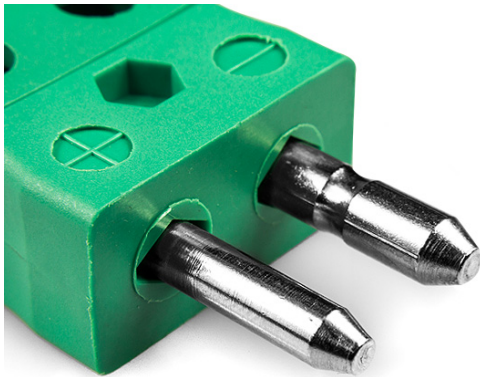

## Standard Quick Wire Thermocouple Connector Plug IS-K-MQ Type K IEC

Labfacility are the UK's leading manufacturer of Temperature Sensors, Thermocouple Connectors and associated Temperature Instrumentation and stockings of Thermocouple Cables. The Company has been trading since 1971 and is ISO9001 accredited.

**Standard Quick Wire Thermocouple Connector Plug IS-K-MQ Type K IEC**

Easy 'jab-in' connection for rapid termination, just push wire in and tighten screw. Contacts are polarised to prevent incorrect connection

**Specifications****Specifications**

<b>Product Code</b>	XE-1411-001
<b>General Description</b>	Easy 'jab-in' connection for rapid termination, contacts are polarised to prevent incorrect connection.
<b>Thermocouple Type</b>	K IEC
<b>Connector Type</b>	Quick Wire Plug
<b>Connector Size</b>	Standard
<b>Colour</b>	Green
<b>Max. Temperature</b>	220°C
<b>Pins</b>	Solid Round Pins
<b>+Positive Contact</b>	Nickel Chromium
<b>-Negative Contact</b>	Nickel Alloy
<b>Standards Met</b>	BS EN 50212:1997. RoHS