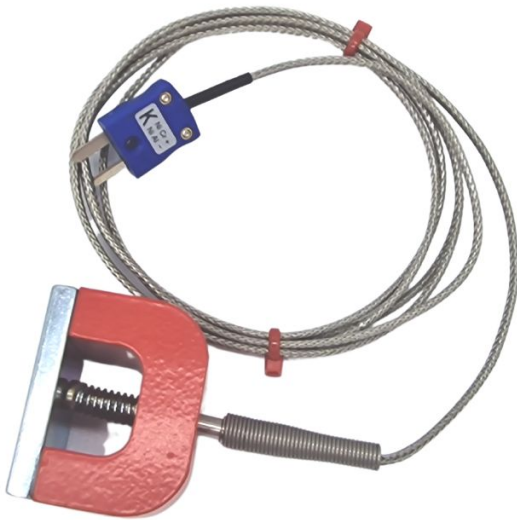

JIS Type K 11.8kg Pull Power (Horseshoe) Magnet Thermocouple, PFA Insulated Cable with Stainless Steel Over-Braid Terminating in Miniature or Standard Plug

[Click here to view product](#)

Product Code	XE-0682
General Description	11.8kg Pull Power (Horseshoe) Magnet Thermocouple
Sensor Type	Magnet Thermocouple
Thermocouple Type	K
Magnet	45 x 30 x 30mm (L x H x W) - Max pull: 11.8 KG
Cable Length	1.5m or 3.0m
Cable Type	PFA Insulated Cable with Stainless Steel Over-Braid
Core / Strands	7/0.2mm
Cable Termination	Miniature or Standard Plug
Max. Temperature	+250°C